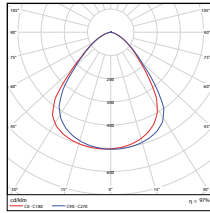

13" - 150 Watt
DLC Premium