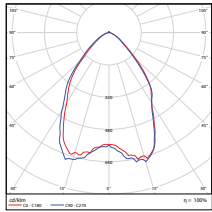

11" w/Reflector - 100 Watt
DLC Premium