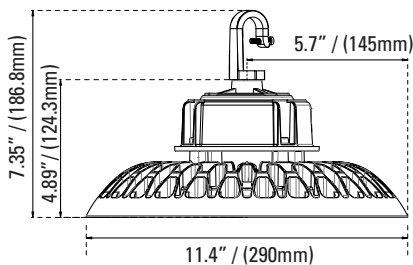

DIMENSIONS

11" -100 Watt

5.95-lbs

13" -150 Watt

7.12-lbs

15" -200 Watt

8.53-lbs

PHOTOMETRICS CHART

11" - 100 Watt
DLC Premium

Center Beam fc	Beam Width
5.0ft	30.4 ft
10.0ft	76.1 ft
15.0ft	33.8 ft
20.0ft	19.0 ft
25.0ft	12.2 ft
30.0ft	8.46 ft
10.3 ft	10.4 ft
20.5 ft	31.1 ft
41.0 ft	41.5 ft
51.3 ft	51.9 ft
61.5 ft	62.2 ft