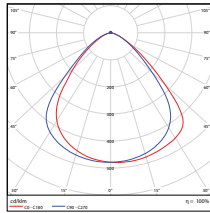

15" - 200 Watt
DLC Premium