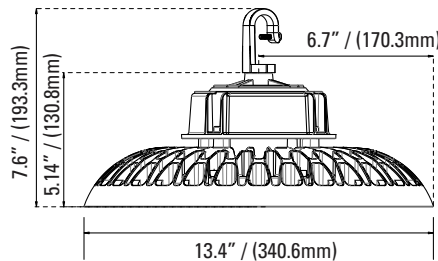

DIMENSIONS

11" -100 Watt

5.95-lbs

13" -150 Watt

7.12-lbs

15" -200 Watt

8.53-lbs

PHOTOMETRICS CHART

11" - 100 Watt
DLC Premium

Center Beam fc	Beam Width
5.0ft	30.4 ft
10.0ft	76.1 ft
15.0ft	33.8 ft
20.0ft	19.0 ft
25.0ft	12.2 ft
30.0ft	8.46 ft
10.3 ft	10.4 ft
20.5 ft	31.1 ft
41.0 ft	41.5 ft
51.3 ft	51.9 ft
61.5 ft	62.2 ft