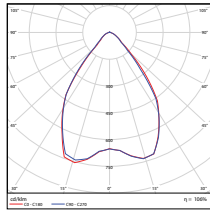

13" w/Reflector - 150 Watt
DLC Premium