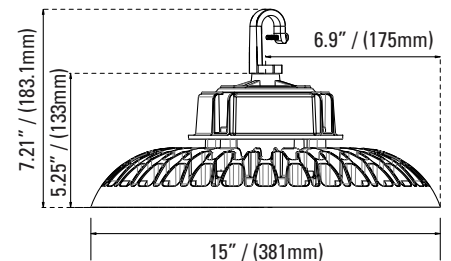

DIMENSIONS

11" -100 Watt

5.95-lbs

13" -150 Watt

7.12-lbs

15" -200 Watt

8.53-lbs

PHOTOMETRICS CHART

11" - 100 Watt
DLC Premium

Center Beam fc	Beam Width
5.0ft	30.4 ft
10.0ft	76.1 ft
15.0ft	33.8 ft
20.0ft	19.0 ft
25.0ft	12.2 ft
30.0ft	8.46 ft
10.3 ft	10.4 ft
20.5 ft	31.1 ft
41.0 ft	41.5 ft
51.3 ft	51.9 ft
61.5 ft	62.2 ft