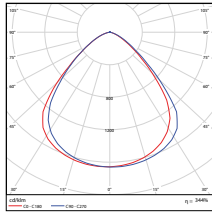

PHOTOMETRICS CHART

11" - 100 Watt
DLC Premium