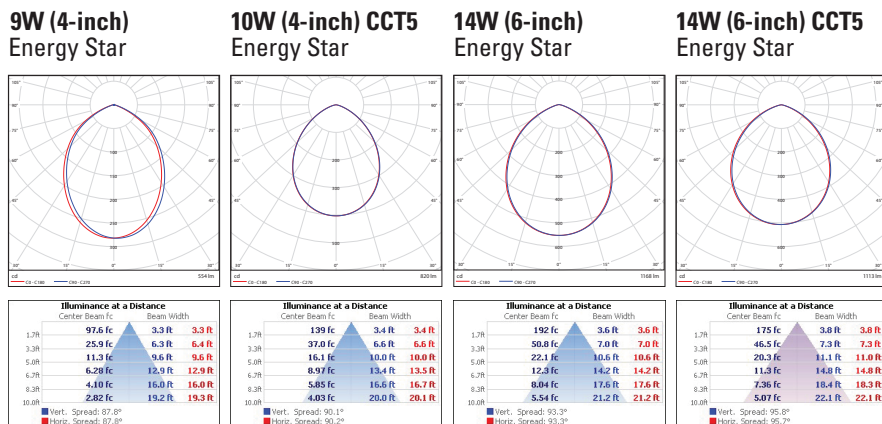

ORDERING

Watts (W)	Ordering Code	Description	CCT (K)	Lumens (Lm)	Equiv. Wattage (W)	Size	Warranty (yrs)	Wet Location	Energy Star
9	9524	LED4RL9-55L930	3000K	550	60	4"	3	•	•
14	9525	LED6RL14-110L930	3000K	1,100	120	5/6"	3	•	•
10	9526	LED4RL10-75L9CCT5	27K / 30K / 35K / 40K / 50K	750	80	4"	5	•	•
14	9527	LED6RL14-110L9CCT5	27K / 30K / 35K / 40K / 50K	1,100	120	5/6"	5	•	•

PHOTOMETRICS CHART

PACKAGE