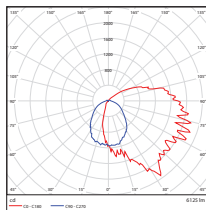

38 Watt
DLC Premium