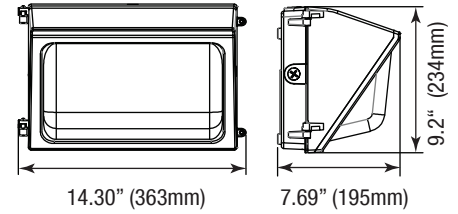

80W
8.07-lbs

CCT3 100W
9.26-lbs