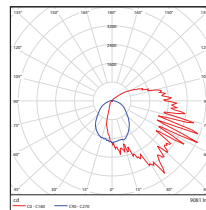

60 Watt
DLC Premium