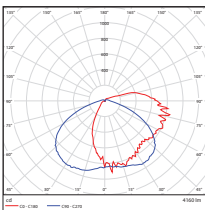

PHOTOMETRICS CHART

28 Watt
DLC Premium