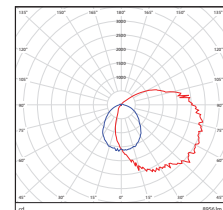

28/38/60 Watt (CCT)
DLC Premium