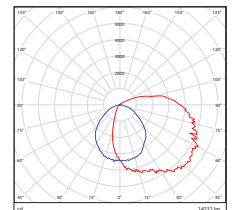

Center Beam fc	Beam Width
2.5ft	254 fc 6.8 ft 7.0 ft
5.0ft	63.4 fc 13.6 ft 13.9 ft
7.5ft	28.2 fc 20.4 ft 20.9 ft
10.0ft	15.8 fc 27.2 ft 27.9 ft
12.5ft	10.1 fc 34.0 ft 34.8 ft
15.0ft	7.04 fc 40.7 ft 41.8 ft

Vert. Spread: 107.3°
HORIZ. Spread: 100.7°

60/80/100 Watt (CCT)
DLC Premium