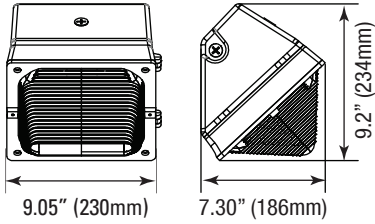

TRADITIONAL WALL PACK & CCT 3

WALL & AREA LUMINAIRES

DIMENSIONS

28W
5.51-lbs