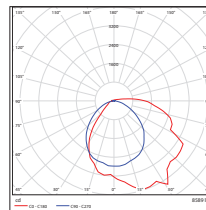

80 Watt
DLC Premium