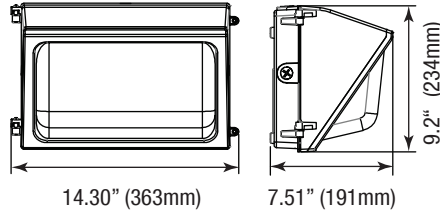

38W
6.79-lbs

60W
6.86-lbs

CCT3 60W
6.86-lbs