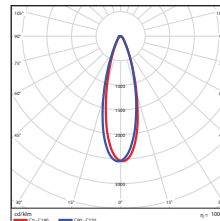

DIMENSIONS

400/500W
32.4-lbs

PHOTOMETRICS CHART

400 Watt
DLC Premium

Center Beam fc	Beam Width
3,013 fc	3.4 ft 3.6 ft
765 fc	6.8 ft 7.2 ft
338 fc	10.2 ft 10.8 ft
190 fc	13.6 ft 14.4 ft
122 fc	17.0 ft 18.0 ft
84.5 fc	20.4 ft 21.6 ft

Vert. Spread: 28.6°
Horiz. Spread: 30.2°

500 Watt
DLC Premium

Center Beam fc	Beam Width
3,699 fc	3.4 ft 3.6 ft
939 fc	6.8 ft 7.2 ft
415 fc	10.2 ft 10.8 ft
233 fc	13.6 ft 14.4 ft
150 fc	17.0 ft 17.9 ft
104 fc	20.4 ft 21.6 ft