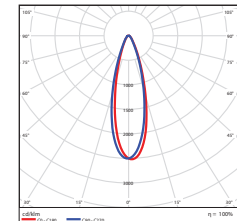

DIMENSIONS

400/500W
32.4-lbs

PHOTOMETRICS CHART

400 Watt
DLC Premium

Center Beam fc	Beam Width
3,013 fc	3.4 ft 3.6 ft
765 fc	6.8 ft 7.2 ft
338 fc	10.2 ft 10.8 ft
190 fc	13.6 ft 14.4 ft
122 fc	17.0 ft 18.0 ft
84.5 fc	20.4 ft 21.6 ft

Vert. Spread: 28.6°
Horiz. Spread: 30.2°

500 Watt
DLC Premium

Center Beam fc	Beam Width
3,699 fc	3.4 ft 3.6 ft
939 fc	6.8 ft 7.2 ft
415 fc	10.2 ft 10.8 ft
233 fc	13.6 ft 14.4 ft
150 fc	17.0 ft 17.9 ft
104 fc	20.4 ft 21.6 ft

Vert. Spread: 28.6°
Horiz. Spread: 30.1°

BEAM ANGLE NEMA TYPE AND BEAM SPREAD

BEAM SPREAD	NEAM TYPE	BEAM SPREAD	DESCRIPTION
	4x4 Medium	46° - 70°	Setting a medium perfect for landscape and facade lighting with farther setbacks but providing a concentrated distribution.
	5x5 Medium Wide	70° - 100°	Wide distribution designed where applications required for wider pattern of lights. The medium flood is ideal for perimeter, architectural, signs, and general landscapes applications.