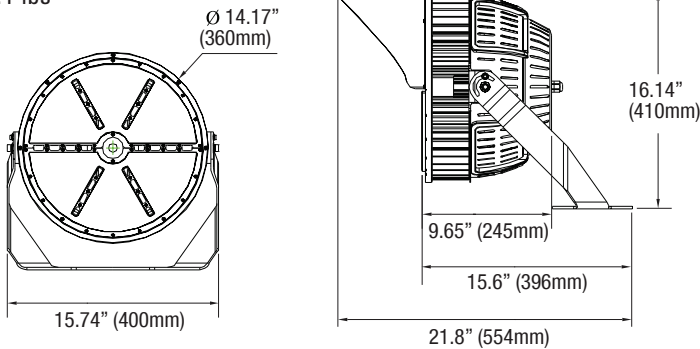

ACCESSORIES (Ordered Separately)

Slip Fitter
P10306 MT-SF-15SPL/BK
(Slip Fitter Mounting Arm)

Laser Pointer
P10322 LASER-SPL/GN-A
(Laser Position Green Light)

Lens - Type 5
P10340 LENS-SPL15-NEMA55
(Type 5 lens for 15SPL)

DIMENSIONS

400/500W
32.4-lbs

PHOTOMETRICS CHART

400 Watt
DLC Premium

Center Beam fc	Beam Width
3,013 fc	3.4 ft 3.6 ft
765 fc	6.8 ft 7.2 ft
338 fc	10.2 ft 10.8 ft
190 fc	13.6 ft 14.4 ft
122 fc	17.0 ft 18.0 ft
84.5 fc	20.4 ft 21.6 ft

Vert. Spread: 28.6°
Horiz. Spread: 30.2°

500 Watt
DLC Premium

Center Beam fc	Beam Width
3,699 fc	3.4 ft 3.6 ft
939 fc	6.8 ft 7.2 ft
415 fc	10.2 ft 10.8 ft
233 fc	13.6 ft 14.4 ft
150 fc	17.0 ft 17.9 ft
104 fc	20.4 ft 21.6 ft