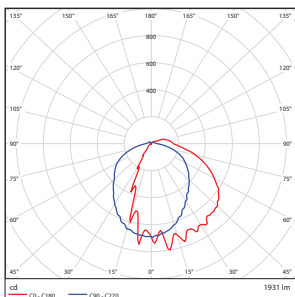

DIMENSIONS

15W / 28W
1.98-lbs

PHOTOMETRICS CHART

PACKAGE

15 Watt
DLC Standard

28 Watt
DLC Standard

Case Qty 10 pcs

| Center Beam Fc | Beam Width | |
|----------------|------------|---------|
| 15.4 fc | 13.3 ft | 14.0 ft |
| 3.91 fc | 26.4 ft | 27.9 ft |
| 1.73 fc | 39.7 ft | 41.9 ft |
| 0.97 fc | 53.0 ft | 56.0 ft |
| 0.62 fc | 66.1 ft | 69.8 ft |
| 0.43 fc | 79.4 ft | 83.9 ft |

■ Vert. Spread: 89.5°
■ Horiz. Spread: 92.7°

| Center Beam Fc | Beam Width | |
|----------------|------------|---------|
| 29.0 fc | 14.4 ft | 16.5 ft |
| 7.36 fc | 28.6 ft | 32.8 ft |
| 3.26 fc | 43.0 ft | 49.3 ft |
| 1.83 fc | 57.5 ft | 65.8 ft |
| 1.17 fc | 71.7 ft | 82.1 ft |
| 0.81 fc | 86.1 ft | 98.6 ft |

■ Vert. Spread: 94.2°
■ Horiz. Spread: 101.9°