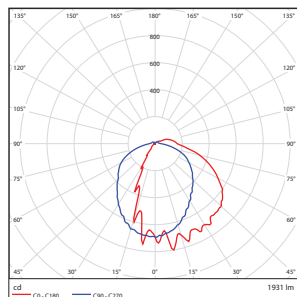

DIMENSIONS

15W / 28W
1.98-lbs

PHOTOMETRICS CHART

PACKAGE

15 Watt
DLC Standard

28 Watt
DLC Standard

Case Qty 10 pcs

| Center Beam Fc | Beam Width | |
|----------------|------------|---------|
| 15.4 fc | 13.3 ft | 14.0 ft |
| 3.91 fc | 26.4 ft | 27.9 ft |
| 1.73 fc | 39.7 ft | 41.9 ft |
| 0.97 fc | 53.0 ft | 56.0 ft |
| 0.62 fc | 66.1 ft | 69.8 ft |
| 0.43 fc | 79.4 ft | 83.9 ft |

■ Vert. Spread: 89.5°
■ Horiz. Spread: 92.7°

| Center Beam Fc | Beam Width | |
|----------------|------------|---------|
| 29.0 fc | 14.4 ft | 16.5 ft |
| 7.36 fc | 28.6 ft | 32.8 ft |
| 3.26 fc | 43.0 ft | 49.3 ft |
| 1.83 fc | 57.5 ft | 65.8 ft |
| 1.17 fc | 71.7 ft | 82.1 ft |
| 0.81 fc | 86.1 ft | 98.6 ft |

■ Vert. Spread: 94.2°
■ Horiz. Spread: 101.9°