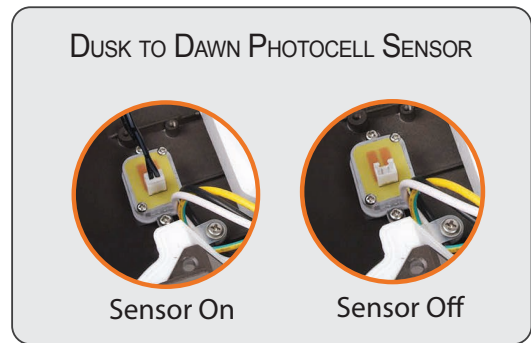

SECW SECURITY WALL LIGHTS

PROJECT: _____

SCHEDULE: _____ DATE: _____

PREPARE BY: _____

NOTES: _____

DESCRIPTION

naturaLED® security wall lighting are suitable for wet locations with ratings of IP65. Built-in dusk to dawn photocell sensor, with easy on/off plug if sensor is not in use. Easy installation, gasketing between back plate and front prevents entry of water. Polyester powder-coated finish, rust and corrosion proof, maintenance free throughout the years of usage.

Rated Life 50,000 Hours
Warranty 5 Years

APPLICATIONS

Security, Pathway, Perimeter, Area, Wall Lighting

FEATURES

- DLC Standard
- IP65 Rated
- UL Listed
- Build-in photocell sensor (tun on and off)
- Lightweight
- Color Temp: 4000K, 5000K
- Input line voltage: 120-277V
- Power Factor: >0.9
- Beam Angle: 100°
- CRI: 80
- Operating temperature: - 4°F - 113°F
- Recommended 8-foot height performance
- Material: aluminum housing with PC lens
- 5 Year Warranty
- Finish: Bronze