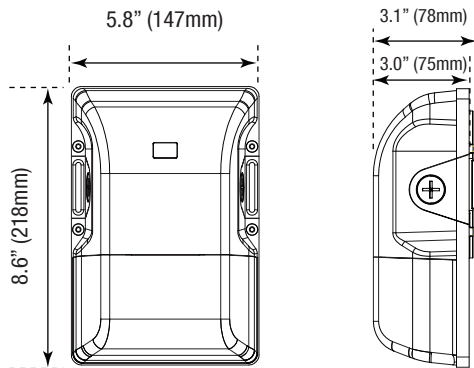

SECURITY WALL LIGHTS

WALL & SECURITY LUMINAIRES

ORDERING

*P= Premium DLC / *S = Standard DLC

| Watts (W) | Ordering Code | Description | CCT (K) | Lumens (Lm) | Equiv. Wattage (W) | Included | IP65 Rated | DLC (S/P) |
|-----------|---------------|--------------------|---------|-------------|--------------------|-----------|------------|-----------|
| 15 | 9410 | FXSECW15/840/DB/MV | 4000K | 1,931 | 70 | Photocell | • | S |
| 15 | 9411 | FXSECW15/850/DB/MV | 5000K | 1,954 | 70 | Photocell | • | S |
| 28 | 9412 | FXSECW30/840/DB/MV | 4000K | 3,372 | 100 | Photocell | • | S |
| 28 | 9413 | FXSECW30/850/DB/MV | 5000K | 3,437 | 100 | Photocell | • | S |

DIMENSIONS

15W / 28W
1.98-lbs

PHOTOMETRICS CHART

PACKAGE

15 Watt
DLC Standard

28 Watt
DLC Standard

Case Qty 10 pcs

| Center Beam Fc | Beam Width | |
|----------------|------------|---------|
| 15.4 fc | 13.3 ft | 14.0 ft |
| 3.91 fc | 26.4 ft | 27.9 ft |
| 1.73 fc | 39.7 ft | 41.9 ft |
| 0.97 fc | 53.0 ft | 56.0 ft |
| 0.62 fc | 66.1 ft | 69.8 ft |
| 0.43 fc | 79.4 ft | 83.9 ft |

■ Vert. Spread: 89.5°
■ Horiz. Spread: 92.7°

| Center Beam Fc | Beam Width | |
|----------------|------------|---------|
| 29.0 fc | 14.4 ft | 16.5 ft |
| 7.36 fc | 28.6 ft | 32.8 ft |
| 3.26 fc | 43.0 ft | 49.3 ft |
| 1.83 fc | 57.5 ft | 65.8 ft |
| 1.17 fc | 71.7 ft | 82.1 ft |
| 0.81 fc | 86.1 ft | 98.6 ft |