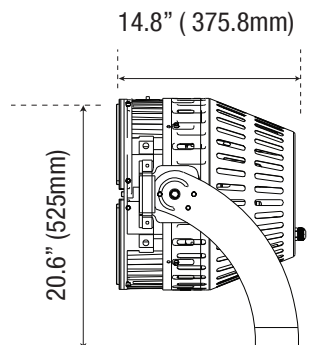

### Lens - Type 3, Type 4, Type 5

P10296 LENS-SPL16-NEMA33/G1  
(Type 3 Lens for 16SPL)

P10297 LENS-SPL16-NEMA44/G1  
(Type 4 Lens for 16SPL)

P10298 LENS-SPL16-NEMA55/G1  
(Type 5 Lens for 16SPL)

## DIMENSIONS

400W 650W  
65-lbs 68-lbs

PHOTOMETRICS CHART

**400 Watt (3X3 Lens)**  
DLC Premium

	Center Beam fc	Beam Width
2.5R	39,680 fc	0.8 ft 0.8 ft
5.0R	9,920 fc	1.7 ft 1.6 ft
7.5R	4,409 fc	2.5 ft 2.4 ft
10.0R	2,480 fc	3.3 ft 3.3 ft
12.5R	1,587 fc	4.2 ft 4.1 ft
15.0R	1,102 fc	5.0 ft 4.9 ft