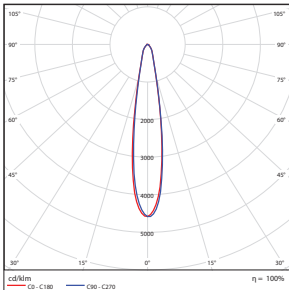

PHOTOMETRICS CHART

**400 Watt (3X3 Lens)**  
DLC Premium

	Center Beam fc	Beam Width
2.5R	39,680 fc	0.8 ft 0.8 ft
5.0R	9,920 fc	1.7 ft 1.6 ft
7.5R	4,409 fc	2.5 ft 2.4 ft
10.0R	2,480 fc	3.3 ft 3.3 ft
12.5R	1,587 fc	4.2 ft 4.1 ft
15.0R	1,102 fc	5.0 ft 4.9 ft

Vert. Spread: 18.9°  
Horiz. Spread: 18.5°

**400 Watt (4X4 Lens)**  
DLC Premium

	Center Beam fc	Beam Width
2.5R	28,102 fc	1.2 ft 1.2 ft
5.0R	7,025 fc	2.5 ft 2.4 ft
7.5R	3,122 fc	3.7 ft 3.6 ft
10.0R	1,756 fc	4.9 ft 4.8 ft
12.5R	1,124 fc	6.1 ft 6.1 ft
15.0R	781 fc	7.4 ft 7.3 ft

Vert. Spread: 27.6°  
Horiz. Spread: 27.3°

**400 Watt (5X5 Lens)**  
DLC Premium

	Center Beam fc	Beam Width
2.5R	12,451 fc	2.1 ft 2.1 ft
5.0R	3,113 fc	4.1 ft 4.2 ft
7.5R	1,383 fc	6.2 ft 6.3 ft
10.0R	778 fc	8.2 ft 8.3 ft
12.5R	498 fc	10.3 ft 10.4 ft
15.0R	346 fc	12.3 ft 12.5 ft

Vert. Spread: 44.7°  
Horiz. Spread: 45.3°

**650 Watt (3X3 Lens)**  
DLC Premium

	Center Beam fc	Beam Width
2.5R	58,187 fc	0.8 ft 0.8 ft
5.0R	14,547 fc	1.6 ft 1.6 ft
7.5R	6,465 fc	2.5 ft 2.4 ft
10.0R	3,637 fc	3.3 ft 3.3 ft
12.5R	2,327 fc	4.1 ft 4.1 ft
15.0R	1,616 fc	4.9 ft 4.9 ft