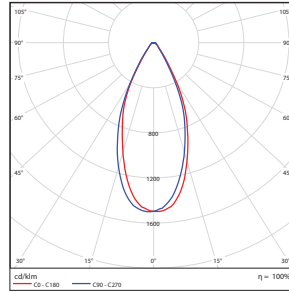

PHOTOMETRICS CHART

**400 Watt (3X3 Lens)**  
DLC Premium

	Center Beam fc	Beam Width
2.5R	39,680 fc	0.8 ft 0.8 ft
5.0R	9,920 fc	1.7 ft 1.6 ft
7.5R	4,409 fc	2.5 ft 2.4 ft
10.0R	2,480 fc	3.3 ft 3.3 ft
12.5R	1,587 fc	4.2 ft 4.1 ft
15.0R	1,102 fc	5.0 ft 4.9 ft

Vert. Spread: 18.9°  
Horiz. Spread: 18.5°

**400 Watt (4X4 Lens)**  
DLC Premium

	Center Beam fc	Beam Width
2.5R	28,102 fc	1.2 ft 1.2 ft
5.0R	7,025 fc	2.5 ft 2.4 ft
7.5R	3,122 fc	3.7 ft 3.6 ft
10.0R	1,756 fc	4.9 ft 4.8 ft
12.5R	1,124 fc	6.1 ft 6.1 ft
15.0R	781 fc	7.4 ft 7.3 ft

Vert. Spread: 27.6°  
Horiz. Spread: 27.3°

**400 Watt (5X5 Lens)**  
DLC Premium

	Center Beam fc	Beam Width
2.5R	12,451 fc	2.1 ft 2.1 ft
5.0R	3,113 fc	4.1 ft 4.2 ft
7.5R	1,383 fc	6.2 ft 6.3 ft
10.0R	778 fc	8.2 ft 8.3 ft
12.5R	498 fc	10.3 ft 10.4 ft
15.0R	346 fc	12.3 ft 12.5 ft

Vert. Spread: 44.7°  
Horiz. Spread: 45.3°

**650 Watt (3X3 Lens)**  
DLC Premium

	Center Beam fc	Beam Width
2.5R	58,187 fc	0.8 ft 0.8 ft
5.0R	14,547 fc	1.6 ft 1.6 ft
7.5R	6,465 fc	2.5 ft 2.4 ft
10.0R	3,637 fc	3.3 ft 3.3 ft
12.5R	2,327 fc	4.1 ft 4.1 ft
15.0R	1,616 fc	4.9 ft 4.9 ft