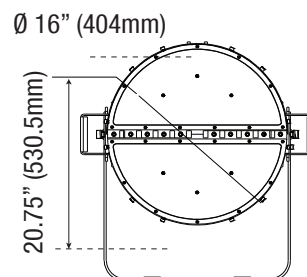

## DIMENSIONS

400W 650W  
65-lbs 68-lbs

PHOTOMETRICS CHART

**400 Watt (3X3 Lens)**  
DLC Premium

	Center Beam fc	Beam Width
2.5R	39,680 fc	0.8 ft 0.8 ft
5.0R	9,920 fc	1.7 ft 1.6 ft
7.5R	4,409 fc	2.5 ft 2.4 ft
10.0R	2,480 fc	3.3 ft 3.3 ft
12.5R	1,587 fc	4.2 ft 4.1 ft
15.0R	1,102 fc	5.0 ft 4.9 ft