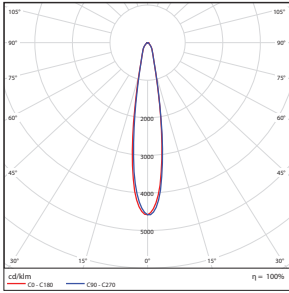

## DIMENSIONS

400W 650W  
65-lbs 68-lbs

## BEAM ANGLE NEMA TYPE AND BEAM SPREAD

BEAM SPREAD	NEMA TYPE	BEAM SPREAD	DESCRIPTION
	3x3 Medium Narrow	29° - 46°	The medium narrow spot distribution is ideal for applications where beam light is needed but require a wider in distribution compared to NEMA 2x2 beam spread.
	4x4 Medium	46° - 70°	Setting a medium perfect for landscape and facade lighting with farther setbacks but providing a concentrated distribution.
	5x5 Medium Wide	70° - 100°	Wide distribution designed where applications required for wider pattern of lights. The medium flood is ideal for perimeter, architectural, signs, and general landscapes applications.

PHOTOMETRICS CHART

**400 Watt (3X3 Lens)**  
DLC Premium

	Center Beam fc	Beam Width
2.5R	39,680 fc	0.8 ft 0.8 ft
5.0R	9,920 fc	1.7 ft 1.6 ft
7.5R	4,409 fc	2.5 ft 2.4 ft
10.0R	2,480 fc	3.3 ft 3.3 ft
12.5R	1,587 fc	4.2 ft 4.1 ft
15.0R	1,102 fc	5.0 ft 4.9 ft