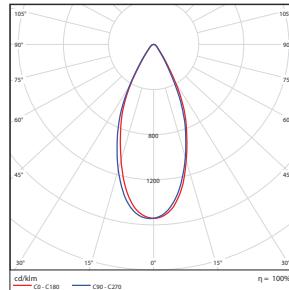

Vert. Spread: 27.6°  
Horiz. Spread: 27.3°

**400 Watt (5X5 Lens)**  
DLC Premium

	Center Beam fc	Beam Width
2.5R	12,451 fc	2.1 ft 2.1 ft
5.0R	3,113 fc	4.1 ft 4.2 ft
7.5R	1,383 fc	6.2 ft 6.3 ft
10.0R	778 fc	8.2 ft 8.3 ft
12.5R	498 fc	10.3 ft 10.4 ft
15.0R	346 fc	12.3 ft 12.5 ft

Vert. Spread: 44.7°  
Horiz. Spread: 45.3°

**650 Watt (3X3 Lens)**  
DLC Premium

	Center Beam fc	Beam Width
2.5R	58,187 fc	0.8 ft 0.8 ft
5.0R	14,547 fc	1.6 ft 1.6 ft
7.5R	6,465 fc	2.5 ft 2.4 ft
10.0R	3,637 fc	3.3 ft 3.3 ft
12.5R	2,327 fc	4.1 ft 4.1 ft
15.0R	1,616 fc	4.9 ft 4.9 ft

Vert. Spread: 18.7°  
Horiz. Spread: 18.5°

**650 Watt (4X4 Lens)**  
DLC Premium

	Center Beam fc	Beam Width
2.5R	47,226 fc	1.2 ft 1.2 ft
5.0R	11,807 fc	2.5 ft 2.4 ft
7.5R	5,247 fc	3.7 ft 3.6 ft
10.0R	2,952 fc	4.9 ft 4.8 ft
12.5R	1,889 fc	6.1 ft 6.1 ft
15.0R	1,312 fc	7.4 ft 7.3 ft

Vert. Spread: 27.6°  
Horiz. Spread: 27.3°

**650 Watt (5X5 Lens)**  
DLC Premium

	Center Beam fc	Beam Width
2.5R	21,754 fc	2.0 ft 2.1 ft
5.0R	5,438 fc	4.1 ft 4.1 ft
7.5R	2,417 fc	6.1 ft 6.2 ft
10.0R	1,360 fc	8.1 ft 8.3 ft
12.5R	870 fc	10.1 ft 10.3 ft
15.0R	604 fc	12.2 ft 12.4 ft