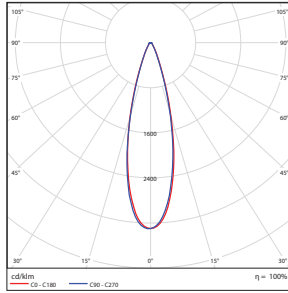

## BEAM ANGLE NEMA TYPE AND BEAM SPREAD

BEAM SPREAD	NEMA TYPE	BEAM SPREAD	DESCRIPTION
	3x3 Medium Narrow	29° - 46°	The medium narrow spot distribution is ideal for applications where beam light is needed but require a wider in distribution compared to NEMA 2x2 beam spread.
	4x4 Medium	46° - 70°	Setting a medium perfect for landscape and facade lighting with farther setbacks but providing a concentrated distribution.
	5x5 Medium Wide	70° - 100°	Wide distribution designed where applications required for wider pattern of lights. The medium flood is ideal for perimeter, architectural, signs, and general landscapes applications.

PHOTOMETRICS CHART

**400 Watt (3X3 Lens)**  
DLC Premium

	Center Beam fc	Beam Width
2.5R	39,680 fc	0.8 ft 0.8 ft
5.0R	9,920 fc	1.7 ft 1.6 ft
7.5R	4,409 fc	2.5 ft 2.4 ft
10.0R	2,480 fc	3.3 ft 3.3 ft
12.5R	1,587 fc	4.2 ft 4.1 ft
15.0R	1,102 fc	5.0 ft 4.9 ft

Vert. Spread: 18.9°  
Horiz. Spread: 18.5°

**400 Watt (4X4 Lens)**  
DLC Premium

	Center Beam fc	Beam Width
2.5R	28,102 fc	1.2 ft 1.2 ft
5.0R	7,025 fc	2.5 ft 2.4 ft
7.5R	3,122 fc	3.7 ft 3.6 ft
10.0R	1,756 fc	4.9 ft 4.8 ft
12.5R	1,124 fc	6.1 ft 6.1 ft
15.0R	781 fc	7.4 ft 7.3 ft

Vert. Spread: 27.6°  
Horiz. Spread: 27.3°

**400 Watt (5X5 Lens)**  
DLC Premium

	Center Beam fc	Beam Width
2.5R	12,451 fc	2.1 ft 2.1 ft
5.0R	3,113 fc	4.1 ft 4.2 ft
7.5R	1,383 fc	6.2 ft 6.3 ft
10.0R	778 fc	8.2 ft 8.3 ft
12.5R	498 fc	10.3 ft 10.4 ft
15.0R	346 fc	12.3 ft 12.5 ft