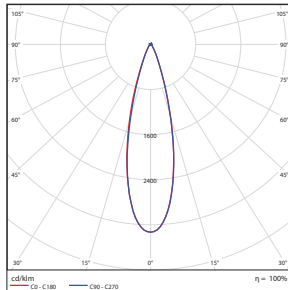

Vert. Spread: 18.9°  
Horiz. Spread: 18.5°

**400 Watt (4X4 Lens)**  
DLC Premium

	Center Beam fc	Beam Width
2.5R	28,102 fc	1.2 ft 1.2 ft
5.0R	7,025 fc	2.5 ft 2.4 ft
7.5R	3,122 fc	3.7 ft 3.6 ft
10.0R	1,756 fc	4.9 ft 4.8 ft
12.5R	1,124 fc	6.1 ft 6.1 ft
15.0R	781 fc	7.4 ft 7.3 ft

Vert. Spread: 27.6°  
Horiz. Spread: 27.3°

**400 Watt (5X5 Lens)**  
DLC Premium

	Center Beam fc	Beam Width
2.5R	12,451 fc	2.1 ft 2.1 ft
5.0R	3,113 fc	4.1 ft 4.2 ft
7.5R	1,383 fc	6.2 ft 6.3 ft
10.0R	778 fc	8.2 ft 8.3 ft
12.5R	498 fc	10.3 ft 10.4 ft
15.0R	346 fc	12.3 ft 12.5 ft

Vert. Spread: 44.7°  
Horiz. Spread: 45.3°

**650 Watt (3X3 Lens)**  
DLC Premium

	Center Beam fc	Beam Width
2.5R	58,187 fc	0.8 ft 0.8 ft
5.0R	14,547 fc	1.6 ft 1.6 ft
7.5R	6,465 fc	2.5 ft 2.4 ft
10.0R	3,637 fc	3.3 ft 3.3 ft
12.5R	2,327 fc	4.1 ft 4.1 ft
15.0R	1,616 fc	4.9 ft 4.9 ft

Vert. Spread: 18.7°  
Horiz. Spread: 18.5°

**650 Watt (4X4 Lens)**  
DLC Premium

	Center Beam fc	Beam Width
2.5R	47,226 fc	1.2 ft 1.2 ft
5.0R	11,807 fc	2.5 ft 2.4 ft
7.5R	5,247 fc	3.7 ft 3.6 ft
10.0R	2,952 fc	4.9 ft 4.8 ft
12.5R	1,889 fc	6.1 ft 6.1 ft
15.0R	1,312 fc	7.4 ft 7.3 ft