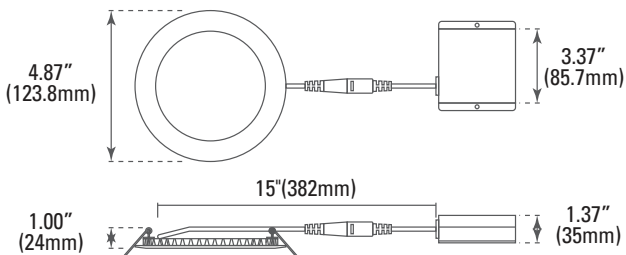

ORDERING

Watts (W)	Ordering Code	Description	CCT (K)	Lumens (Lm)	Size	Equiv. Wattage (W)	Damp Location	Energy Star
9	9368	LED4DLR-60L9CCT3	3CCT (3/4/5K)	600	4" Round	60	•	•
9	9369	LED4DLS-60L9CCT3	3CCT (3/4/5K)	600	4" Square	60	•	•
12	9371	LED6DLS-80L9CCT3	3CCT (3/4/5K)	800	6" Square	90	•	•

Plate for 6" Disk Light

P10309 PLT-NC/6DL  
(6" Round Pre-Mounting Plate)

DIMENSIONS

4" - Round

0.94-lbs

4" - Square

0.94-lbs

6" - Round

1.28-lbs

6" - Square

1.28-lbs

PHOTOMETRICS CHART

4-inch Round Energy Star

**Illuminance at a Distance**

Center Beam fc	Beam Width	
2.5R	36.1 fc	7.4 ft 7.3 ft
5.0R	9.03 fc	14.7 ft 14.6 ft
7.5R	4.01 fc	22.1 ft 22.0 ft
10.0R	2.26 fc	29.4 ft 29.3 ft
12.5R	1.44 fc	36.8 ft 36.6 ft
15.0R	1.00 fc	44.2 ft 43.9 ft

Vert. Spread: 111.6°  
Horiz. Spread: 111.4°

4-inch Square Energy Star

**Illuminance at a Distance**

Center Beam fc	Beam Width	
2.5R	36.1 fc	7.4 ft 7.3 ft
5.0R	9.03 fc	14.7 ft 14.6 ft
7.5R	4.01 fc	22.1 ft 22.0 ft
10.0R	2.26 fc	29.4 ft 29.3 ft
12.5R	1.44 fc	36.8 ft 36.6 ft
15.0R	1.00 fc	44.2 ft 43.9 ft