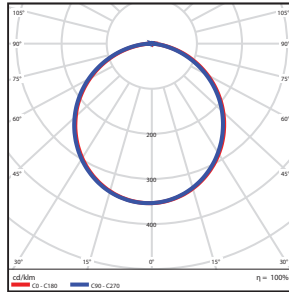

1.28-lbs

6" - Square

1.28-lbs

PHOTOMETRICS CHART

4-inch Round Energy Star

**Illuminance at a Distance**

Center Beam fc	Beam Width	
2.5R	36.1 fc	7.4 ft 7.3 ft
5.0R	9.03 fc	14.7 ft 14.6 ft
7.5R	4.01 fc	22.1 ft 22.0 ft
10.0R	2.26 fc	29.4 ft 29.3 ft
12.5R	1.44 fc	36.8 ft 36.6 ft
15.0R	1.00 fc	44.2 ft 43.9 ft

Vert. Spread: 111.6°  
Horiz. Spread: 111.4°

4-inch Square Energy Star

**Illuminance at a Distance**

Center Beam fc	Beam Width	
2.5R	36.1 fc	7.4 ft 7.3 ft
5.0R	9.03 fc	14.7 ft 14.6 ft
7.5R	4.01 fc	22.1 ft 22.0 ft
10.0R	2.26 fc	29.4 ft 29.3 ft
12.5R	1.44 fc	36.8 ft 36.6 ft
15.0R	1.00 fc	44.2 ft 43.9 ft

Vert. Spread: 111.6°  
Horiz. Spread: 111.4°

6-inch Round Energy Star

**Illuminance at a Distance**

Center Beam fc	Beam Width	
2.5R	49.2 fc	7.1 ft 7.1 ft
5.0R	12.3 fc	14.3 ft 14.3 ft
7.5R	5.47 fc	21.4 ft 21.4 ft
10.0R	3.08 fc	28.5 ft 28.6 ft
12.5R	1.97 fc	35.7 ft 35.7 ft
15.0R	1.37 fc	42.8 ft 42.8 ft

Vert. Spread: 109.9°  
Horiz. Spread: 110.0°

6-inch Square Energy Star

**Illuminance at a Distance**

Center Beam fc	Beam Width	
2.5R	49.2 fc	7.1 ft 7.1 ft
5.0R	12.3 fc	14.3 ft 14.3 ft
7.5R	5.47 fc	21.4 ft 21.4 ft
10.0R	3.08 fc	28.5 ft 28.6 ft
12.5R	1.97 fc	35.7 ft 35.7 ft
15.0R	1.37 fc	42.8 ft 42.8 ft