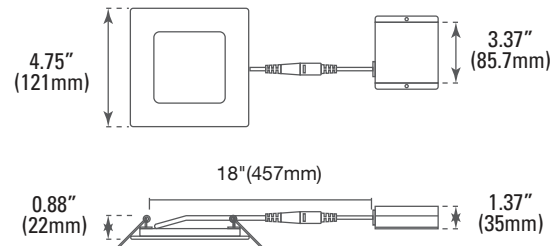

ORDERING

Watts (W)	Ordering Code	Description	CCT (K)	Lumens (Lm)	Size	Equiv. Wattage (W)	Damp Location	Energy Star
9	9368	LED4DLR-60L9CCT3	3CCT (3/4/5K)	600	4" Round	60	•	•
9	9369	LED4DLS-60L9CCT3	3CCT (3/4/5K)	600	4" Square	60	•	•
12	9371	LED6DLS-80L9CCT3	3CCT (3/4/5K)	800	6" Square	90	•	•

Plate for 6" Disk Light

P10309 PLT-NC/6DL  
(6" Round Pre-Mounting Plate)

DIMENSIONS

4" - Round

0.94-lbs

4" - Square

0.94-lbs

6" - Round

1.28-lbs

6" - Square

1.28-lbs

PHOTOMETRICS CHART

4-inch Round Energy Star

**Illuminance at a Distance**

Center Beam fc	Beam Width	
2.5R	36.1 fc	7.4 ft 7.3 ft
5.0R	9.03 fc	14.7 ft 14.6 ft
7.5R	4.01 fc	22.1 ft 22.0 ft
10.0R	2.26 fc	29.4 ft 29.3 ft
12.5R	1.44 fc	36.8 ft 36.6 ft
15.0R	1.00 fc	44.2 ft 43.9 ft

Vert. Spread: 111.6°  
Horiz. Spread: 111.4°

4-inch Square Energy Star

**Illuminance at a Distance**

Center Beam fc	Beam Width	
2.5R	36.1 fc	7.4 ft 7.3 ft
5.0R	9.03 fc	14.7 ft 14.6 ft
7.5R	4.01 fc	22.1 ft 22.0 ft
10.0R	2.26 fc	29.4 ft 29.3 ft
12.5R	1.44 fc	36.8 ft 36.6 ft
15.0R	1.00 fc	44.2 ft 43.9 ft