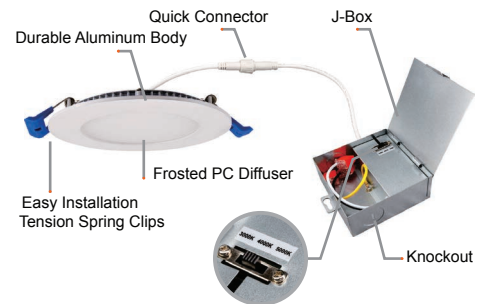

DLR/DLS SLIM DISK LIGHT CCT3

PROJECT: _____

SCHEDULE: _____ DATE: _____

PREPARE BY: _____

NOTES: _____

DESCRIPTION

Introducing our ultra-low profile selectable CCT LED downlight with matte white flange and die-cast aluminum construction for durability. This down slim light can accommodate dimmable LED lamp for delivering a light output up to 800+ lumens with 3000K, 4000K, 5000K color temperature selectable and CRI 90. Both round and square downlight has a trim of 4-inch and 6-inch with high impact diffused lens shade for even light distribution. It is suitable for damp locations.

APPLICATIONS

Kitchen, decoration, hallway, bedroom, ceiling mount lighting

FEATURES

- Energy Star Qualified
- Suitable for Damp Location
- ETL listed
- IC rated
- JA9/Title 24
- Selectable CCT: 3000K, 4000K, 5000K
- Voltage: 120V
- Surge Protection: 1KV
- Power Factor: >0.9
- Beam Angle: Flood
- Dimmable
- CRI: 90
- Operating temperature: - 4°F - 113°F
- Ultra slim design for dry wall (no recessed can needed)
- 4" / 6" round or square design
- Recommended ceiling height at 8-10ft
- Color: White

EASY INSTALLATION

Snap-in mounting springs and easy wiring access for quick installation

STYLES

SAMPLE NUMBER LED4DLR-60L9CCT3

STYLE	DIAMETER	SERIES	LUMENS	CRI	COLOR TEMP
LED	4	DLR	60L	9	CCT3
LED Lighting	4-inch	Slim Disk Light Round	600+ Lumens	CRI 90	Selectable Color Temperature (3000K, 4000K, 5000K)
		DLS			
		Slim Disk Light Square