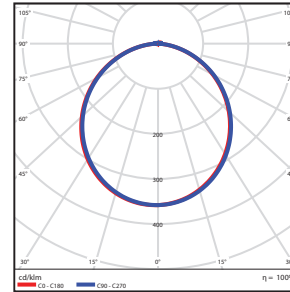

1.28-lbs

6" - Square

1.28-lbs

PHOTOMETRICS CHART

4-inch Round Energy Star

**Illuminance at a Distance**

Center Beam fc	Beam Width	
2.5R	36.1 fc	7.4 ft 7.3 ft
5.0R	9.03 fc	14.7 ft 14.6 ft
7.5R	4.01 fc	22.1 ft 22.0 ft
10.0R	2.26 fc	29.4 ft 29.3 ft
12.5R	1.44 fc	36.8 ft 36.6 ft
15.0R	1.00 fc	44.2 ft 43.9 ft

Vert. Spread: 111.6°  
Horiz. Spread: 111.4°

4-inch Square Energy Star

**Illuminance at a Distance**

Center Beam fc	Beam Width	
2.5R	36.1 fc	7.4 ft 7.3 ft
5.0R	9.03 fc	14.7 ft 14.6 ft
7.5R	4.01 fc	22.1 ft 22.0 ft
10.0R	2.26 fc	29.4 ft 29.3 ft
12.5R	1.44 fc	36.8 ft 36.6 ft
15.0R	1.00 fc	44.2 ft 43.9 ft

Vert. Spread: 111.6°  
Horiz. Spread: 111.4°

6-inch Round Energy Star

**Illuminance at a Distance**

Center Beam fc	Beam Width	
2.5R	49.2 fc	7.1 ft 7.1 ft
5.0R	12.3 fc	14.3 ft 14.3 ft
7.5R	5.47 fc	21.4 ft 21.4 ft
10.0R	3.08 fc	28.5 ft 28.6 ft
12.5R	1.97 fc	35.7 ft 35.7 ft
15.0R	1.37 fc	42.8 ft 42.8 ft

Vert. Spread: 109.9°  
Horiz. Spread: 110.0°

6-inch Square Energy Star

**Illuminance at a Distance**

Center Beam fc	Beam Width	
2.5R	49.2 fc	7.1 ft 7.1 ft
5.0R	12.3 fc	14.3 ft 14.3 ft
7.5R	5.47 fc	21.4 ft 21.4 ft
10.0R	3.08 fc	28.5 ft 28.6 ft
12.5R	1.97 fc	35.7 ft 35.7 ft
15.0R	1.37 fc	42.8 ft 42.8 ft