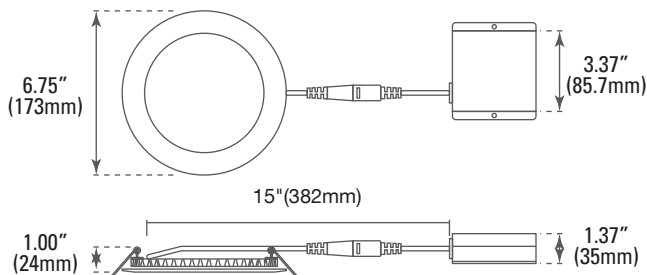

ORDERING

Watts (W)	Ordering Code	Description	CCT (K)	Lumens (Lm)	Size	Equiv. Wattage (W)	Damp Location	Energy Star
9	9368	LED4DLR-60L9CCT3	3CCT (3/4/5K)	600	4" Round	60	•	•
9	9369	LED4DLS-60L9CCT3	3CCT (3/4/5K)	600	4" Square	60	•	•
12	9371	LED6DLS-80L9CCT3	3CCT (3/4/5K)	800	6" Square	90	•	•

Plate for 6" Disk Light

P10309 PLT-NC/6DL  
(6" Round Pre-Mounting Plate)

DIMENSIONS

4" - Round

0.94-lbs

4" - Square

0.94-lbs

6" - Round

1.28-lbs

6" - Square

1.28-lbs

PHOTOMETRICS CHART

4-inch Round Energy Star

**Illuminance at a Distance**

Center Beam fc	Beam Width	
2.5R	36.1 fc	7.4 ft 7.3 ft
5.0R	9.03 fc	14.7 ft 14.6 ft
7.5R	4.01 fc	22.1 ft 22.0 ft
10.0R	2.26 fc	29.4 ft 29.3 ft
12.5R	1.44 fc	36.8 ft 36.6 ft
15.0R	1.00 fc	44.2 ft 43.9 ft

Vert. Spread: 111.6°  
Horiz. Spread: 111.4°

4-inch Square Energy Star

**Illuminance at a Distance**

Center Beam fc	Beam Width	
2.5R	36.1 fc	7.4 ft 7.3 ft
5.0R	9.03 fc	14.7 ft 14.6 ft
7.5R	4.01 fc	22.1 ft 22.0 ft
10.0R	2.26 fc	29.4 ft 29.3 ft
12.5R	1.44 fc	36.8 ft 36.6 ft
15.0R	1.00 fc	44.2 ft 43.9 ft