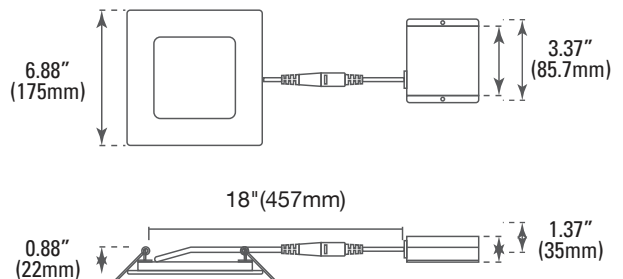

ORDERING

Watts (W)	Ordering Code	Description	CCT (K)	Lumens (Lm)	Size	Equiv. Wattage (W)	Damp Location	Energy Star
9	9368	LED4DLR-60L9CCT3	3CCT (3/4/5K)	600	4" Round	60	•	•
9	9369	LED4DLS-60L9CCT3	3CCT (3/4/5K)	600	4" Square	60	•	•
12	9371	LED6DLS-80L9CCT3	3CCT (3/4/5K)	800	6" Square	90	•	•

Plate for 6" Disk Light

P10309 PLT-NC/6DL  
(6" Round Pre-Mounting Plate)

DIMENSIONS

4" - Round

0.94-lbs

4" - Square

0.94-lbs

6" - Round

1.28-lbs

6" - Square

1.28-lbs

PHOTOMETRICS CHART

4-inch Round Energy Star

**Illuminance at a Distance**

Center Beam fc	Beam Width	
2.5R	36.1 fc	7.4 ft 7.3 ft
5.0R	9.03 fc	14.7 ft 14.6 ft
7.5R	4.01 fc	22.1 ft 22.0 ft
10.0R	2.26 fc	29.4 ft 29.3 ft
12.5R	1.44 fc	36.8 ft 36.6 ft
15.0R	1.00 fc	44.2 ft 43.9 ft

Vert. Spread: 111.6°  
Horiz. Spread: 111.4°

4-inch Square Energy Star

**Illuminance at a Distance**

Center Beam fc	Beam Width	
2.5R	36.1 fc	7.4 ft 7.3 ft
5.0R	9.03 fc	14.7 ft 14.6 ft
7.5R	4.01 fc	22.1 ft 22.0 ft
10.0R	2.26 fc	29.4 ft 29.3 ft
12.5R	1.44 fc	36.8 ft 36.6 ft
15.0R	1.00 fc	44.2 ft 43.9 ft