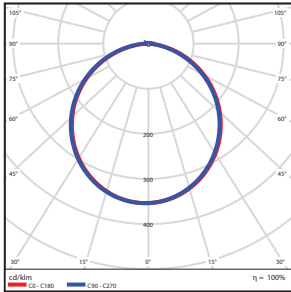

1.28-lbs

6" - Square

1.28-lbs

PHOTOMETRICS CHART

4-inch Round Energy Star

**Illuminance at a Distance**

Center Beam fc	Beam Width	
2.5R	36.1 fc	7.4 ft 7.3 ft
5.0R	9.03 fc	14.7 ft 14.6 ft
7.5R	4.01 fc	22.1 ft 22.0 ft
10.0R	2.26 fc	29.4 ft 29.3 ft
12.5R	1.44 fc	36.8 ft 36.6 ft
15.0R	1.00 fc	44.2 ft 43.9 ft

Vert. Spread: 111.6°  
Horiz. Spread: 111.4°

4-inch Square Energy Star

**Illuminance at a Distance**

Center Beam fc	Beam Width	
2.5R	36.1 fc	7.4 ft 7.3 ft
5.0R	9.03 fc	14.7 ft 14.6 ft
7.5R	4.01 fc	22.1 ft 22.0 ft
10.0R	2.26 fc	29.4 ft 29.3 ft
12.5R	1.44 fc	36.8 ft 36.6 ft
15.0R	1.00 fc	44.2 ft 43.9 ft

Vert. Spread: 111.6°  
Horiz. Spread: 111.4°

6-inch Round Energy Star

**Illuminance at a Distance**

Center Beam fc	Beam Width	
2.5R	49.2 fc	7.1 ft 7.1 ft
5.0R	12.3 fc	14.3 ft 14.3 ft
7.5R	5.47 fc	21.4 ft 21.4 ft
10.0R	3.08 fc	28.5 ft 28.6 ft
12.5R	1.97 fc	35.7 ft 35.7 ft
15.0R	1.37 fc	42.8 ft 42.8 ft

Vert. Spread: 109.9°  
Horiz. Spread: 110.0°

6-inch Square Energy Star

**Illuminance at a Distance**

Center Beam fc	Beam Width	
2.5R	49.2 fc	7.1 ft 7.1 ft
5.0R	12.3 fc	14.3 ft 14.3 ft
7.5R	5.47 fc	21.4 ft 21.4 ft
10.0R	3.08 fc	28.5 ft 28.6 ft
12.5R	1.97 fc	35.7 ft 35.7 ft
15.0R	1.37 fc	42.8 ft 42.8 ft