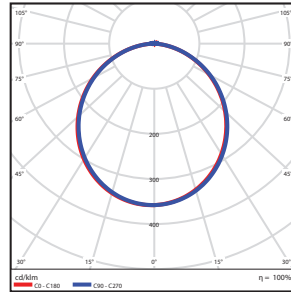

1.28-lbs

6" - Square

1.28-lbs

PHOTOMETRICS CHART

4-inch Round Energy Star

**Illuminance at a Distance**

Center Beam fc	Beam Width	
2.5R	36.1 fc	7.4 ft 7.3 ft
5.0R	9.03 fc	14.7 ft 14.6 ft
7.5R	4.01 fc	22.1 ft 22.0 ft
10.0R	2.26 fc	29.4 ft 29.3 ft
12.5R	1.44 fc	36.8 ft 36.6 ft
15.0R	1.00 fc	44.2 ft 43.9 ft

Vert. Spread: 111.6°  
Horiz. Spread: 111.4°

4-inch Square Energy Star

**Illuminance at a Distance**

Center Beam fc	Beam Width	
2.5R	36.1 fc	7.4 ft 7.3 ft
5.0R	9.03 fc	14.7 ft 14.6 ft
7.5R	4.01 fc	22.1 ft 22.0 ft
10.0R	2.26 fc	29.4 ft 29.3 ft
12.5R	1.44 fc	36.8 ft 36.6 ft
15.0R	1.00 fc	44.2 ft 43.9 ft

Vert. Spread: 111.6°  
Horiz. Spread: 111.4°

6-inch Round Energy Star

**Illuminance at a Distance**

Center Beam fc	Beam Width	
2.5R	49.2 fc	7.1 ft 7.1 ft
5.0R	12.3 fc	14.3 ft 14.3 ft
7.5R	5.47 fc	21.4 ft 21.4 ft
10.0R	3.08 fc	28.5 ft 28.6 ft
12.5R	1.97 fc	35.7 ft 35.7 ft
15.0R	1.37 fc	42.8 ft 42.8 ft

Vert. Spread: 109.9°  
Horiz. Spread: 110.0°

6-inch Square Energy Star

**Illuminance at a Distance**

Center Beam fc	Beam Width	
2.5R	49.2 fc	7.1 ft 7.1 ft
5.0R	12.3 fc	14.3 ft 14.3 ft
7.5R	5.47 fc	21.4 ft 21.4 ft
10.0R	3.08 fc	28.5 ft 28.6 ft
12.5R	1.97 fc	35.7 ft 35.7 ft
15.0R	1.37 fc	42.8 ft 42.8 ft