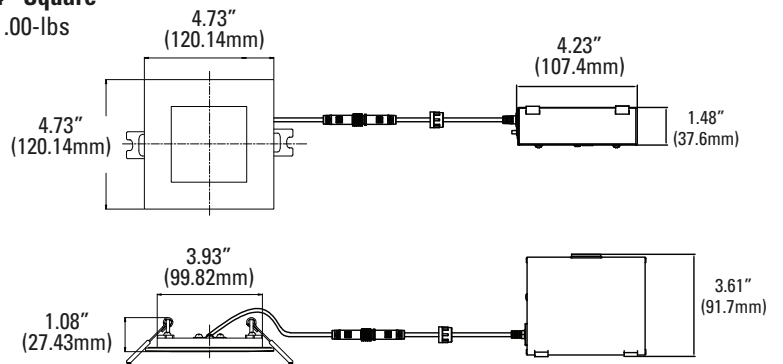

SLIM DISK LIGHT CCT5

CEILING LUMINAIRES

ORDERING

Watts (W)	Ordering Code	Description	CCT (K)	Lumens (Lm)	Size	Equiv. Wattage (W)	Energy Star
10	9361	LED4DLR-65L9CCT5	27/30/35/40/5000K	650/ 680/ 710/ 715/ 700	4" Round	60	•
10	9362	LED4DLS-65L9CCT5	27/30/35/40/5000K	650/ 680/ 710/ 715/ 700	4" Square	60	•
12	9363	LED6DLR-90L9CCT5	27/30/35/40/5000K	900/ 940/ 970/ 990/ 960	6" Round	100	•
12	9364	LED6DLS-90L9CCT5	27/30/35/40/5000K	900/ 940/ 970/ 990/ 960	6" Square	100	•

DIMENSIONS

4" - Round 0.90-lbs

4" - Square 1.00-lbs

6" - Round 1.21-lbs

6" - Square 1.43-lbs

PHOTOMETRICS CHART

4-inch Round Energy Star

Illuminance at a Distance			
	Center Beam fc	Beam Width	
1.7ft	92.4 fc	4.9 ft	4.9 ft
3.3ft	24.5 fc	9.5 ft	9.5 ft
5.0ft	10.7 fc	14.4 ft	14.3 ft
6.7ft	5.95 fc	19.2 ft	19.2 ft
8.3ft	3.88 fc	23.8 ft	23.8 ft
10.0ft	2.67 fc	28.7 ft	28.7 ft

■ Vert. Spread: 110.3°
■ Horiz. Spread: 110.3°

4-inch Square Energy Star

Illuminance at a Distance			
	Center Beam fc	Beam Width	
1.7ft	82.6 fc	4.8 ft	4.8 ft
3.3ft	21.9 fc	9.4 ft	9.4 ft
5.0ft	9.54 fc	14.2 ft	14.3 ft
6.7ft	5.31 fc	19.1 ft	19.1 ft
8.3ft	3.46 fc	23.6 ft	23.7 ft
10.0ft	2.39 fc	28.5 ft	28.5 ft