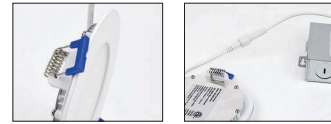

EASY INSTALLATION

Snap-in mounting springs and easy wiring access for quick installation