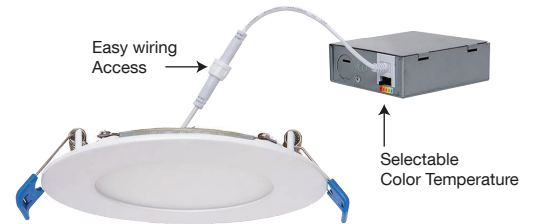

DLR/DLS SLIM DISK LIGHT CCT5

PROJECT: _____

SCHEDULE: _____ DATE: _____

PREPARE BY: _____

NOTES: _____

DESCRIPTION

Introducing our ultra-low profile selectable CCT LED downlight with matte white flange and die-cast aluminum construction for durability. This down slim light can accommodate dimmable LED lamp for delivering a light output up to 900+ lumens with 5 selectable color temperature (2700K,3000K,3500K,4000K,5000K) and CRI 90. Shaped in round and square downlight has a trim of 4-inch and 6-inch with high impact diffused lens shade for even light distribution. It is suitable for wet locations.

APPLICATIONS

Kitchen, decoration, hallway, bedroom, ceiling mount lighting

FEATURES

- Energy Star Qualified
- Suitable for wet location
- Ultra slim design for dry wall (no recessed can needed)
- 4" / 6" round or square design
- IC rated
- ETL listed
- JA8/Title 24
- Selectable CCT: 2700K, 3000K, 3500K, 4000K, 5000K
- Voltage: 120V
- Power Factor: >0.9
- Input current: 0.1-0.12A
- Dimmable
- CRI: 90
- Beam Angle: Flood 110°
- Recommended ceiling height at 9-10ft
- Operating temperature: 5°F - 104°F
- Finish Color: White

EASY INSTALLATION

Snap-in mounting springs and easy wiring access for quick installation

STYLES

SAMPLE NUMBER LED4DLR-65L9CCT5

STYLE	DIAMETER	SERIES	LUMENS	CRI	COLOR TEMP
LED	4	DLR	65L	9	CCT5
led lighting	4 inch	slim disk light round	650+	CRI 90	selectable color temperature (2700K,3000K,3500K, 4000K, 5000K)
		DLS			
		slim disk light square			