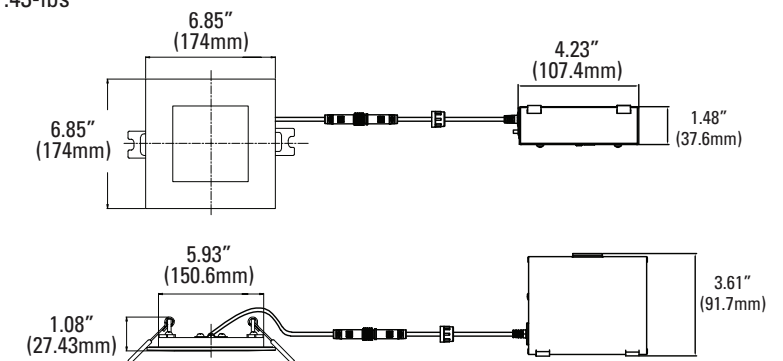

SLIM DISK LIGHT CCT5

CEILING LUMINAIRES

ORDERING

Watts (W)	Ordering Code	Description	CCT (K)	Lumens (Lm)	Size	Equiv. Wattage (W)	Energy Star
10	9361	LED4DLR-65L9CCT5	27/30/35/40/5000K	650/ 680/ 710/ 715/ 700	4" Round	60	•
10	9362	LED4DLS-65L9CCT5	27/30/35/40/5000K	650/ 680/ 710/ 715/ 700	4" Square	60	•
12	9363	LED6DLR-90L9CCT5	27/30/35/40/5000K	900/ 940/ 970/ 990/ 960	6" Round	100	•
12	9364	LED6DLS-90L9CCT5	27/30/35/40/5000K	900/ 940/ 970/ 990/ 960	6" Square	100	•

DIMENSIONS

4" - Round 0.90-lbs

4" - Square 1.00-lbs

6" - Round 1.21-lbs

6" - Square 1.43-lbs

PHOTOMETRICS CHART

4-inch Round Energy Star

Illuminance at a Distance			
	Center Beam fc	Beam Width	
1.7ft	92.4 fc	4.9 ft	4.9 ft
3.3ft	24.5 fc	9.5 ft	9.5 ft
5.0ft	10.7 fc	14.4 ft	14.3 ft
6.7ft	5.95 fc	19.2 ft	19.2 ft
8.3ft	3.88 fc	23.8 ft	23.8 ft
10.0ft	2.67 fc	28.7 ft	28.7 ft

■ Vert. Spread: 110.3°
■ Horiz. Spread: 110.3°

4-inch Square Energy Star

Illuminance at a Distance			
	Center Beam fc	Beam Width	
1.7ft	82.6 fc	4.8 ft	4.8 ft
3.3ft	21.9 fc	9.4 ft	9.4 ft
5.0ft	9.54 fc	14.2 ft	14.3 ft
6.7ft	5.31 fc	19.1 ft	19.1 ft
8.3ft	3.46 fc	23.6 ft	23.7 ft
10.0ft	2.39 fc	28.5 ft	28.5 ft