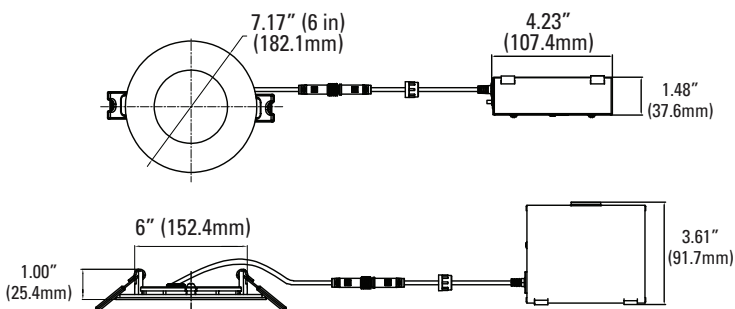

SLIM DISK LIGHT CCT5

CEILING LUMINAIRES

ORDERING

Watts (W)	Ordering Code	Description	CCT (K)	Lumens (Lm)	Size	Equiv. Wattage (W)	Energy Star
10	9361	LED4DLR-65L9CCT5	27/30/35/40/5000K	650/ 680/ 710/ 715/ 700	4" Round	60	•
10	9362	LED4DLS-65L9CCT5	27/30/35/40/5000K	650/ 680/ 710/ 715/ 700	4" Square	60	•
12	9363	LED6DLR-90L9CCT5	27/30/35/40/5000K	900/ 940/ 970/ 990/ 960	6" Round	100	•
12	9364	LED6DLS-90L9CCT5	27/30/35/40/5000K	900/ 940/ 970/ 990/ 960	6" Square	100	•

DIMENSIONS

4" - Round 0.90-lbs

4" - Square 1.00-lbs

6" - Round 1.21-lbs

6" - Square 1.43-lbs

PHOTOMETRICS CHART

4-inch Round Energy Star

Illuminance at a Distance			
	Center Beam fc	Beam Width	
1.7ft	92.4 fc	4.9 ft	4.9 ft
3.3ft	24.5 fc	9.5 ft	9.5 ft
5.0ft	10.7 fc	14.4 ft	14.3 ft
6.7ft	5.95 fc	19.2 ft	19.2 ft
8.3ft	3.88 fc	23.8 ft	23.8 ft
10.0ft	2.67 fc	28.7 ft	28.7 ft

■ Vert. Spread: 110.3°
■ Horiz. Spread: 110.3°

4-inch Square Energy Star

Illuminance at a Distance			
	Center Beam fc	Beam Width	
1.7ft	82.6 fc	4.8 ft	4.8 ft
3.3ft	21.9 fc	9.4 ft	9.4 ft
5.0ft	9.54 fc	14.2 ft	14.3 ft
6.7ft	5.31 fc	19.1 ft	19.1 ft
8.3ft	3.46 fc	23.6 ft	23.7 ft
10.0ft	2.39 fc	28.5 ft	28.5 ft

■ Vert. Spread: 109.8°
■ Horiz. Spread: 109.9°

6-inch Round Energy Star

Illuminance at a Distance			
	Center Beam fc	Beam Width	
1.7ft	118 fc	4.8 ft	4.8 ft
3.3ft	31.3 fc	9.4 ft	9.3 ft
5.0ft	13.6 fc	14.2 ft	14.2 ft
6.7ft	7.58 fc	19.0 ft	19.0 ft
8.3ft	4.94 fc	23.6 ft	23.5 ft
10.0ft	3.40 fc	28.4 ft	28.3 ft