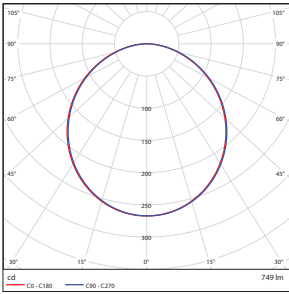

SLIM DISK LIGHT CCT5

CEILING LUMINAIRES

ORDERING

Watts (W)	Ordering Code	Description	CCT (K)	Lumens (Lm)	Size	Equiv. Wattage (W)	Energy Star
10	9361	LED4DLR-65L9CCT5	27/30/35/40/5000K	650/ 680/ 710/ 715/ 700	4" Round	60	•
10	9362	LED4DLS-65L9CCT5	27/30/35/40/5000K	650/ 680/ 710/ 715/ 700	4" Square	60	•
12	9363	LED6DLR-90L9CCT5	27/30/35/40/5000K	900/ 940/ 970/ 990/ 960	6" Round	100	•
12	9364	LED6DLS-90L9CCT5	27/30/35/40/5000K	900/ 940/ 970/ 990/ 960	6" Square	100	•

DIMENSIONS

4" - Round 0.90-lbs

4" - Square 1.00-lbs

6" - Round 1.21-lbs

6" - Square 1.43-lbs

PHOTOMETRICS CHART

4-inch Round Energy Star

Illuminance at a Distance			
	Center Beam fc	Beam Width	
1.7ft	92.4 fc	4.9 ft	4.9 ft
3.3ft	24.5 fc	9.5 ft	9.5 ft
5.0ft	10.7 fc	14.4 ft	14.3 ft
6.7ft	5.95 fc	19.2 ft	19.2 ft
8.3ft	3.88 fc	23.8 ft	23.8 ft
10.0ft	2.67 fc	28.7 ft	28.7 ft

■ Vert. Spread: 110.3°
■ Horiz. Spread: 110.3°

4-inch Square Energy Star

Illuminance at a Distance			
	Center Beam fc	Beam Width	
1.7ft	82.6 fc	4.8 ft	4.8 ft
3.3ft	21.9 fc	9.4 ft	9.4 ft
5.0ft	9.54 fc	14.2 ft	14.3 ft
6.7ft	5.31 fc	19.1 ft	19.1 ft
8.3ft	3.46 fc	23.6 ft	23.7 ft
10.0ft	2.39 fc	28.5 ft	28.5 ft

■ Vert. Spread: 109.8°
■ Horiz. Spread: 109.9°

6-inch Round Energy Star

Illuminance at a Distance			
	Center Beam fc	Beam Width	
1.7ft	118 fc	4.8 ft	4.8 ft
3.3ft	31.3 fc	9.4 ft	9.3 ft
5.0ft	13.6 fc	14.2 ft	14.2 ft
6.7ft	7.58 fc	19.0 ft	19.0 ft
8.3ft	4.94 fc	23.6 ft	23.5 ft
10.0ft	3.40 fc	28.4 ft	28.3 ft