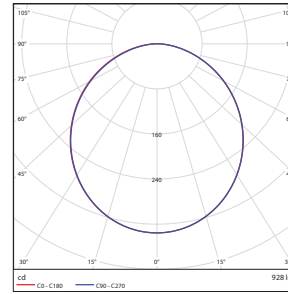

DIMENSIONS

4" - Round 0.90-lbs

4" - Square 1.00-lbs

6" - Round 1.21-lbs

6" - Square 1.43-lbs

PHOTOMETRICS CHART

4-inch Round Energy Star

Illuminance at a Distance			
	Center Beam fc	Beam Width	
1.7ft	92.4 fc	4.9 ft	4.9 ft
3.3ft	24.5 fc	9.5 ft	9.5 ft
5.0ft	10.7 fc	14.4 ft	14.3 ft
6.7ft	5.95 fc	19.2 ft	19.2 ft
8.3ft	3.88 fc	23.8 ft	23.8 ft
10.0ft	2.67 fc	28.7 ft	28.7 ft

■ Vert. Spread: 110.3°
■ Horiz. Spread: 110.3°

4-inch Square Energy Star

Illuminance at a Distance			
	Center Beam fc	Beam Width	
1.7ft	82.6 fc	4.8 ft	4.8 ft
3.3ft	21.9 fc	9.4 ft	9.4 ft
5.0ft	9.54 fc	14.2 ft	14.3 ft
6.7ft	5.31 fc	19.1 ft	19.1 ft
8.3ft	3.46 fc	23.6 ft	23.7 ft
10.0ft	2.39 fc	28.5 ft	28.5 ft

■ Vert. Spread: 109.8°
■ Horiz. Spread: 109.9°

6-inch Round Energy Star

Illuminance at a Distance			
	Center Beam fc	Beam Width	
1.7ft	118 fc	4.8 ft	4.8 ft
3.3ft	31.3 fc	9.4 ft	9.3 ft
5.0ft	13.6 fc	14.2 ft	14.2 ft
6.7ft	7.58 fc	19.0 ft	19.0 ft
8.3ft	4.94 fc	23.6 ft	23.5 ft
10.0ft	3.40 fc	28.4 ft	28.3 ft

■ Vert. Spread: 109.7°
■ Horiz. Spread: 109.5°

6-inch Square Energy Star

Illuminance at a Distance			
	Center Beam fc	Beam Width	
1.7ft	116 fc	4.8 ft	4.8 ft
3.3ft	30.8 fc	9.3 ft	9.3 ft
5.0ft	13.4 fc	14.1 ft	14.1 ft
6.7ft	7.47 fc	18.9 ft	18.8 ft
8.3ft	4.87 fc	23.4 ft	23.3 ft
10.0ft	3.35 fc	28.2 ft	28.1 ft