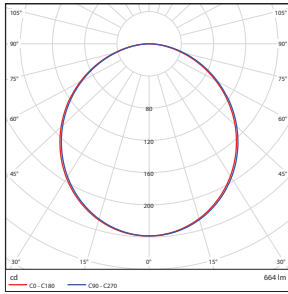

SLIM DISK LIGHT CCT5

CEILING LUMINAIRES

ORDERING

Watts (W)	Ordering Code	Description	CCT (K)	Lumens (Lm)	Size	Equiv. Wattage (W)	Energy Star
10	9361	LED4DLR-65L9CCT5	27/30/35/40/5000K	650/ 680/ 710/ 715/ 700	4" Round	60	•
10	9362	LED4DLS-65L9CCT5	27/30/35/40/5000K	650/ 680/ 710/ 715/ 700	4" Square	60	•
12	9363	LED6DLR-90L9CCT5	27/30/35/40/5000K	900/ 940/ 970/ 990/ 960	6" Round	100	•
12	9364	LED6DLS-90L9CCT5	27/30/35/40/5000K	900/ 940/ 970/ 990/ 960	6" Square	100	•

DIMENSIONS

4" - Round 0.90-lbs

4" - Square 1.00-lbs

6" - Round 1.21-lbs

6" - Square 1.43-lbs

PHOTOMETRICS CHART

4-inch Round Energy Star

Illuminance at a Distance			
	Center Beam fc	Beam Width	
1.7ft	92.4 fc	4.9 ft	4.9 ft
3.3ft	24.5 fc	9.5 ft	9.5 ft
5.0ft	10.7 fc	14.4 ft	14.3 ft
6.7ft	5.95 fc	19.2 ft	19.2 ft
8.3ft	3.88 fc	23.8 ft	23.8 ft
10.0ft	2.67 fc	28.7 ft	28.7 ft

■ Vert. Spread: 110.3°
■ Horiz. Spread: 110.3°

4-inch Square Energy Star

Illuminance at a Distance			
	Center Beam fc	Beam Width	
1.7ft	82.6 fc	4.8 ft	4.8 ft
3.3ft	21.9 fc	9.4 ft	9.4 ft
5.0ft	9.54 fc	14.2 ft	14.3 ft
6.7ft	5.31 fc	19.1 ft	19.1 ft
8.3ft	3.46 fc	23.6 ft	23.7 ft
10.0ft	2.39 fc	28.5 ft	28.5 ft

■ Vert. Spread: 109.8°
■ Horiz. Spread: 109.9°

6-inch Round Energy Star

Illuminance at a Distance			
	Center Beam fc	Beam Width	
1.7ft	118 fc	4.8 ft	4.8 ft
3.3ft	31.3 fc	9.4 ft	9.3 ft
5.0ft	13.6 fc	14.2 ft	14.2 ft
6.7ft	7.58 fc	19.0 ft	19.0 ft
8.3ft	4.94 fc	23.6 ft	23.5 ft
10.0ft	3.40 fc	28.4 ft	28.3 ft