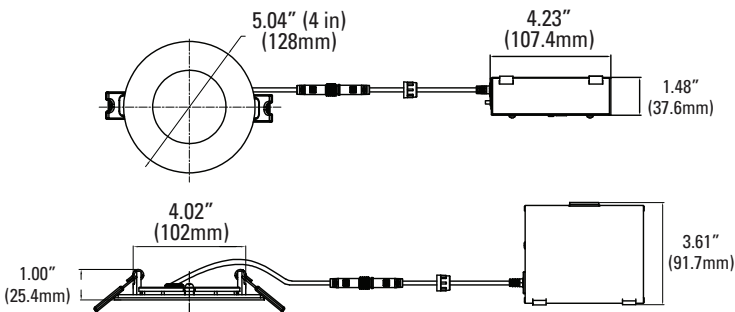

SLIM DISK LIGHT CCT5

CEILING LUMINAIRES

ORDERING

Watts (W)	Ordering Code	Description	CCT (K)	Lumens (Lm)	Size	Equiv. Wattage (W)	Energy Star
10	9361	LED4DLR-65L9CCT5	27/30/35/40/5000K	650/ 680/ 710/ 715/ 700	4" Round	60	•
10	9362	LED4DLS-65L9CCT5	27/30/35/40/5000K	650/ 680/ 710/ 715/ 700	4" Square	60	•
12	9363	LED6DLR-90L9CCT5	27/30/35/40/5000K	900/ 940/ 970/ 990/ 960	6" Round	100	•
12	9364	LED6DLS-90L9CCT5	27/30/35/40/5000K	900/ 940/ 970/ 990/ 960	6" Square	100	•

ACCESSORIES (Ordered Separately)

Plate for 4" Disk Light
P10308 PLT-NC/4DL
(4" Round Pre-Mounting Plate)

Plate for 6" Disk Light
P10309 PLT-NC/6DL
(6" Round Pre-Mounting Plate)

Plate for 2" / 4" / 6" Disk Light
P10310 PLT-NC/DL/UNV
(Universal Plate for new construction
2/4/6" Disk Light)

DIMENSIONS

4" - Round 0.90-lbs

4" - Square 1.00-lbs

6" - Round 1.21-lbs

6" - Square 1.43-lbs

PHOTOMETRICS CHART

4-inch Round Energy Star

Illuminance at a Distance			
	Center Beam fc	Beam Width	
1.7ft	92.4 fc	4.9 ft	4.9 ft
3.3ft	24.5 fc	9.5 ft	9.5 ft
5.0ft	10.7 fc	14.4 ft	14.3 ft
6.7ft	5.95 fc	19.2 ft	19.2 ft
8.3ft	3.88 fc	23.8 ft	23.8 ft
10.0ft	2.67 fc	28.7 ft	28.7 ft

■ Vert. Spread: 110.3°
■ Horiz. Spread: 110.3°

4-inch Square Energy Star

Illuminance at a Distance			
	Center Beam fc	Beam Width	
1.7ft	82.6 fc	4.8 ft	4.8 ft
3.3ft	21.9 fc	9.4 ft	9.4 ft
5.0ft	9.54 fc	14.2 ft	14.3 ft
6.7ft	5.31 fc	19.1 ft	19.1 ft
8.3ft	3.46 fc	23.6 ft	23.7 ft
10.0ft	2.39 fc	28.5 ft	28.5 ft