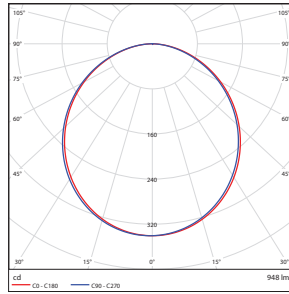

DIMENSIONS

4" - Round 0.90-lbs

4" - Square 1.00-lbs

6" - Round 1.21-lbs

6" - Square 1.43-lbs

PHOTOMETRICS CHART

4-inch Round Energy Star

Illuminance at a Distance			
	Center Beam fc	Beam Width	
1.7ft	92.4 fc	4.9 ft	4.9 ft
3.3ft	24.5 fc	9.5 ft	9.5 ft
5.0ft	10.7 fc	14.4 ft	14.3 ft
6.7ft	5.95 fc	19.2 ft	19.2 ft
8.3ft	3.88 fc	23.8 ft	23.8 ft
10.0ft	2.67 fc	28.7 ft	28.7 ft

■ Vert. Spread: 110.3°
■ Horiz. Spread: 110.3°

4-inch Square Energy Star

Illuminance at a Distance			
	Center Beam fc	Beam Width	
1.7ft	82.6 fc	4.8 ft	4.8 ft
3.3ft	21.9 fc	9.4 ft	9.4 ft
5.0ft	9.54 fc	14.2 ft	14.3 ft
6.7ft	5.31 fc	19.1 ft	19.1 ft
8.3ft	3.46 fc	23.6 ft	23.7 ft
10.0ft	2.39 fc	28.5 ft	28.5 ft

■ Vert. Spread: 109.8°
■ Horiz. Spread: 109.9°

6-inch Round Energy Star

Illuminance at a Distance			
	Center Beam fc	Beam Width	
1.7ft	118 fc	4.8 ft	4.8 ft
3.3ft	31.3 fc	9.4 ft	9.3 ft
5.0ft	13.6 fc	14.2 ft	14.2 ft
6.7ft	7.58 fc	19.0 ft	19.0 ft
8.3ft	4.94 fc	23.6 ft	23.5 ft
10.0ft	3.40 fc	28.4 ft	28.3 ft

■ Vert. Spread: 109.7°
■ Horiz. Spread: 109.5°

6-inch Square Energy Star

Illuminance at a Distance			
	Center Beam fc	Beam Width	
1.7ft	116 fc	4.8 ft	4.8 ft
3.3ft	30.8 fc	9.3 ft	9.3 ft
5.0ft	13.4 fc	14.1 ft	14.1 ft
6.7ft	7.47 fc	18.9 ft	18.8 ft
8.3ft	4.87 fc	23.4 ft	23.3 ft
10.0ft	3.35 fc	28.2 ft	28.1 ft