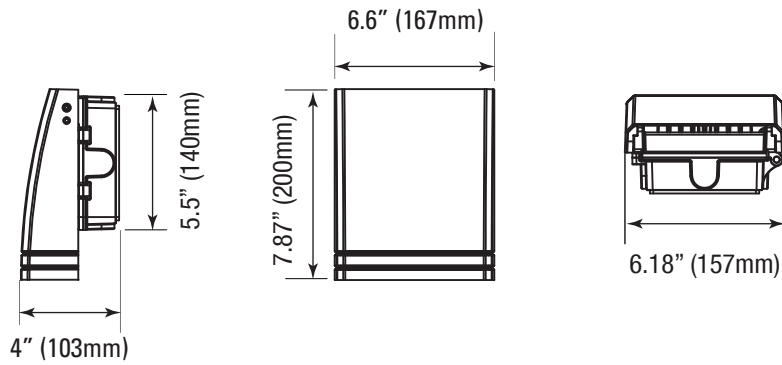

ADJUSTABLE SLIM WALL PACK

WALL & AREA LUMINAIRES

DIMENSIONS

15W / 28W / 45W
5.45-lbs

PHOTOMETRICS CHART

15 Watt

Center Beam fc	Beam Width	Beam Height
117 fc	5.3 ft	6.0 ft
29.2 fc	10.6 ft	13.5 ft
13.0 fc	15.8 ft	20.3 ft
7.31 fc	21.1 ft	27.0 ft
4.68 fc	26.4 ft	33.8 ft
3.25 fc	31.7 ft	40.5 ft

Vert. Spread: 93.1°
Horiz. Spread: 107.0°

28 Watt DLC Premium

Center beam fc	Beam Width	Beam Height
206 fc	4.2 ft	6.3 ft
51.6 fc	8.5 ft	12.6 ft
22.9 fc	12.7 ft	18.9 ft
12.9 fc	17.0 ft	25.2 ft
8.25 fc	21.2 ft	31.6 ft
5.73 fc	25.5 ft	37.9 ft

Vert. Spread: 80.7°
Horiz. Spread: 103.2°

45 Watt DLC Premium

Center beam fc	Beam Width	Beam Height
286 fc	3.6 ft	5.4 ft
71.6 fc	7.2 ft	10.9 ft
31.8 fc	10.8 ft	16.3 ft
17.9 fc	14.4 ft	21.7 ft
11.5 fc	18.0 ft	27.2 ft
7.96 fc	21.6 ft	32.6 ft