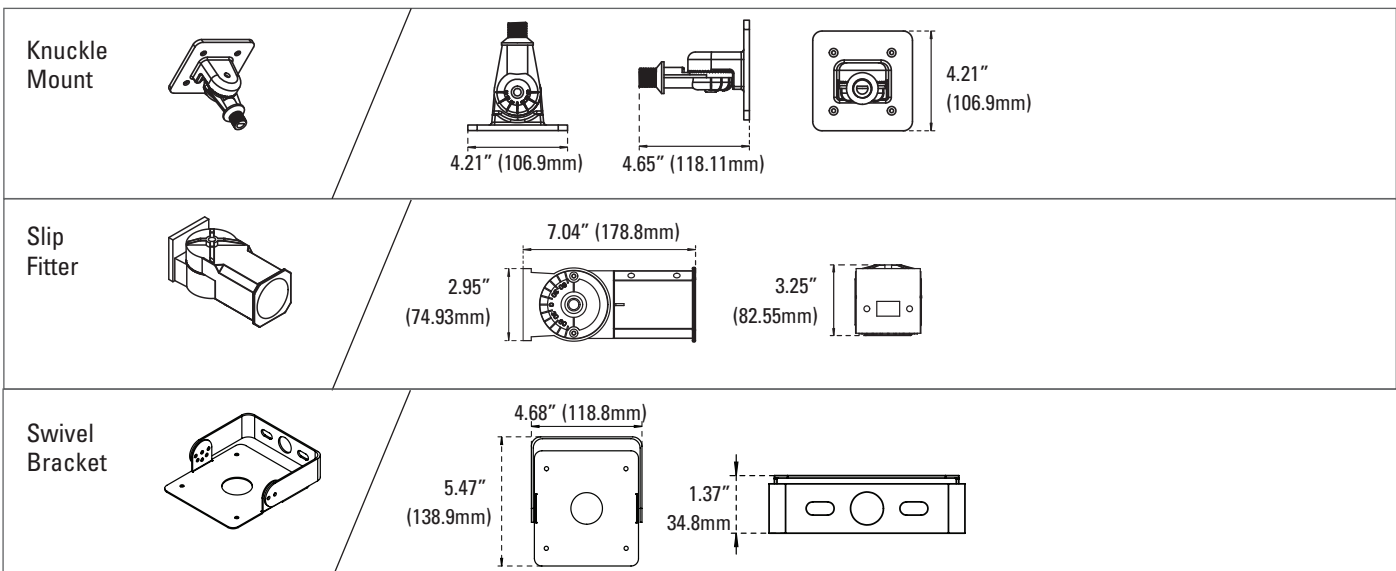

ADJUSTABLE SLIM WALL PACK

WALL & AREA LUMINAIRES

DIMENSIONS

15W / 28W / 45W
5.45-lbs

PHOTOMETRICS CHART

15 Watt

Center Beam fc	Beam Width	Beam Height
117 fc	5.3 ft	6.0 ft
29.2 fc	10.6 ft	13.5 ft
13.0 fc	15.8 ft	20.3 ft
7.31 fc	21.1 ft	27.0 ft
4.68 fc	26.4 ft	33.8 ft
3.25 fc	31.7 ft	40.5 ft