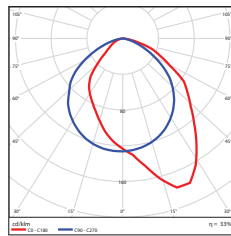

ADJUSTABLE SLIM WALL PACK

WALL & AREA LUMINAIRES

DIMENSIONS

15W / 28W / 45W
5.45-lbs

PHOTOMETRICS CHART

15 Watt

Center Beam fc	Beam Width	Beam Height
117 fc	5.3 ft	6.0 ft
29.2 fc	10.6 ft	13.5 ft
13.0 fc	15.8 ft	20.3 ft
7.31 fc	21.1 ft	27.0 ft
4.68 fc	26.4 ft	33.8 ft
3.25 fc	31.7 ft	40.5 ft

Vert. Spread: 93.1°
Horiz. Spread: 107.0°

28 Watt DLC Premium

Center beam fc	Beam Width	Beam Height
206 fc	4.2 ft	6.3 ft
51.6 fc	8.5 ft	12.6 ft
22.9 fc	12.7 ft	18.9 ft
12.9 fc	17.0 ft	25.2 ft
8.25 fc	21.2 ft	31.6 ft
5.73 fc	25.5 ft	37.9 ft

Vert. Spread: 80.7°
Horiz. Spread: 103.2°

45 Watt DLC Premium

Center beam fc	Beam Width	Beam Height
286 fc	3.6 ft	5.4 ft
71.6 fc	7.2 ft	10.9 ft
31.8 fc	10.8 ft	16.3 ft
17.9 fc	14.4 ft	21.7 ft
11.5 fc	18.0 ft	27.2 ft
7.96 fc	21.6 ft	32.6 ft