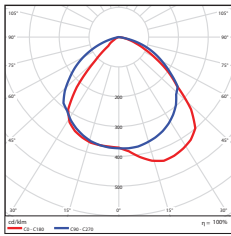

ADJUSTABLE SLIM WALL PACK

WALL & AREA LUMINAIRES

DIMENSIONS

15W / 28W / 45W
5.45-lbs

PHOTOMETRICS CHART

15 Watt

Center Beam fc	Beam Width	Beam Height
117 fc	5.3 ft	6.0 ft
29.2 fc	10.6 ft	13.5 ft
13.0 fc	15.8 ft	20.3 ft
7.31 fc	21.1 ft	27.0 ft
4.68 fc	26.4 ft	33.8 ft
3.25 fc	31.7 ft	40.5 ft

Vert. Spread: 93.1°
Horiz. Spread: 107.0°

28 Watt DLC Premium

Center beam fc	Beam Width	Beam Height
206 fc	4.2 ft	6.3 ft
51.6 fc	8.5 ft	12.6 ft
22.9 fc	12.7 ft	18.9 ft
12.9 fc	17.0 ft	25.2 ft
8.25 fc	21.2 ft	31.6 ft
5.73 fc	25.5 ft	37.9 ft

Vert. Spread: 80.7°
Horiz. Spread: 103.2°

45 Watt DLC Premium

Center beam fc	Beam Width	Beam Height
286 fc	3.6 ft	5.4 ft
71.6 fc	7.2 ft	10.9 ft
31.8 fc	10.8 ft	16.3 ft
17.9 fc	14.4 ft	21.7 ft
11.5 fc	18.0 ft	27.2 ft
7.96 fc	21.6 ft	32.6 ft