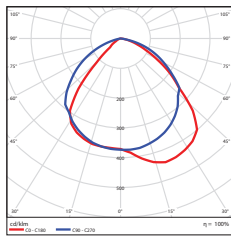

ADJUSTABLE SLIM WALL PACK

WALL & AREA LUMINAIRES

DIMENSIONS

15W / 28W / 45W
5.45-lbs

PHOTOMETRICS CHART

15 Watt

Center Beam fc	Beam Width	Beam Height
117 fc	5.3 ft	6.0 ft
29.2 fc	10.6 ft	13.5 ft
13.0 fc	15.8 ft	20.3 ft
7.31 fc	21.1 ft	27.0 ft
4.68 fc	26.4 ft	33.8 ft
3.25 fc	31.7 ft	40.5 ft

Vert. Spread: 93.1°
Horiz. Spread: 107.0°

28 Watt DLC Premium

Center beam fc	Beam Width	Beam Height
206 fc	4.2 ft	6.3 ft
51.6 fc	8.5 ft	12.6 ft
22.9 fc	12.7 ft	18.9 ft
12.9 fc	17.0 ft	25.2 ft
8.25 fc	21.2 ft	31.6 ft
5.73 fc	25.5 ft	37.9 ft

Vert. Spread: 80.7°
Horiz. Spread: 103.2°

45 Watt DLC Premium

Center beam fc	Beam Width	Beam Height
286 fc	3.6 ft	5.4 ft
71.6 fc	7.2 ft	10.9 ft
31.8 fc	10.8 ft	16.3 ft
17.9 fc	14.4 ft	21.7 ft
11.5 fc	18.0 ft	27.2 ft
7.96 fc	21.6 ft	32.6 ft