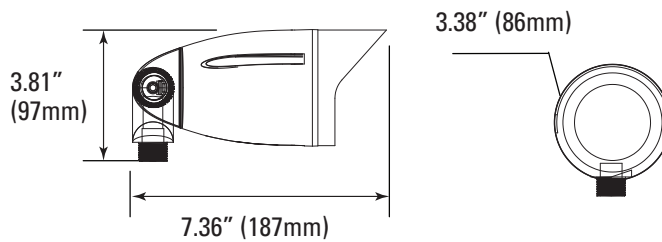

Rated Life 50,000 Hours
Warranty 5 Years

APPLICATIONS

Security, Architectural, Perimeter, Entryway, Pathway, Landscape

FEATURES

- Energy Star
- IP65 Rated
- ETL Listed
- ColorTemp: 3000K, 4000K, 5000K
- Voltage: 120-277V
- Powerfactor >0.9
- Surge Protection: 2KV
- Beam Angle: 40°
- CRI: 80
- Voltage Frequency (Hz): 50/60
- Operating temperature: -22°F - 122°F
- Long life LED chips
- 1/2" NPT threaded knuckle mount
- Material: Aluminum die-cast housing
- Color: Bronze
- 5 Year Warranty

SAMPLE NUMBER LED-FXBFS10/40/830/BZ-KNC

STYLE	SERIES	FAMILY	WATTAGE	BEAM ANGLE	COLOR TEMP	COLOR	ACCESSORY
LED	FX	BFS	10	40	830	BZ	KNC
LED Lighting	Fixture	Bullet Floodlight	10 Watt	40°	CRI 80 3000K	Bronze	1/2" Knuckle

ORDERING

Watts (W)	Ordering Code	Description	CCT (K)	Lumens (Lm)	Equiv. Wattage (W)	Knuckle	IP65 Rated	Energy Star
10	9291	LED-FXBFS10/40/830/BZ-KNC	3000K	900	100	1/2"	•	•
10	9295	LED-FXBFS10/40/840/BZ-KNC	4000K	900	100	1/2"	•	•
10	9292	LED-FXBFS10/40/850/BZ-KNC	5000K	900	100	1/2"	•	•
21	9293	LED-FXBFS20/40/830/BZ-KNC	3000K	1,800	150	1/2"	•	•
21	7045	LED-FXBFS20/40/840/BZ-KNC	4000K	1,800	150	1/2"	•	•
21	9294	LED-FXBFS20/40/850/BZ-KNC	5000K	1,800	150	1/2"	•	•

DIMENSIONS

10W / 21W
1.50-lbs

PHOTOMETRICS CHART

10 Watt
Energy Star

21 Watt
Energy Star

Illuminance at a Distance

Center Beam Fc	Beam Width	
2.0R	2.15 ft	2.2 ft
5.0R	5.37 ft	4.4 ft
7.5R	23.9 ft	6.6 ft
10.0R	13.4 ft	8.7 ft
12.5R	8.60 ft	10.9 ft
15.0R	5.97 ft	13.1 ft