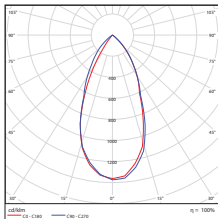

ORDERING

Watts (W)	Ordering Code	Description	CCT (K)	Lumens (Lm)	Equiv. Wattage (W)	Knuckle	IP65 Rated	Energy Star
10	9291	LED-FXBFS10/40/830/BZ-KNC	3000K	900	100	1/2"	•	•
10	9295	LED-FXBFS10/40/840/BZ-KNC	4000K	900	100	1/2"	•	•
10	9292	LED-FXBFS10/40/850/BZ-KNC	5000K	900	100	1/2"	•	•
21	9293	LED-FXBFS20/40/830/BZ-KNC	3000K	1,800	150	1/2"	•	•
21	7045	LED-FXBFS20/40/840/BZ-KNC	4000K	1,800	150	1/2"	•	•
21	9294	LED-FXBFS20/40/850/BZ-KNC	5000K	1,800	150	1/2"	•	•

DIMENSIONS

10W / 21W
1.50-lbs

PHOTOMETRICS CHART

10 Watt
Energy Star

21 Watt
Energy Star

Illuminance at a Distance

Center Beam Fc	Beam Width	
2.0R	2.15 ft	2.2 ft
5.0R	5.37 ft	4.4 ft
7.5R	23.9 ft	6.6 ft
10.0R	13.4 ft	8.7 ft
12.5R	8.60 ft	10.9 ft
15.0R	5.97 ft	13.1 ft

Vert. Spread: 47.2°
Hori. Spread: 40.3°

Illuminance at a Distance

Center Beam Fc	Beam Width	
2.0R	4.20 ft	2.2 ft
5.0R	10.5 ft	4.5 ft
7.5R	46.7 ft	6.5 ft
10.0R	26.3 ft	8.6 ft
12.5R	16.8 ft	10.8 ft
15.0R	11.7 ft	12.9 ft