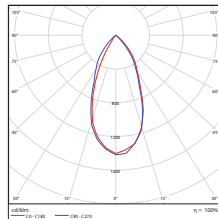

ORDERING

Watts (W)	Ordering Code	Description	CCT (K)	Lumens (Lm)	Equiv. Wattage (W)	Knuckle	IP65 Rated	Energy Star
10	9291	LED-FXBFS10/40/830/BZ-KNC	3000K	900	100	1/2"	•	•
10	9295	LED-FXBFS10/40/840/BZ-KNC	4000K	900	100	1/2"	•	•
10	9292	LED-FXBFS10/40/850/BZ-KNC	5000K	900	100	1/2"	•	•
21	9293	LED-FXBFS20/40/830/BZ-KNC	3000K	1,800	150	1/2"	•	•
21	7045	LED-FXBFS20/40/840/BZ-KNC	4000K	1,800	150	1/2"	•	•
21	9294	LED-FXBFS20/40/850/BZ-KNC	5000K	1,800	150	1/2"	•	•

DIMENSIONS

10W / 21W
1.50-lbs

PHOTOMETRICS CHART

10 Watt
Energy Star

21 Watt
Energy Star

Illuminance at a Distance

Center Beam Fc	Beam Width	
2.0R	2.15 ft	2.2 ft
5.0R	5.37 ft	4.4 ft
7.5R	23.9 ft	6.6 ft
10.0R	13.4 ft	8.7 ft
12.5R	8.60 ft	10.9 ft
15.0R	5.97 ft	13.1 ft

Vert. Spread: 47.2°
Hori. Spread: 40.3°

Illuminance at a Distance

Center Beam Fc	Beam Width	
2.0R	4.20 ft	2.2 ft
5.0R	10.5 ft	4.5 ft
7.5R	46.7 ft	6.5 ft
10.0R	26.3 ft	8.6 ft
12.5R	16.8 ft	10.8 ft
15.0R	11.7 ft	12.9 ft