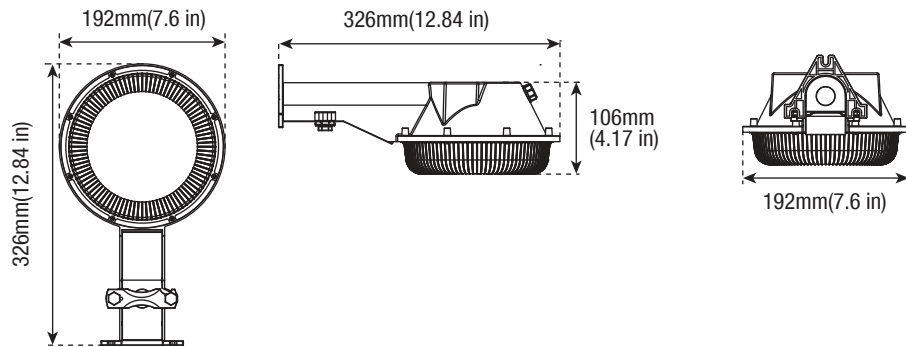

- Energy Star
- IP65 Rated
- ETL Listed
- ColorTemp: 4000K
- Voltage: 120-277V
- Power Factor: >0.9
- Surge Protection: 1KV
- CRI: 80
- Operating temperature: -22°F - 131°F
- Built-in photocell
- Recommended 15-30 foot height performance
- Net Weight: 1.5lbs
- Material: Polycarbonate
- Color: Black
- 5 Year Warranty
- Optional for Purchase: 16" extension arm

ACCESSORIES (Ordered Separately)

Extension Arm

P10054 MT-DEA16
(Dusk to Dawn 16" Extension Arm Pole)

DIMENSIONS

24W (SECSO)
1.50-lbs

PHOTOMETRICS CHART

24 Watt
Energy Star

Center Beam ft.	Beam Width	
2.5R	160 ft	5.0 ft 5.0 ft
5.0R	40.0 ft	10.0 ft 10.1 ft
7.5R	17.8 ft	15.0 ft 15.1 ft
10.0R	10.0 ft	20.0 ft 20.1 ft
12.5R	6.40 ft	25.0 ft 25.2 ft
15.0R	4.45 ft	30.0 ft 30.2 ft

■ Vert. Spread: 90.0°
■ Horiz. Spread: 90.4°

PACKAGE

Case Qty 1 pc