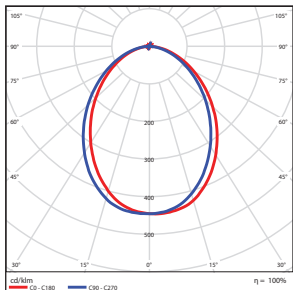

ACCESSORIES (Ordered Separately)

Extension Arm

P10054 MT-DEA16
(Dusk to Dawn 16" Extension Arm Pole)

DIMENSIONS

24W (SECSO)
1.50-lbs

PHOTOMETRICS CHART

24 Watt
Energy Star

Center Beam ft.	Beam Width	
2.5R	160 ft	5.0 ft 5.0 ft
5.0R	40.0 ft	10.0 ft 10.1 ft
7.5R	17.8 ft	15.0 ft 15.1 ft
10.0R	10.0 ft	20.0 ft 20.1 ft
12.5R	6.40 ft	25.0 ft 25.2 ft
15.0R	4.45 ft	30.0 ft 30.2 ft

■ Vert. Spread: 90.0°
■ Horiz. Spread: 90.4°

PACKAGE

Case Qty 1 pc