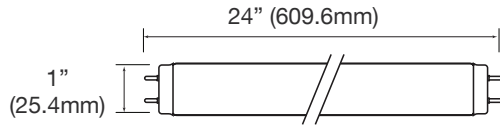

INSTANT FIT T8 TUBES

TUBE LUMINAIRES

*P= Premium DLC / *S = Standard DLC

DIMENSIONS

10W (2-ft)
0.24-lbs