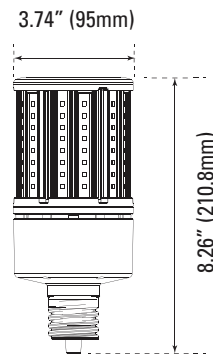

Cornlights

ORDERING

*P= Premium DLC / *S = Standard DLC

Watts (W)	Ordering Code	Description	CCT (K)	Lumens (Lm)	Base	Beam Angle	Equiv. Wattage (W)	IP Rated	DLC (S/P)
16	4540	LED16HID/E26/190L/830	3000K	1,900	E26	360°	50-100	IP63	-
36	4542	LED36HID/EX39/430L/850	5000K	4,228	EX39	360°	200	IP63	S
18	4574	LED18HID/E26/216L/850	5000K	2,160	E26	360°	150	IP64	-
53	4575	LED54HID/EX39/585L/850	5000K	5,851	EX39	360°	250	IP64	S
97	4576	LED100HID/EX39/1220L/850	5000K	12,284	EX39	360°	400	IP64	S

DIMENSIONS

16W (E26)
0.71-lbs

36W (EX39)
2.01-lbs

18W (#4574)
0.75-lbs

53W (#4575)
2.00-lbs

97W (#4576)
3.375-lbs

INSTALLATION

Replacing HPS/HID Lamp