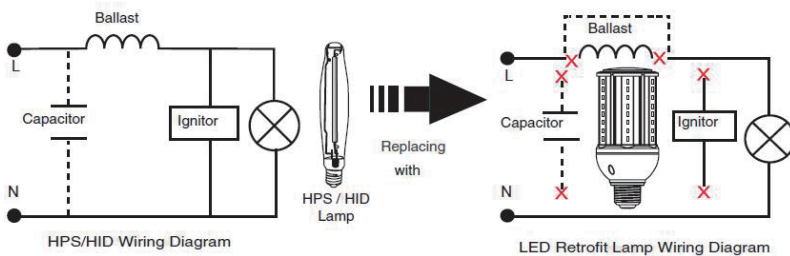

Cornlights

ORDERING

*P= Premium DLC / *S = Standard DLC

Watts (W)	Ordering Code	Description	CCT (K)	Lumens (Lm)	Base	Beam Angle	Equiv. Wattage (W)	IP Rated	DLC (S/P)
16	4540	LED16HID/E26/190L/830	3000K	1,900	E26	360°	50-100	IP63	-
36	4542	LED36HID/EX39/430L/850	5000K	4,228	EX39	360°	200	IP63	S
18	4574	LED18HID/E26/216L/850	5000K	2,160	E26	360°	150	IP64	-
53	4575	LED54HID/EX39/585L/850	5000K	5,851	EX39	360°	250	IP64	S
97	4576	LED100HID/EX39/1220L/850	5000K	12,284	EX39	360°	400	IP64	S

DIMENSIONS

16W (E26)
0.71-lbs

36W (EX39)
2.01-lbs

18W (#4574)
0.75-lbs

53W (#4575)
2.00-lbs

97W (#4576)
3.375-lbs

INSTALLATION

Replacing HPS/HID Lamp