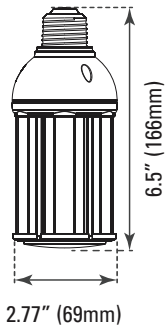

Cornlights

ORDERING

*P= Premium DLC / *S = Standard DLC

Watts (W)	Ordering Code	Description	CCT (K)	Lumens (Lm)	Base	Beam Angle	Equiv. Wattage (W)	IP Rated	DLC (S/P)
16	4540	LED16HID/E26/190L/830	3000K	1,900	E26	360°	50-100	IP63	-
36	4542	LED36HID/EX39/430L/850	5000K	4,228	EX39	360°	200	IP63	S
18	4574	LED18HID/E26/216L/850	5000K	2,160	E26	360°	150	IP64	-
53	4575	LED54HID/EX39/585L/850	5000K	5,851	EX39	360°	250	IP64	S
97	4576	LED100HID/EX39/1220L/850	5000K	12,284	EX39	360°	400	IP64	S

DIMENSIONS

16W (E26)
0.71-lbs

36W (EX39)
2.01-lbs

18W (#4574)
0.75-lbs

53W (#4575)
2.00-lbs

97W (#4576)
3.375-lbs

INSTALLATION

Replacing HPS/HID Lamp