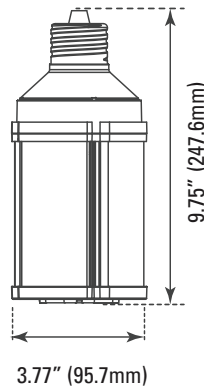

Cornlights

ORDERING

*P= Premium DLC / *S = Standard DLC

Watts (W)	Ordering Code	Description	CCT (K)	Lumens (Lm)	Base	Beam Angle	Equiv. Wattage (W)	IP Rated	DLC (S/P)
16	4540	LED16HID/E26/190L/830	3000K	1,900	E26	360°	50-100	IP63	-
36	4542	LED36HID/EX39/430L/850	5000K	4,228	EX39	360°	200	IP63	S
18	4574	LED18HID/E26/216L/850	5000K	2,160	E26	360°	150	IP64	-
53	4575	LED54HID/EX39/585L/850	5000K	5,851	EX39	360°	250	IP64	S
97	4576	LED100HID/EX39/1220L/850	5000K	12,284	EX39	360°	400	IP64	S

DIMENSIONS

16W (E26)
0.71-lbs

36W (EX39)
2.01-lbs

18W (#4574)
0.75-lbs

53W (#4575)
2.00-lbs

97W (#4576)
3.375-lbs

INSTALLATION

Replacing HPS/HID Lamp