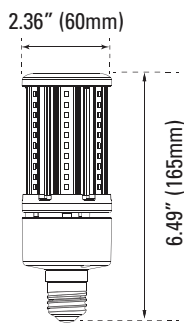

Cornlights

ORDERING

*P= Premium DLC / *S = Standard DLC

Watts (W)	Ordering Code	Description	CCT (K)	Lumens (Lm)	Base	Beam Angle	Equiv. Wattage (W)	IP Rated	DLC (S/P)
16	4540	LED16HID/E26/190L/830	3000K	1,900	E26	360°	50-100	IP63	-
36	4542	LED36HID/EX39/430L/850	5000K	4,228	EX39	360°	200	IP63	S
18	4574	LED18HID/E26/216L/850	5000K	2,160	E26	360°	150	IP64	-
53	4575	LED54HID/EX39/585L/850	5000K	5,851	EX39	360°	250	IP64	S
97	4576	LED100HID/EX39/1220L/850	5000K	12,284	EX39	360°	400	IP64	S

DIMENSIONS

16W (E26)
0.71-lbs

36W (EX39)
2.01-lbs

18W (#4574)
0.75-lbs

53W (#4575)
2.00-lbs

97W (#4576)
3.375-lbs

INSTALLATION

Replacing HPS/HID Lamp