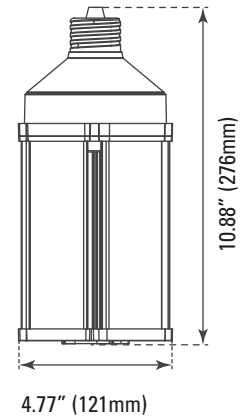

Cornlights

ORDERING

*P= Premium DLC / *S = Standard DLC

Watts (W)	Ordering Code	Description	CCT (K)	Lumens (Lm)	Base	Beam Angle	Equiv. Wattage (W)	IP Rated	DLC (S/P)
16	4540	LED16HID/E26/190L/830	3000K	1,900	E26	360°	50-100	IP63	-
36	4542	LED36HID/EX39/430L/850	5000K	4,228	EX39	360°	200	IP63	S
18	4574	LED18HID/E26/216L/850	5000K	2,160	E26	360°	150	IP64	-
53	4575	LED54HID/EX39/585L/850	5000K	5,851	EX39	360°	250	IP64	S
97	4576	LED100HID/EX39/1220L/850	5000K	12,284	EX39	360°	400	IP64	S

DIMENSIONS

16W (E26)
0.71-lbs

36W (EX39)
2.01-lbs

18W (#4574)
0.75-lbs

53W (#4575)
2.00-lbs

97W (#4576)
3.375-lbs

INSTALLATION

Replacing HPS/HID Lamp