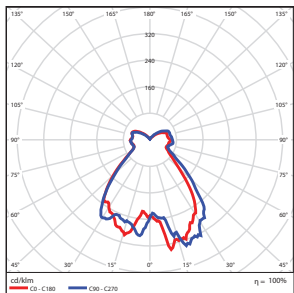

ORDERING

W=Wet Location / D=Damp Location

Watts (W)	Ordering Code	Description	CCT (K)	Lumens (Lm)	Base	Equiv. Wattage (W)	Damp Location	Energy Star
4.5	4562	LED4.5CAB/32L/E12/827	2700K	325	E12	40	•	•
5	4563	LED4.5CAB/32L/E12/830	3000K	325	E12	40	•	•
4.5	4564	LED4.5CAB/32L/E12/850	5000K	325	E12	40	•	-
5	5781	LED5CAB/32L/E26/27K	2700K	325	E26	40	•	•
6	5814	*LED6G25/45L/27K	2700K	450	E26	40	•	•

*Rated Hours: 15,000

DIMENSIONS

Candelabra E12 Base
1.13-oz

Candelabra E26 Base
1.92-oz

G25 Globe
4.80-oz

*Rated Hours: 15,000

PHOTOMETRICS CHART

PACKAGE

CAB (4.5 Watt)
E12 Base

CAB (5 Watt)
E26 Base

Center Beam ft.	Beam Width	
1.7R	28.3 ft	3.0 ft
3.3R	7.51 ft	5.8 ft
5.0R	3.27 ft	8.8 ft
6.7R	1.82 ft	11.8 ft
8.3R	1.19 ft	14.5 ft
10.0R	0.82 ft	17.6 ft

Vert. Spread: 82.7°
Horiz. Spread: 90.4°

Center Beam ft.	Beam Width	
1.7R	27.6 ft	3.0 ft
3.3R	7.31 ft	5.8 ft
5.0R	3.19 ft	8.8 ft
6.7R	1.77 ft	11.8 ft
8.3R	1.16 ft	14.5 ft
10.0R	0.80 ft	17.6 ft

Vert. Spread: 82.8°
Horiz. Spread: 79.0°

Case Qty 100 pcs (10 pcs inner case)