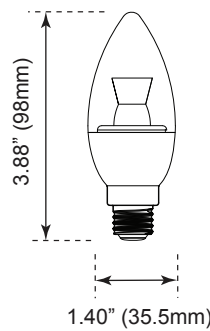

ORDERING

W=Wet Location / D=Damp Location

Watts (W)	Ordering Code	Description	CCT (K)	Lumens (Lm)	Base	Equiv. Wattage (W)	Damp Location	Energy Star
4.5	4562	LED4.5CAB/32L/E12/827	2700K	325	E12	40	•	•
5	4563	LED4.5CAB/32L/E12/830	3000K	325	E12	40	•	•
4.5	4564	LED4.5CAB/32L/E12/850	5000K	325	E12	40	•	-
5	5781	LED5CAB/32L/E26/27K	2700K	325	E26	40	•	•
6	5814	*LED6G25/45L/27K	2700K	450	E26	40	•	•

*Rated Hours: 15,000

DIMENSIONS

Candelabra E12 Base
1.13-oz

Candelabra E26 Base
1.92-oz

G25 Globe
4.80-oz

*Rated Hours: 15,000

PHOTOMETRICS CHART

PACKAGE

CAB (4.5 Watt)
E12 Base

CAB (5 Watt)
E26 Base

Center Beam ft.	Beam Width	
1.7R	28.3 ft	3.0 ft
3.3R	7.51 ft	5.8 ft
5.0R	3.27 ft	8.8 ft
6.7R	1.82 ft	11.8 ft
8.3R	1.19 ft	14.5 ft
10.0R	0.82 ft	17.6 ft

Vert. Spread: 82.7°
Horiz. Spread: 90.4°

Center Beam ft.	Beam Width	
1.7R	27.6 ft	3.0 ft
3.3R	7.31 ft	5.8 ft
5.0R	3.19 ft	8.8 ft
6.7R	1.77 ft	11.8 ft
8.3R	1.16 ft	14.5 ft
10.0R	0.80 ft	17.6 ft

Vert. Spread: 82.8°
Horiz. Spread: 79.0°

Case Qty 100 pcs (10 pcs inner case)