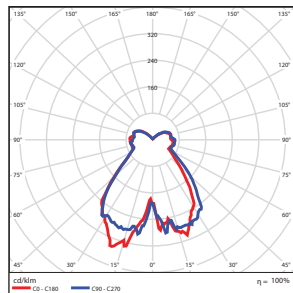

ORDERING

W=Wet Location / D=Damp Location

Watts (W)	Ordering Code	Description	CCT (K)	Lumens (Lm)	Base	Equiv. Wattage (W)	Damp Location	Energy Star
4.5	4562	LED4.5CAB/32L/E12/827	2700K	325	E12	40	•	•
5	4563	LED4.5CAB/32L/E12/830	3000K	325	E12	40	•	•
4.5	4564	LED4.5CAB/32L/E12/850	5000K	325	E12	40	•	-
5	5781	LED5CAB/32L/E26/27K	2700K	325	E26	40	•	•
6	5814	*LED6G25/45L/27K	2700K	450	E26	40	•	•

*Rated Hours: 15,000

DIMENSIONS

Candelabra E12 Base
1.13-oz

Candelabra E26 Base
1.92-oz

G25 Globe
4.80-oz

*Rated Hours: 15,000

PHOTOMETRICS CHART

PACKAGE

CAB (4.5 Watt)
E12 Base

CAB (5 Watt)
E26 Base

Center Beam ft.	Beam Width	
1.7R	28.3 ft	3.0 ft
3.3R	7.51 ft	5.8 ft
5.0R	3.27 ft	8.8 ft
6.7R	1.82 ft	11.8 ft
8.3R	1.19 ft	14.5 ft
10.0R	0.82 ft	17.6 ft

Vert. Spread: 82.7°
Horiz. Spread: 90.4°

Center Beam ft.	Beam Width	
1.7R	27.6 ft	3.0 ft
3.3R	7.31 ft	5.8 ft
5.0R	3.19 ft	8.8 ft
6.7R	1.77 ft	11.8 ft
8.3R	1.16 ft	14.5 ft
10.0R	0.80 ft	17.6 ft

Vert. Spread: 82.8°
Horiz. Spread: 79.0°

Case Qty 100 pcs (10 pcs inner case)