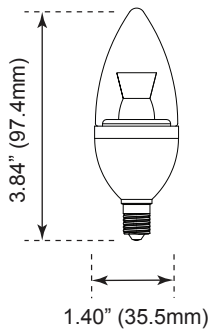

ORDERING

W=Wet Location / D=Damp Location

Watts (W)	Ordering Code	Description	CCT (K)	Lumens (Lm)	Base	Equiv. Wattage (W)	Damp Location	Energy Star
4.5	4562	LED4.5CAB/32L/E12/827	2700K	325	E12	40	•	•
5	4563	LED4.5CAB/32L/E12/830	3000K	325	E12	40	•	•
4.5	4564	LED4.5CAB/32L/E12/850	5000K	325	E12	40	•	-
5	5781	LED5CAB/32L/E26/27K	2700K	325	E26	40	•	•
6	5814	*LED6G25/45L/27K	2700K	450	E26	40	•	•

*Rated Hours: 15,000

DIMENSIONS

Candelabra E12 Base
1.13-oz

Candelabra E26 Base
1.92-oz

G25 Globe
4.80-oz

*Rated Hours: 15,000

PHOTOMETRICS CHART

PACKAGE

CAB (4.5 Watt)
E12 Base

CAB (5 Watt)
E26 Base

Center Beam ft.	Beam Width	
1.7R	28.3 ft	3.0 ft
3.3R	7.51 ft	5.8 ft
5.0R	3.27 ft	8.8 ft
6.7R	1.82 ft	11.8 ft
8.3R	1.19 ft	14.5 ft
10.0R	0.82 ft	17.6 ft

Vert. Spread: 82.7°
Horiz. Spread: 90.4°

Center Beam ft.	Beam Width	
1.7R	27.6 ft	3.0 ft
3.3R	7.31 ft	5.8 ft
5.0R	3.19 ft	8.8 ft
6.7R	1.77 ft	11.8 ft
8.3R	1.16 ft	14.5 ft
10.0R	0.80 ft	17.6 ft

Vert. Spread: 82.8°
Horiz. Spread: 79.0°

Case Qty 100 pcs (10 pcs inner case)