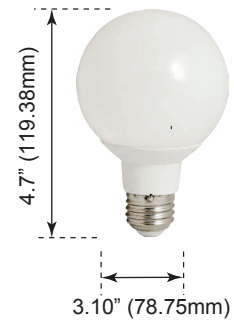

ORDERING

W=Wet Location / D=Damp Location

Watts (W)	Ordering Code	Description	CCT (K)	Lumens (Lm)	Base	Equiv. Wattage (W)	Damp Location	Energy Star
4.5	4562	LED4.5CAB/32L/E12/827	2700K	325	E12	40	•	•
5	4563	LED4.5CAB/32L/E12/830	3000K	325	E12	40	•	•
4.5	4564	LED4.5CAB/32L/E12/850	5000K	325	E12	40	•	-
5	5781	LED5CAB/32L/E26/27K	2700K	325	E26	40	•	•
6	5814	*LED6G25/45L/27K	2700K	450	E26	40	•	•

*Rated Hours: 15,000

DIMENSIONS

Candelabra E12 Base
1.13-oz

Candelabra E26 Base
1.92-oz

G25 Globe
4.80-oz

*Rated Hours: 15,000

PHOTOMETRICS CHART

PACKAGE

CAB (4.5 Watt)
E12 Base

CAB (5 Watt)
E26 Base

Center Beam ft.	Beam Width	
1.7R	28.3 ft	3.0 ft
3.3R	7.51 ft	5.8 ft
5.0R	3.27 ft	8.8 ft
6.7R	1.82 ft	11.8 ft
8.3R	1.19 ft	14.5 ft
10.0R	0.82 ft	17.6 ft

Vert. Spread: 82.7°
Horiz. Spread: 90.4°