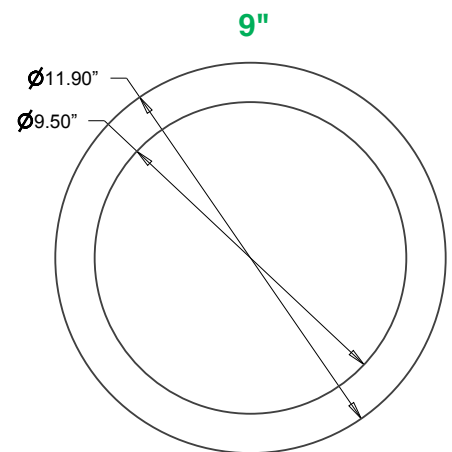

4", 6", 8" & 9" Goof Rings

- Material: Steel
- Thickness: 20 Gauge
- Paint: RAL9010
- Finish: Satin

**SUITABLE FOR DOWNLIGHT
FAMILY BELOW**

Slim Downlight CCT Selectable

RRC Series Commercial Downlights

DIMENSIONS

ORDERING:

| ORDER CODE | MODEL # | DESCRIPTION |
|------------|------------|--------------------------|
| 14099683 | RR-XRING4* | 4" EXTRA WIDE TRIM RING* |
| 14099684 | RR-XRING6 | 6" EXTRA WIDE TRIM RING |
| 14099685 | RR-XRING8 | 8" EXTRA WIDE TRIM RING |
| 14099686 | RR-XRING9 | 9" EXTRA WIDE TRIM RING |