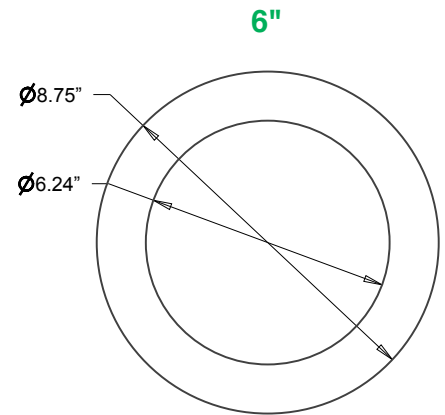

4", 6", 8" & 9" Goof Rings

- Material: Steel
- Thickness: 20 Gauge
- Paint: RAL9010
- Finish: Satin

**SUITABLE FOR DOWNLIGHT
FAMILY BELOW**

Slim Downlight CCT Selectable

RRC Series Commercial Downlights

DIMENSIONS

ORDERING:

| ORDER CODE | MODEL # | DESCRIPTION |
|------------|------------|--------------------------|
| 14099683 | RR-XRING4* | 4" EXTRA WIDE TRIM RING* |
| 14099684 | RR-XRING6 | 6" EXTRA WIDE TRIM RING |
| 14099685 | RR-XRING8 | 8" EXTRA WIDE TRIM RING |
| 14099686 | RR-XRING9 | 9" EXTRA WIDE TRIM RING |