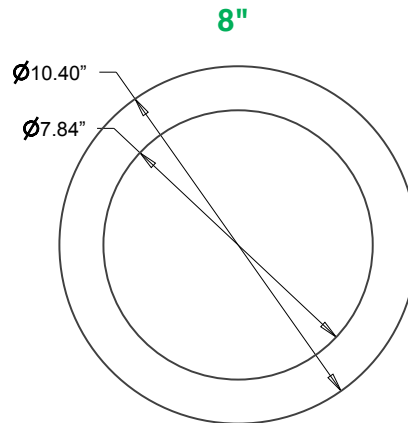

4", 6", 8" & 9" Goof Rings

- Material: Steel
- Thickness: 20 Gauge
- Paint: RAL9010
- Finish: Satin

**SUITABLE FOR DOWNLIGHT
FAMILY BELOW**

Slim Downlight CCT Selectable

RRC Series Commercial Downlights

DIMENSIONS

ORDERING:

| ORDER CODE | MODEL # | DESCRIPTION |
|------------|------------|--------------------------|
| 14099683 | RR-XRING4* | 4" EXTRA WIDE TRIM RING* |
| 14099684 | RR-XRING6 | 6" EXTRA WIDE TRIM RING |
| 14099685 | RR-XRING8 | 8" EXTRA WIDE TRIM RING |
| 14099686 | RR-XRING9 | 9" EXTRA WIDE TRIM RING |