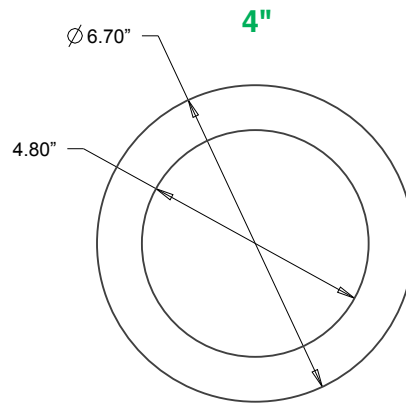

4", 6", 8" & 9" Goof Rings

- Material: Steel
- Thickness: 20 Gauge
- Paint: RAL9010
- Finish: Satin

**SUITABLE FOR DOWNLIGHT
FAMILY BELOW**

Slim Downlight CCT Selectable

RRC Series Commercial Downlights

DIMENSIONS

ORDERING:

| ORDER CODE | MODEL # | DESCRIPTION |
|------------|------------|--------------------------|
| 14099683 | RR-XRING4* | 4" EXTRA WIDE TRIM RING* |
| 14099684 | RR-XRING6 | 6" EXTRA WIDE TRIM RING |
| 14099685 | RR-XRING8 | 8" EXTRA WIDE TRIM RING |
| 14099686 | RR-XRING9 | 9" EXTRA WIDE TRIM RING |