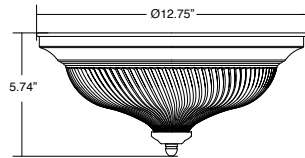

FLUSH MOUNT TRADITIONAL STYLE - LAMP INCLUDED

Nickel Finish

White Finish

PRODUCT DESCRIPTION:

LED Flush Mount Ceiling Fixtures provide exceptional performance in general lighting applications for residential, multi-unit residential, hotels, and commercial properties. The series is available in nickel and white finishes with a high-transmission glass lens to complement virtually any décor. This bulb in a box solution comes prepackaged with JA8 compliant LED bulbs for ease of installation and guarantee of high CRI, flicker free LED performance.

FEATURE:

- JA8 Lamp included - 2 x E12A19D927/JA8

DIMMING:

- 120V option available with 120V triac dimming (10%)

CONSTRUCTION:

- Die form steel housing
- Frosted glass lens
- Powder coat finish

LISTINGS:

- ETL listed for Damp Locations, Indoor
- ENERGY STAR certified
- Supports T24 Part 6 high efficacy lighting requirements.