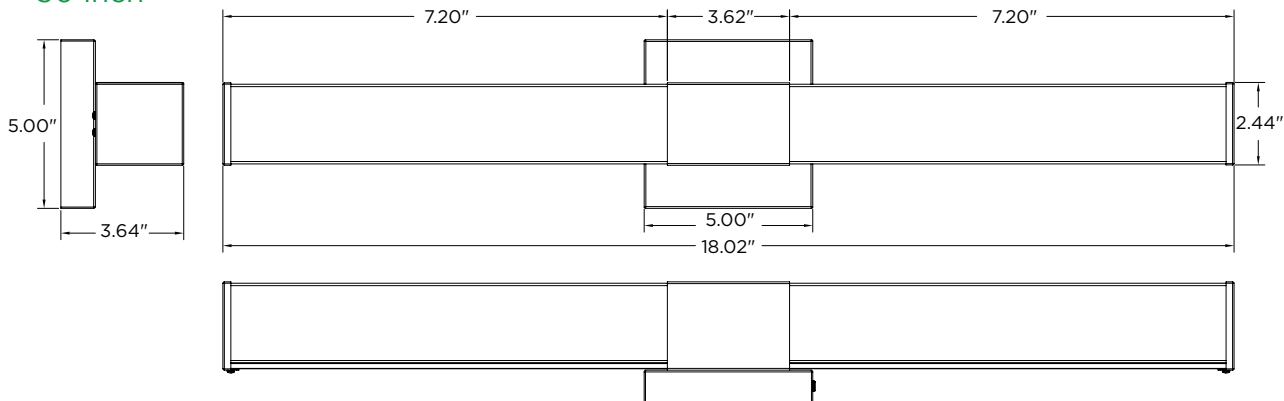

18"

30"

18"

30"

Product Description

The MaxLite 18" & 30" Vanity Bar combines modern design with energy-efficient LED technology to deliver bright, even illumination for bathrooms and vanity spaces. Its minimalist 18 & 30-inch profile complements contemporary décor and offers flexible installation –mount horizontally above a mirror or vertically alongside it.

Applications

- Residential
- Hotel/Motel
- Property Management

Ordering Structure

FAMILY	LENGTH	SUB-FAMILY	WATTAGE	CRI	FINISH COLOR	CCT
VB = Vanity Bar	18 = 18 inches	LA = LED Integrated	20 = 20 Watts	90= 90 CRI	BK = Black BN = Brushed Nickel	CS = Color Selectable 2700/3000/3500/4000/5000K
	30 = 30 inches		28 = 28 Watts			

Specifications

Specifications	VB18LA209BKCS/VB18LA209BNCS	VB30LA289BKCS/VB30LA289BNCS
Wattage	20W	28W
Size	18 inch	30 inch
Delivered Lumens	1,300 lm	1,900 lm
Efficacy	≥65	≥67
Input Voltage	120V	
Color Temperature	CCT Selectable - 2700K, 3000K, 3500K, 4000K or 5000K (5000K Default)	
Operating Temperature	-4°F - 104°F (-20°C to 40°C)	
Lumen Maintenance (L70) hrs	50,000 hrs	
Lens	Frosted PBT (Polybutylene Terephthalate - Anti-fading)	
Housing	Steel	
Finish	Black or Brushed Nickel	
Environment	Damp Location	
Warranty (Fixture)	5 Year warranty. Check maxlite.com/warranties for details.	

Dimensions

18 inch

30 inch

Compatible Dimmers

BRAND	SERIES	DIMMER MODELS
LUTRON	Maestro C-L	MACL-153M
	Skylark	CTCL-153PDH-WH
	Skylark C-L	SCL-153P
	Diva C-L	DVCL-153P
	Diva C-L	DVWCL-153PH-WH
	Toggler	TGCL-153PH-WH
LEVITON	Sureslide	Cat.NO.6674
	Sureslide	NO.6672
	Decora (SureSlide)	R12-06672-1LW
	IllumenaTech	R50-IPL06-10M