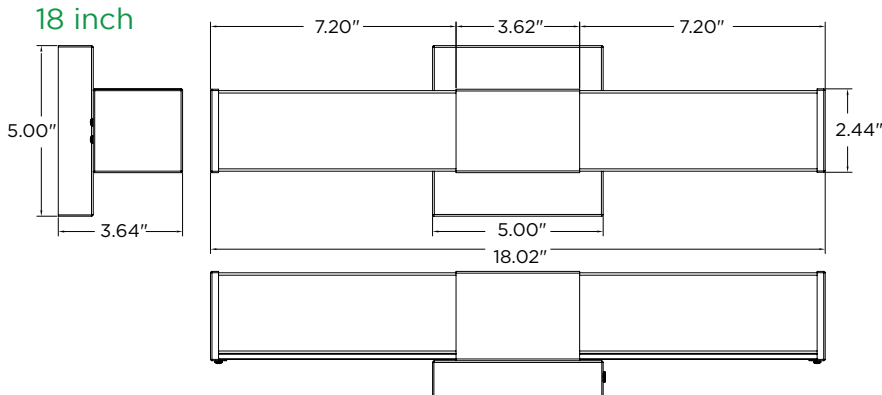

18"

30"

18"

30"

Product Description

The MaxLite 18" & 30" Vanity Bar combines modern design with energy-efficient LED technology to deliver bright, even illumination for bathrooms and vanity spaces. Its minimalist 18 & 30-inch profile complements contemporary décor and offers flexible installation –mount horizontally above a mirror or vertically alongside it.

Applications

- Residential
- Hotel/Motel
- Property Management

Ordering Structure

FAMILY	LENGTH	SUB-FAMILY	WATTAGE	CRI	FINISH COLOR	CCT
VB = Vanity Bar	18 = 18 inches	LA = LED Integrated	20 = 20 Watts	90= 90 CRI	BK = Black BN = Brushed Nickel	CS = Color Selectable 2700/3000/3500/4000/5000K
	30 = 30 inches		28 = 28 Watts			

Specifications

Specifications	VB18LA209BKCS/VB18LA209BNCS	VB30LA289BKCS/VB30LA289BNCS
Wattage	20W	28W
Size	18 inch	30 inch
Delivered Lumens	1,300 lm	1,900 lm
Efficacy	≥65	≥67
Input Voltage	120V	
Color Temperature	CCT Selectable - 2700K, 3000K, 3500K, 4000K or 5000K (5000K Default)	
Operating Temperature	-4°F - 104°F (-20°C to 40°C)	
Lumen Maintenance (L70) hrs	50,000 hrs	
Lens	Frosted PBT (Polybutylene Terephthalate - Anti-fading)	
Housing	Steel	
Finish	Black or Brushed Nickel	
Environment	Damp Location	
Warranty (Fixture)	5 Year warranty. Check maxlite.com/warranties for details.	

Dimensions

18 inch

30 inch

Compatible Dimmers

BRAND	SERIES	DIMMER MODELS
LUTRON	Maestro C-L	MACL-153M
	Skylark	CTCL-153PDH-WH
	Skylark C-L	SCL-153P
	Diva C-L	DVCL-153P
	Diva C-L	DVWCL-153PH-WH
	Toggler	TGCL-153PH-WH
LEVITON	Sureslide	Cat.NO.6674
	Sureslide	NO.6672
	Decora (SureSlide)	R12-06672-1LW
	IllumenaTech	R50-IPL06-10M