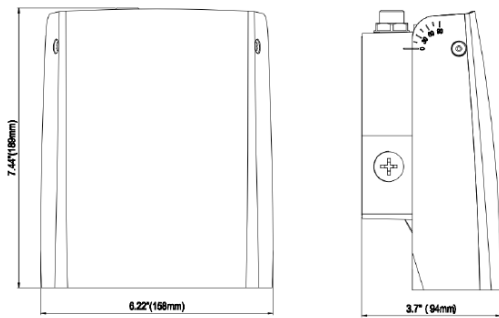

**WALLMAX™ THIN CUT OFF**  
**WP-AD SERIES**

**DIMENSIONS: 15W, 20W & 29W:**

**PRODUCT DESCRIPTION:**

WallMax Thin Cut Off Wall Packs are a full Cutoff wall fixture which includes a photocell with removable cap. Further enhancing the versatility, they are also CCT selectable between 3000K, 4000K and 5000K. These durable, energy-saving fixtures are perfect for lighting outdoor walkways, landscapes and parking areas.