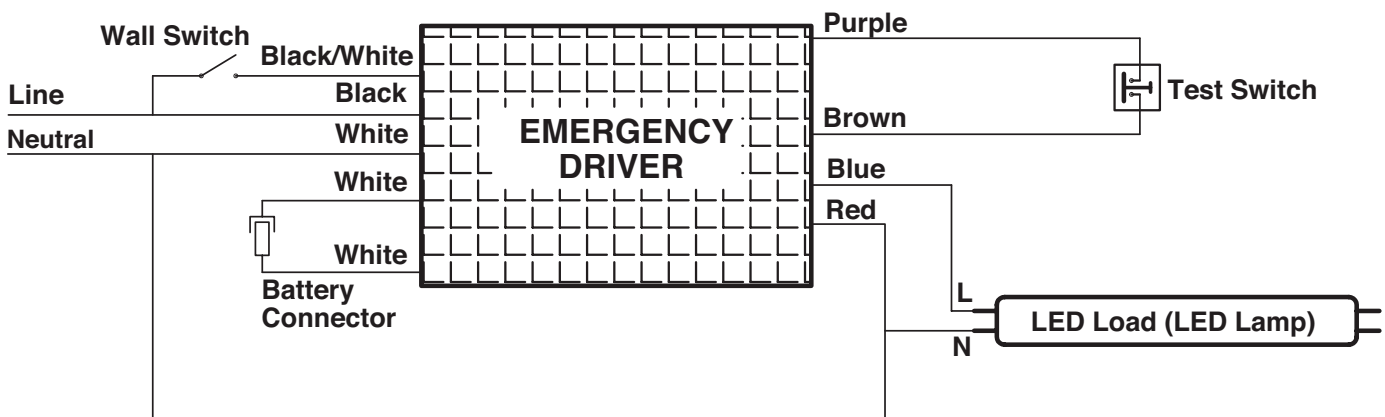

COMPATIBLE TUBES

ORDER CODE	MODEL
14099194	L10.5T8SE435-CG
14099195	L10.5T8SE440-CG
14099196	L10.5T8SE450-CG
1409558	L11.5T8DE435-CG4
1409559	L11.5T8DE440-CG4
1409560	L11.5T8DE450-CG4
14098989	L12.5T8SE435-CG
14098990	L12.5T8SE440-CG
14098992	L12.5T8SE440-CG10
14098991	L12.5T8SE450-CG
14098993	L12.5T8SE450-CG10
1409555	L12T8DE335-CG4
1409556	L12T8DE340-CG4
1409557	L12T8DE350-CG4
1409890	L13T5SE440-CG
1409615	L14.5T8SED440-CG
14098994	L16.5T8SE435-CG
14098995	L16.5T8SE440-CG
14098997	L16.5T8SE440-CG10
14098996	L16.5T8SE450-CG
14098998	L16.5T8SE450-CG10
14101757	L17T8DE440-CG
1408922	L18T8SE435-CG4
1409552	L9T8DE235-CG4
1409553	L9T8DE240-CG4
1409554	L9T8DE250-CG4

WIRING DIAGRAM

Emergency battery for TLED's

*BBU is for one lamp only.