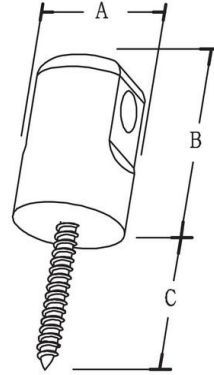

Morris CAT#: 21892-21894
Lag Type Service Insulator Wire Holder

Features:

- Indoor or Outdoor use in Overhead Service Entrance
- These small porcelain insulators can also be used with all fence wire including high tensile, poly rope and poly tape
- 600V or Less

DIMENSIONS = INCHES

<i>CAT. NO.</i>	<i>DUTY</i>	<i>SCREW SIZE</i>	<i>DIMENSIONS</i>			<i>BOX QTY</i>
			<i>A</i>	<i>B</i>	<i>C</i>	
21892	LIGHT	1/4" X 1-11/16"	1.37	1.98	1.62	100
21894	MEDIUM	3/8" X 2-1/4"	1.90	2.90	1.85	50