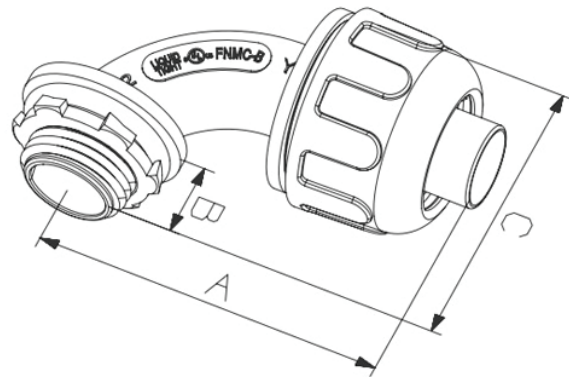

**MORRIS CAT#'s: 21823-21828**  
**Non-Metallic Liquid Tight Connectors - 90°**

**Features:**

1. For use with Non-Metallic Liquid Tight conduit
2. Type B Nylon construction - resists saltwater, gasoline, alcohol, oil and grease; weatherproof
3. UV rated for long outdoor life
4. cULus Listed
5. Order Qty of 1 = 1 Piece

DIMENSIONS = INCHES

CAT. NO.	TRADE SIZE	DIMENSIONS			INNER BOX	OUTER BOX
		A	B	C		
21823	1/2"	2.84	0.50	2.03	25	150
21824	3/4"	3.25	0.50	2.33	10	100
21825	1"	3.54	0.60	2.95	5	50
21826	1-1/4"	4.75	0.76	5.20	3	30
21827	1-1/2"	4.75	0.80	5.20	2	20
21828	2"	5.42	0.86	5.80	1	10