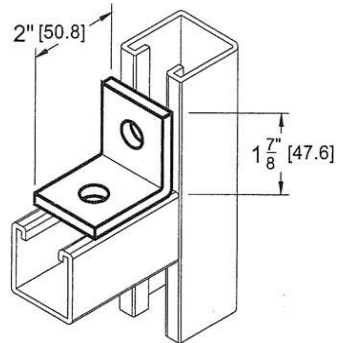

Morris CAT#: 17628 2 Hole Corner Angle

Features:

- 2 Hole Corner Angle have Zinc Electro-Plate Finish
- 1-5/8" wide x 1/4" thick
- Holes are 9/16" diameter
- 13/16" center to edge

CAT. NO.	BOX QTY
17628	50