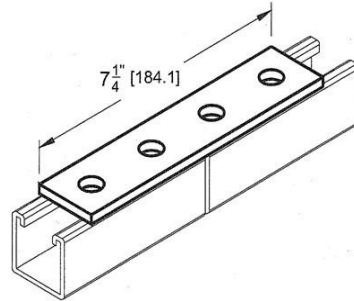

Morris CAT#: 17626
4 Hole Splice Plate

Features:

- 4 hole Splice Plates have Zinc Electro-Plate Finish
- 1-5/8" wide x 1/4" thick
- Holes are 9/16" diameter
- 13/16" center to edge

<i>CAT. NO.</i>	<i>BOX QTY</i>
17626	25