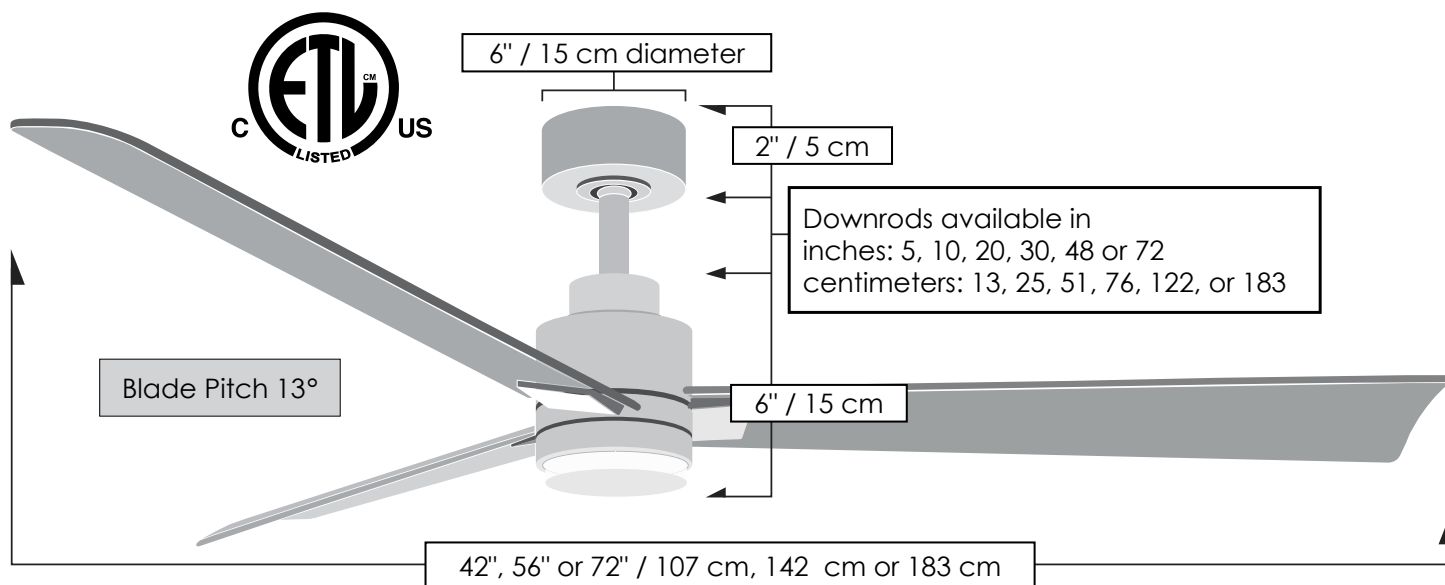

TECHNICAL SPECS

Fan Diameter	inches: 42, 56 or 72 centimeters: 107, 142 or 183
Blade Material	ABS
Overall Drop	8 inches / 20 cm + downrod length*
Fan Weight	17 lb*
Downrods Lengths <i>Field cuttable.</i> <i>Non-threaded</i>	inches: 5, 10, 20, 30, 48, 72 centimeters: 13, 25, 51, 76, 122, 183
Downrod Diameter	1 inch
Voltage	110 or 220
Motor Type	DC
Environment	Damp location for all finishes. Neither outdoor coastal, saltwater nor chlorine air compatible.
Ambience	Silent
Safety Certification	ETL / CETL
Warranty	Limited Lifetime

LIGHT KIT PHOTOMETRICS

Lamping (Replaceable)	Integrated LED
Remote Dimmable	Yes
Delivered Temperature in K	Variable
CRI	90
Watts	22
Hours	30,000

Delivered Lumens

2700K	3000K	4000K	5000K	6500K
1063	1088	1234	1221	1107

Light kit longevity if used 6 Hours/Day: 13.7 Years

STANDARD EQUIPMENT

One downrod of 10 inches / 25 cm

Slant ceiling canopy for up to 30°

ACCESSORIES

Black 6-speed RF remote control with reverse

White wireless Decora-style, 6-speed, wall control

60° cathedral ceiling canopy

* Unipack is not available for 72" blade options

Alessandra-LK

TECHNICAL SPECIFICATIONS

CEILING PITCH TABLE

0/12	0 degrees
1/12	4.76 degrees
2/12	9.46 degrees
3/12	14.04 degrees
4/12	18.43 degrees
5/12	22.62 degrees
6/12	26.57 degrees
7/12	30.26 degrees
8/12	33.69 degrees
9/12	36.87 degrees
10/12	39.81 degrees
11/12	42.51 degrees