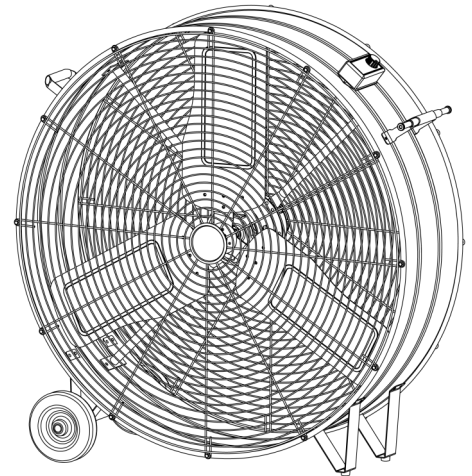

INSTRUCTION MANUAL AND OWNERS GUIDE

SPECIFICATIONS	
Volts	120V
Frequency	60Hz
Fan Speeds	2
Cord Length	9 ft.

DFC-24D-S / DFC-30D-S

DFC-24D / DFC-30D

DO NOT RETURN TO STORE

If you experience any difficulties installing or operating this product.
 Call us Toll Free at: 1-800-603-5464 (Select Option 2 from the Menu) / 7:00am to 3:30pm PST Mon-Fri
 Support at king-electric.com or email us at tech@king-electric.com