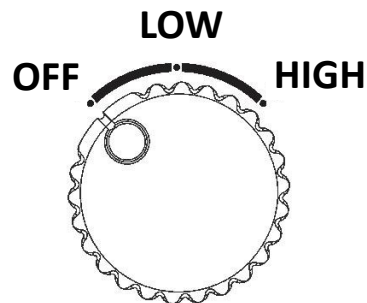

ASSEMBLY INSTRUCTIONS

No Assembly Required. This fan is completely assembled upon delivery.

OPERATION INSTRUCTIONS

1. Place the fan on a safe, flat surface where it can not fall or be pulled on by the cord.
2. Adjust to the desired fan speed by rotating the selector switch on the barrel to

3. For models DFC-24D-S / DFC-30D-S only: Tilt the fan head up or down for the desired direction of air flow.

CARE AND MAINTENANCE

Unplug the appliance before cleaning. Don't use any water for cleaning metal surfaces. Slightly moisten a cloth and then wipe off the surfaces of the fan. In order to remove dust from the grill, use a vacuum cleaner or remove the front grill by removing the securing screws on the edge of the grill. After cleaning, remount the grill. After doing this, fasten the screws on the edge of the grill.

1-YEAR LIMITED WARRANTY

The manufacturer warrants this product to be free from manufacturing defects in the material and workmanship under normal use for a period of one year after the date of purchase by the original purchaser. This warranty does not cover transit damages. This warranty does not apply to damages from accident, misuse, alteration of any kind to the fan or where the connected voltage is more than above the nameplate voltage. This warranty does not apply to the finish on any portion of the product. Servicing performed by unauthorized persons shall render the warranty invalid. The warranty is not responsible for damages of any kind, including accident and consequential damages. Some states do not allow the exclusion or limitation of the incidental or consequential damages, so the above exclusion or limitation may not apply to you. This warranty gives you specific legal rights, and you may also have other rights which vary from state to state.