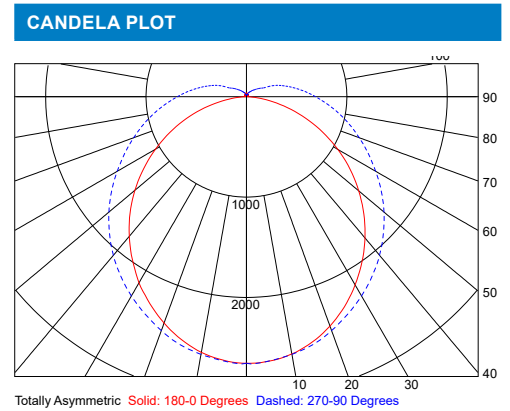

LUMINAIRE DATA	
Part Number	SS8-8L-U-40-FRL
Description	8ft Slim Strip, 8,800lm, with a frosted acrylic lens at 4000K
Fixture Lumens (lm)	8,775 lm
Wattage (W)	65 W
Efficacy (lm/W)	135 lm/W
Mounting	Surface

ZONAL LUMEN SUMMARY		
Zone	Lumens (lm)	% Fixture
0° - 40°	3,352	36%
0° - 60°	6,030	64%
0° - 90°	8,511	91%
90° - 180°	845	9%
0° - 180°	8,775	100%