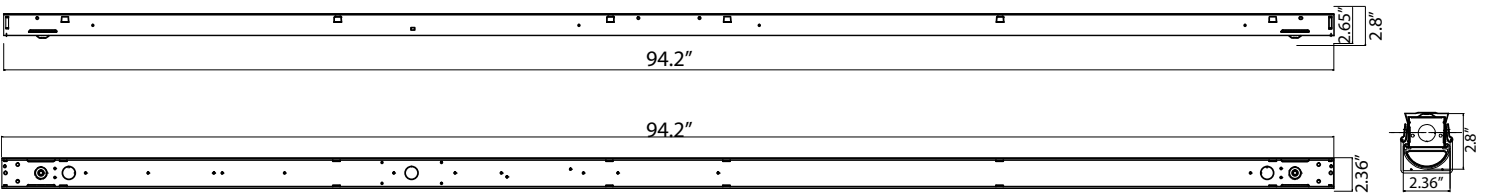

SS

SLIM STRIP

QUICK SHIP ITEMS:

SERIES	WATTS	DRIVER	CCT	LENS
SS4 Slim Strip 4ft	3L	U 120-277V	50	☒ FRL Frosted Acrylic Lens
	4L		40	
	6L		35	
SS8 Slim Strip 8ft	6L			
	8L			
	12L			

LED SYSTEMS INFORMATION¹	3500K		4000K		5000K		Watts²	DLC Listing	Replaces	
	Part Numbers	Lumens	Efficacy	Lumens	Efficacy	Lumens				Efficacy
SS4-3L-U-XX-FRL	3,341 lm	135 lm/W	3,375 lm	137 lm/W	3,378 lm	137 lm/W	25W	Standard	2T8	
SS4-4L-U-XX-FRL	4,415 lm	135 lm/W	4,438 lm	136 lm/W	4,505 lm	138 lm/W	33W	Standard	1T5HO	
SS4-6L-U-XX-FRL	5,843 lm	134 lm/W	5,818 lm	134 lm/W	5,874 lm	136 lm/W	43W	Standard	3T8	
SS8-6L-U-XX-FRL	6,186 lm	139 lm/W	6,237 lm	140 lm/W	6,290 lm	141 lm/W	45W	Standard	1T12HO	
SS8-8L-U-XX-FRL	8,444 lm	136 lm/W	8,505 lm	137 lm/W	8,578 lm	138 lm/W	62W	Standard	2T5HO	
SS8-12L-U-XX-FRL	12,085 lm	135 lm/W	12,185 lm	136 lm/W	12,289 lm	137 lm/W	90W	Standard	4T8	

¹LED Chips are frequently updated therefore values are nominal
²Electrical data at 25C (77F). Actual wattage may differ by +/-10%.

LINE DRAWINGS

SS4:

SS8:

MOUNTING OPTIONS