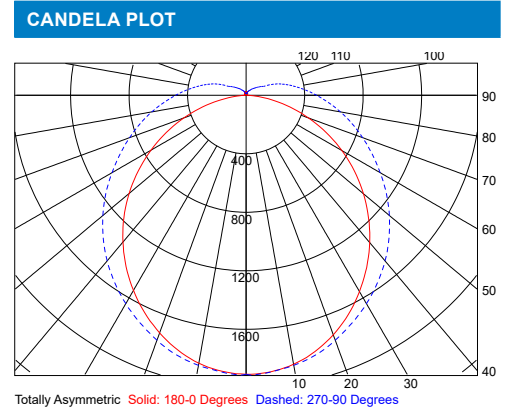

SS

SLIM STRIP

PHOTOMETRIC REPORTS

Photometric values based upon tests performed in compliance with LM-79. IES files can be downloaded at www.ilp-inc.com

LUMINAIRE DATA	
Part Number	SS8-6L-U-40-FRL
Description	8ft Slim Strip, 6,100lm, with a frosted acrylic lens at 4000K
Fixture Lumens (lm)	6,118 lm
Wattage (W)	46 W
Efficacy (lm/W)	133 lm/W
Mounting	Surface

ZONAL LUMEN SUMMARY		
Zone	Lumens (lm)	% Fixture
0° - 40°	2,408	22%
0° - 60°	4,326	65%
0° - 90°	6,086	91%
90° - 180°	583	9%
0° - 180°	6,118	100%