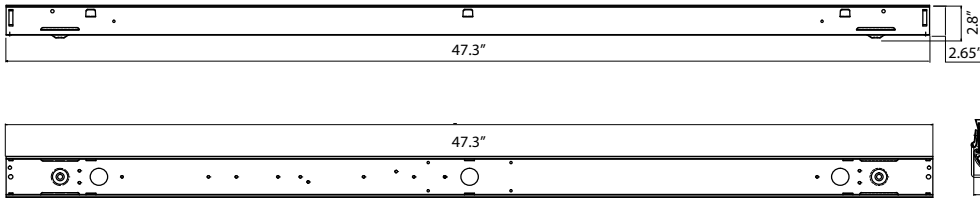

SS

SLIM STRIP

QUICK SHIP ITEMS:

SERIES	WATTS	DRIVER	CCT	LENS
SS4 Slim Strip 4ft	3L	U 120-277V	50	☒ FRL Frosted Acrylic Lens
	4L		40	
	6L		35	
SS8 Slim Strip 8ft	6L			
	8L			
	12L			

LED SYSTEMS INFORMATION¹	3500K		4000K		5000K		Watts²	DLC Listing	Replaces	
	Part Numbers	Lumens	Efficacy	Lumens	Efficacy	Lumens				Efficacy
SS4-3L-U-XX-FRL	3,341 lm	135 lm/W	3,375 lm	137 lm/W	3,378 lm	137 lm/W	25W	Standard	2T8	
SS4-4L-U-XX-FRL	4,415 lm	135 lm/W	4,438 lm	136 lm/W	4,505 lm	138 lm/W	33W	Standard	1T5HO	
SS4-6L-U-XX-FRL	5,843 lm	134 lm/W	5,818 lm	134 lm/W	5,874 lm	136 lm/W	43W	Standard	3T8	
SS8-6L-U-XX-FRL	6,186 lm	139 lm/W	6,237 lm	140 lm/W	6,290 lm	141 lm/W	45W	Standard	1T12HO	
SS8-8L-U-XX-FRL	8,444 lm	136 lm/W	8,505 lm	137 lm/W	8,578 lm	138 lm/W	62W	Standard	2T5HO	
SS8-12L-U-XX-FRL	12,085 lm	135 lm/W	12,185 lm	136 lm/W	12,289 lm	137 lm/W	90W	Standard	4T8	

¹LED Chips are frequently updated therefore values are nominal
²Electrical data at 25C (77F). Actual wattage may differ by +/-10%.

LINE DRAWINGS

SS4: