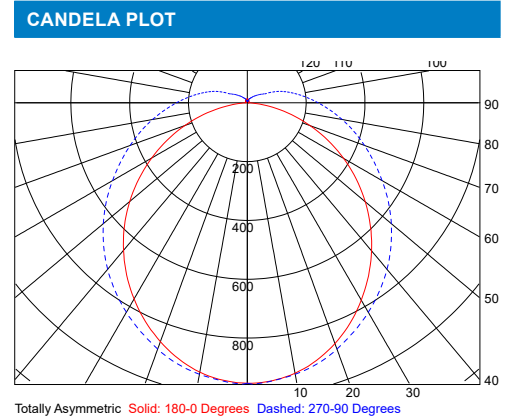

PHOTOMETRIC REPORTS

Photometric values based upon tests performed in compliance with LM-79. IES files can be downloaded at www.ilp-inc.com

LUMINAIRE DATA	
Part Number	SS4-3L-U-40-FRL
Description	4ft Slim Strip, 3,400lm, with a frosted acrylic lens at 4000K
Fixture Lumens (lm)	3,458 lm
Wattage (W)	26 W
Efficacy (lm/W)	133 lm/W
Mounting	Surface

ZONAL LUMEN SUMMARY		
Zone	Lumens (lm)	% Fixture
0° - 40°	1,204	36%
0° - 60°	2,163	65%
0° - 90°	3,043	91%
90° - 180°	311	9%
0° - 180°	3,458	100%

LUMINAIRE DATA	
Part Number	SS4-4L-U-40-FRL
Description	4ft Slim Strip, 4,600lm, with a frosted acrylic lens at 4000K
Fixture Lumens (lm)	4,655 lm
Wattage (W)	35 W
Efficacy (lm/W)	133 lm/W
Mounting	Surface