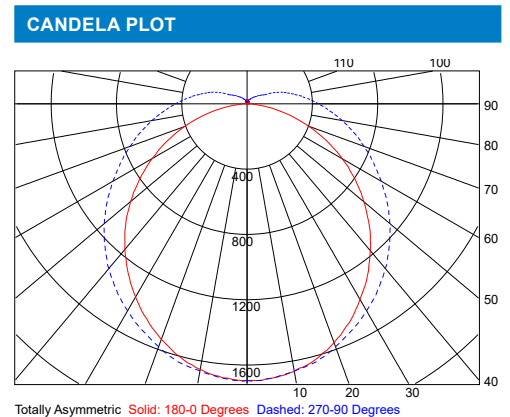

PHOTOMETRIC REPORTS

Photometric values based upon tests performed in compliance with LM-79. IES files can be downloaded at www.ilp-inc.com

LUMINAIRE DATA	
Part Number	SS4-3L-U-40-FRL
Description	4ft Slim Strip, 3,400lm, with a frosted acrylic lens at 4000K
Fixture Lumens (lm)	3,458 lm
Wattage (W)	26 W
Efficacy (lm/W)	133 lm/W
Mounting	Surface

ZONAL LUMEN SUMMARY		
Zone	Lumens (lm)	% Fixture
0° - 40°	1,204	36%
0° - 60°	2,163	65%
0° - 90°	3,043	91%
90° - 180°	311	9%
0° - 180°	3,458	100%

LUMINAIRE DATA	
Part Number	SS4-4L-U-40-FRL
Description	4ft Slim Strip, 4,600lm, with a frosted acrylic lens at 4000K
Fixture Lumens (lm)	4,655 lm
Wattage (W)	35 W
Efficacy (lm/W)	133 lm/W
Mounting	Surface

ZONAL LUMEN SUMMARY		
Zone	Lumens (lm)	% Fixture
0° - 40°	1,676	36%
0° - 60°	3,015	64%
0° - 90°	4,256	91%
90° - 180°	347	7%
0° - 180°	4,655	100%

LUMINAIRE DATA	
Part Number	SS4-6L-U-40-FRL
Description	4ft Slim Strip, 6,000lm, with a frosted acrylic lens at 4000K
Fixture Lumens (lm)	6,026 lm
Wattage (W)	46 W
Efficacy (lm/W)	131 lm/W
Mounting	Surface

ZONAL LUMEN SUMMARY		
Zone	Lumens (lm)	% Fixture
0° - 40°	2,144	36%
0° - 60°	3,856	65%
0° - 90°	5,441	91%
90° - 180°	536	9%
0° - 180°	6,026	100%

SS

SLIM STRIP

PHOTOMETRIC REPORTS

Photometric values based upon tests performed in compliance with LM-79. IES files can be downloaded at www.ilp-inc.com