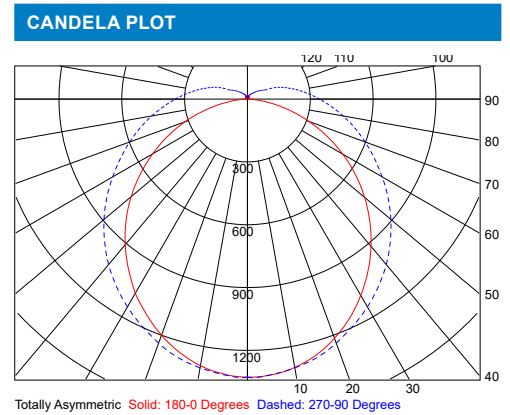

PHOTOMETRIC REPORTS

Photometric values based upon tests performed in compliance with LM-79. IES files can be downloaded at www.ilp-inc.com

LUMINAIRE DATA	
Part Number	SS4-3L-U-40-FRL
Description	4ft Slim Strip, 3,400lm, with a frosted acrylic lens at 4000K
Fixture Lumens (lm)	3,458 lm
Wattage (W)	26 W
Efficacy (lm/W)	133 lm/W
Mounting	Surface

ZONAL LUMEN SUMMARY		
Zone	Lumens (lm)	% Fixture
0° - 40°	1,204	36%
0° - 60°	2,163	65%
0° - 90°	3,043	91%
90° - 180°	311	9%
0° - 180°	3,458	100%

LUMINAIRE DATA	
Part Number	SS4-4L-U-40-FRL
Description	4ft Slim Strip, 4,600lm, with a frosted acrylic lens at 4000K
Fixture Lumens (lm)	4,655 lm
Wattage (W)	35 W
Efficacy (lm/W)	133 lm/W
Mounting	Surface

ZONAL LUMEN SUMMARY		
Zone	Lumens (lm)	% Fixture
0° - 40°	1,676	36%
0° - 60°	3,015	64%
0° - 90°	4,256	91%
90° - 180°	347	7%
0° - 180°	4,655	100%

LUMINAIRE DATA	
Part Number	SS4-6L-U-40-FRL
Description	4ft Slim Strip, 6,000lm, with a frosted acrylic lens at 4000K
Fixture Lumens (lm)	6,026 lm
Wattage (W)	46 W
Efficacy (lm/W)	131 lm/W
Mounting	Surface