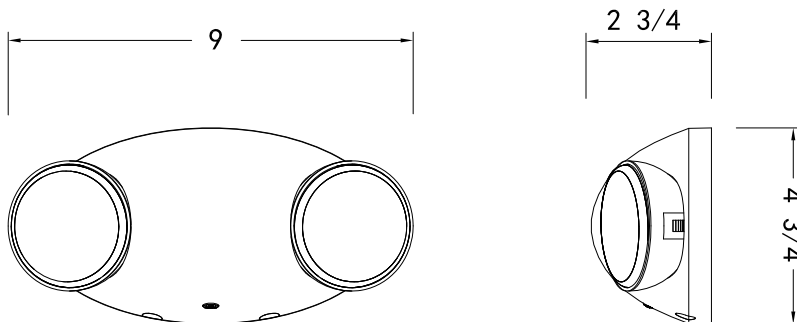

### FEATURES

- Dual-voltage input 120V/277V
- Optional (-SD) Self Diagnostic versions available
- Standard and High Output models feature a maintenance-free NiCad battery
- (-RC) Remote-Capable model features a maintenance-free NiMH battery
- Injection-molded, high-impact, UV-stabilized, UL94 V-0 thermoplastic construction in white
- Optional (-RC) Remote-Capable version supports up to two single or one double High-Output lighting heads
- Universal J-box pattern knock-out
- Universal mounting plate with quick-connect feature
- Fully adjustable glare-free lamp heads
- Two factory-installed LED lamp heads
  - Standard Output model includes two 0.6W heads
  - High Output model includes two 1.7W heads
- Temp rating: 60°-86°F (20°-30°C) damp-rated
- DOE and CEC Registered
- UL 924 Listed for damp location
- 5 year warranty on all electronics and housing
- Separate 5 year pro-rated warranty on the battery