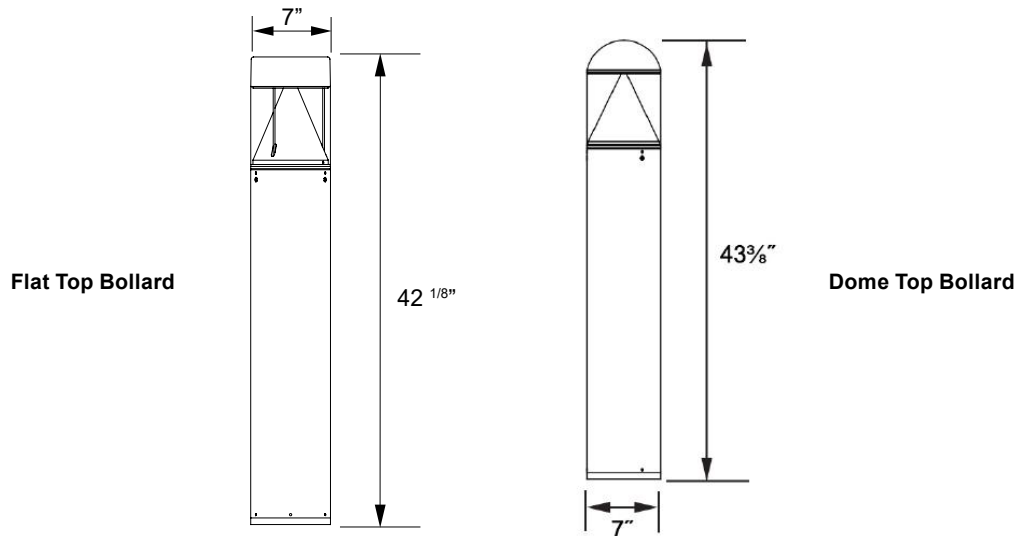

BOLLARDS - 15W LED

OUTDOOR LIGHTING

LINE DRAWINGS

MOUNTING OPTIONS AND ACCESSORIES

- **AB4** - Mounting kit, includes bracket & three (3) 4" anchor bolts
- **AB12** - Mounting kit, includes bracket & three (3) 12" anchor bolts
- **AB15** - Mounting kit, includes bracket & three (3) 15" anchor bolts
- **RPL** - Replacement Polycarbonate Lens