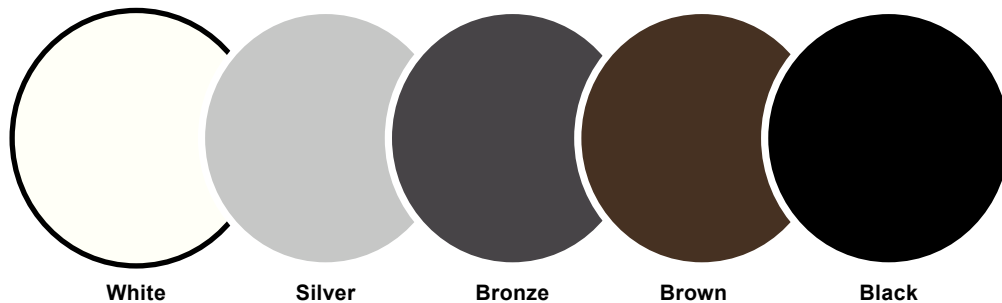

LED System data above based on BLFT-15WLED-UNIV-4000K & BLDT-15WLED-UNIV-4000K.
LED Lumen maintenance estimates based on TM-21 projections for the light source at 25°C ambient.

ORDERING GUIDE:

Series	Watts	Driver	Color	Options
BLFT Flat Top Bollard	15WLED	UNIV 120-277V Driver	4000K	RPL Replacement Polycarbonate Lens
BLDT Dome Top Bollard				AB4 Bracket & Three (3) 4" Anchor Bolts
BLDT Dome Top Bollard SS				AB12 Bracket & Three (3) 12" Anchor Bolts
				AB15 Bracket & Three (3) 15" Anchor Bolts
				90BS 90° Beam Spread
				180BS 180° Beam Spread
				270BS 270° Beam Spread

RPL

ABx (x = inches: 4, 12, 15)

FACTORY SELECT COLOR GUIDE

COLOR NAME AND DESCRIPTION	SHEEN	PRODUCT	VENDOR	PRICING
WHT - ILP White	SEMI GLOSS	POLANE T	SHERWIN-WILLIAMS	Contact Factory for Pricing
SLV - ILP Silver - Ultrasonic Chrome	GLOSS	POLANE T	SHERWIN-WILLIAMS	Contact Factory for Pricing
BRZ - ILP Bronze - std. & in stock	SEMI GLOSS	POLANE T	SHERWIN-WILLIAMS	Standard
BRN - ILP Brown	SEMI GLOSS	POLANE T	SHERWIN-WILLIAMS	Contact Factory for Pricing
BLK - ILP Black	SEMI GLOSS	POLANE T	SHERWIN-WILLIAMS	Contact Factory for Pricing
Stainless Steel	N/A	N/A	N/A	Standard (BLDT)