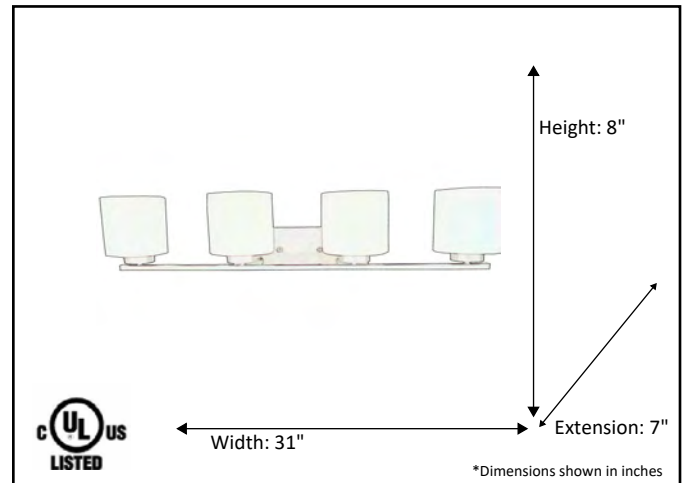

Model #	VS394-4WH-NK
SKU	19761
Fixture Series	Vanity
Description	4 Light Vanity
Metal Finish	Brushed Nickel
Glass Finish	White
Replacement Glass	G-VS394-WH
Dimensions- HxW(xE) <small>(Dimensions shown in inches)</small>	8" x 31" x 7"
Lamp Info	4X60W (M)

Finish/Glass Shown: Brushed Nickel / White

*Lamps not included

ELECTRICAL REQUIREMENTS: Fixture requires a grounded electrical supply line of 120 volts AC.

INSTALLATION REQUIREMENTS: Fixture attaches to electrical junction box securely anchored in wall or ceiling.
All mounting hardware included.