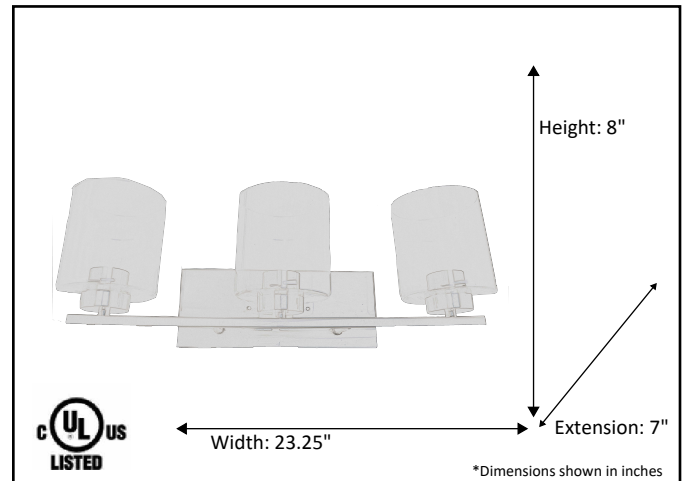

| | |
|--|------------------|
| Model # | VS394-3WH-NK |
| SKU | 19755 |
| Fixture Series | Vanity |
| Description | 3 Light Vanity |
| Metal Finish | Brushed Nickel |
| Glass Finish | White |
| Replacement Glass | G-VS394-WH |
| Dimensions- HxW(xE) <small>(Dimensions shown in inches)</small> | 8" x 23.25" x 7" |
| Lamp Info | 3X60W (M) |

Finish/Glass Shown: Brushed Nickel / White

*Lamps not included

ELECTRICAL REQUIREMENTS: Fixture requires a grounded electrical supply line of 120 volts AC.

INSTALLATION REQUIREMENTS: Fixture attaches to electrical junction box securely anchored in wall or ceiling.
All mounting hardware included.