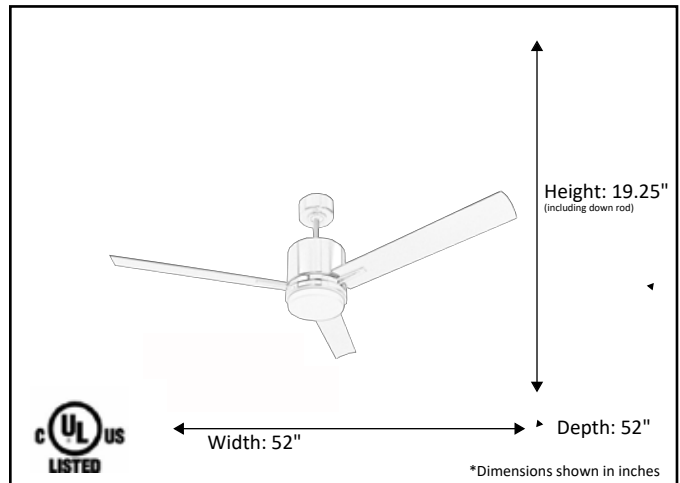

Model #	SUN352 WH3WH (WC-6-WH)
SKU	80205
Metal Finish	White
Blade Finish	White
Glass Finish	Frosted
Blade Span	52"
Motor Specs	153mm X 12mm
Wire Length (Shown in inches)	80"
Down Rod Included (Shown in inches)	4"
Blade Pitch	12 Degrees
Speed	3
Forward/Reverse	Yes
Airflow Average	4758
Power Use (Watts)	59.4
Airflow Efficiency (CFM/Watt)	80
Light Kit Included	Yes
Lamp Info	Integrated LED
Location Use	Indoor Only
Wall Control	WC-6-WH

WC-6-WH Wall Control Included

- Fan/Light Control Switch
- Simple Slide Fan Switch
- Simple On/Off for Light Switch
- Three Speed Fan Control
- Easy 2 Wire Connection
(Requires 2 Hot Leads)
- Available in White (WH) Only