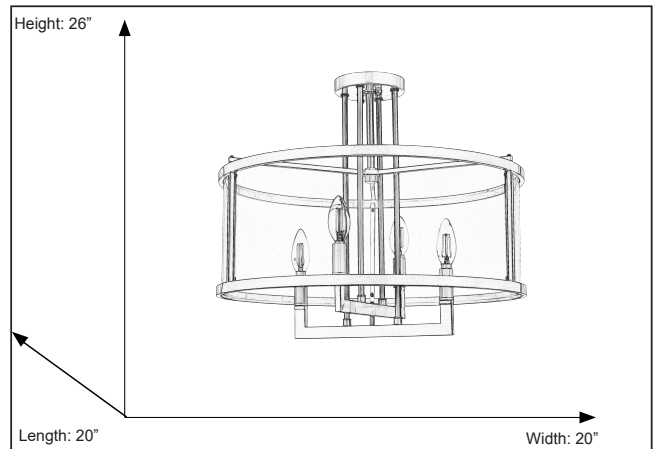

## 7-70496

Ravenna 4-Light Clear Acrylic Semi Flush Mount

### Description

The Vivio Lighting 4-Light Semi-Flush Mount is a beautiful contemporary light to greet in the entryway of a house.

### Features

Item Number	7-70496
Finish	Matte Black
Dimensions	26" Height x 20" Width
Lamp Info	4 x 60W
Bulb Base	E12 (Candelabra)
ETL Listed	Dry Rated
Location	Indoor