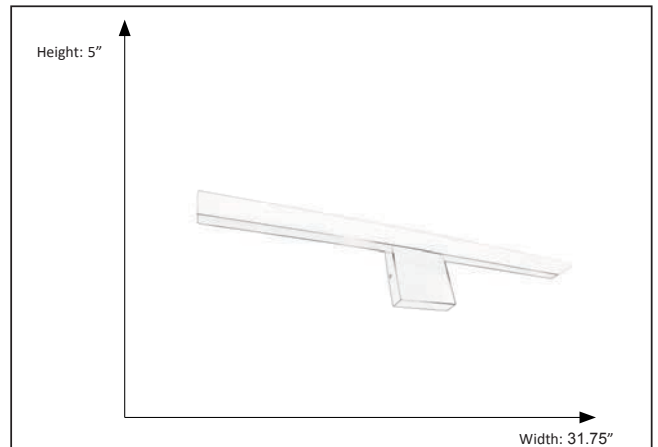

7-70484

32" LED Strip Vanity

Description

The 32" vanity is a very modern piece with integrated LED .

Features

Item Number	7-70484
Finish	Brushed Nickel
Dimensions (HxWxE)	5" x 32.75" x 4"
Lamp Info	3000K Integrated LED
Description	25W Bar Vanity LED

Electrical

Fixture requires a grounded electrical supply line to 120 volts AC.

Installation

Fixture attaches to electrical junction box securely anchored in wall or ceiling.
All mounting hardware included.