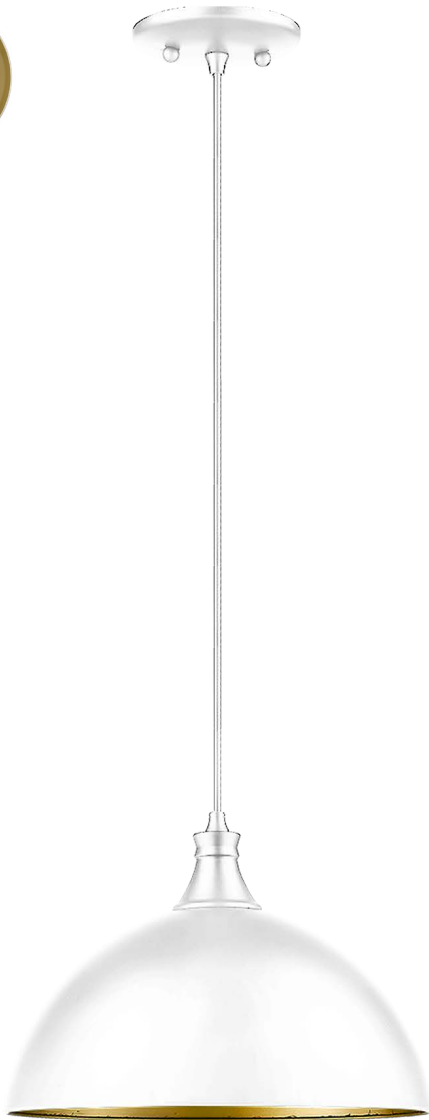

MIA

1-Light 12" Metal Shade Corded Pendant

Bottom View

Description

Create a striking focal point with our contemporary ceiling pendant light. This stunning pendant features a white finish on the outside and a matte gold finish on the inside for a lovely warm glow. It looks great lit or unlit. The MIA is ideal in kitchens, islands, dining rooms, hallways or living rooms. They look great on their own and also in sets of 2s or 3s. The MIA is conveniently sized for interior design purposes, and works well with both traditional and modern schemes.

Features

Item Number	7-70478
Finish	White/Matte Gold
Dimensions	8.5"H x 12"W x 12"D
Family	Mia
Lamping Info	1 x E27
Bulb Base	Medium
Location	Indoor

Electrical

Fixture requires a grounded electrical supply line to 120 volts AC.