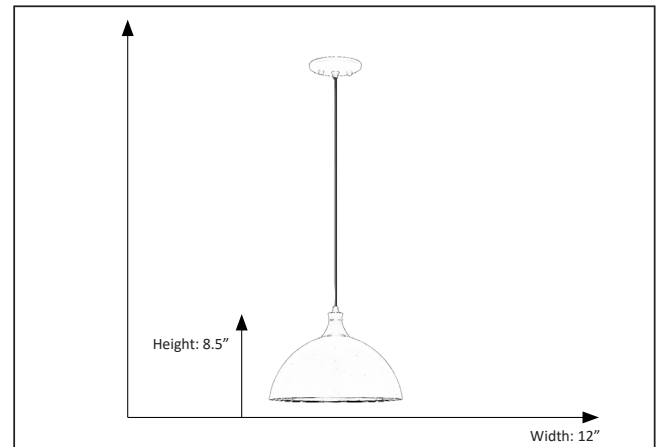

MIA

1-Light 12" Metal Shade Corded Pendant

Bottom View

Description

Create a striking focal point with our contemporary ceiling pendant light. This stunning pendant features a white finish on the outside and a matte gold finish on the inside for a lovely warm glow. It looks great lit or unlit. The MIA is ideal in kitchens, islands, dining rooms, hallways or living rooms. They look great on their own and also in sets of 2s or 3s. The MIA is conveniently sized for interior design purposes, and works well with both traditional and modern schemes.

Features

Item Number	7-70478
Finish	White/Matte Gold
Dimensions	8.5"H x 12"W x 12"D
Family	Mia
Lamping Info	1 x E27
Bulb Base	Medium
Location	Indoor

Electrical

Fixture requires a grounded electrical supply line to 120 volts AC.