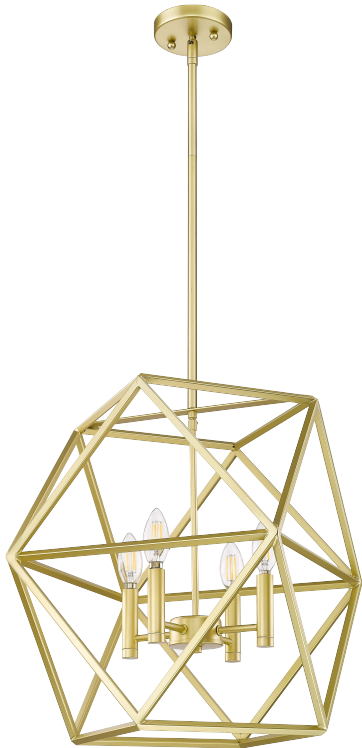

Solano

4-Light 20" Geometric Pendant

Bottom View

Description

This Solano 4-light 20" Geometric Pendant Light features a stylish polished champagne gold. This luxurious design ceiling light fixture is a perfect fit for a dining room, living room, and a bedroom.

Features

Item Number	7-70364
Finish	Champagne gold
Dimensions (HxW)	17.25" x 20"
Lamp Info	4 x 60W (E12)
Lamps Included	No

Electrical

Fixture requires a grounded electrical supply line to 120 volts AC.

Installation

Fixture attaches to electrical junction box securely anchored in wall or ceiling. All mounting hardware included.