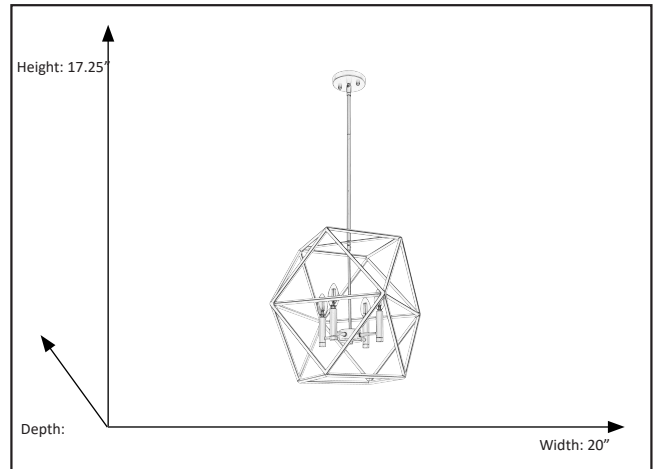

Solano

4-Light 20" Geometric Pendant

Bottom View

Description

This Solano 4-light 20" Geometric Pendant Light features a stylish polished champagne gold. This luxurious design ceiling light fixture is a perfect fit for a dining room, living room, and a bedroom.

Features

Item Number	7-70364
Finish	Champagne gold
Dimensions (HxW)	17.25" x 20"
Lamp Info	4 x 60W (E12)
Lamps Included	No

Electrical

Fixture requires a grounded electrical supply line to 120 volts AC.

Installation