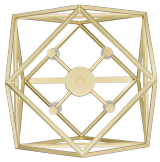

Solano

4-Light 20" Geometric Pendant

Bottom View

Description

This Solano 4-light 20" Geometric Pendant Light features a stylish polished champagne gold. This luxurious design ceiling light fixture is a perfect fit for a dining room, living room, and a bedroom.

Features

Item Number	7-70364
Finish	Champagne gold
Dimensions (HxW)	17.25" x 20"
Lamp Info	4 x 60W (E12)
Lamps Included	No

Electrical

Fixture requires a grounded electrical supply line to 120 volts AC.

Installation