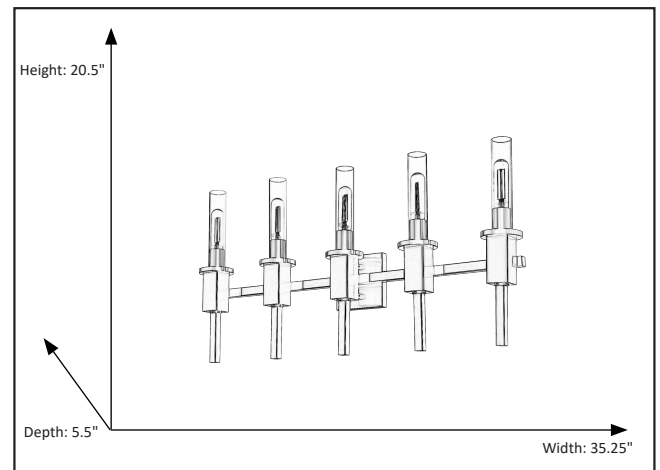

Roma

5-Light Clear Tube Glass Vanity

Description

The Roma Collection 5-Light Clear Tube Glass Vanity will bring posh sophistication to your decor with encased in clear glass cylinders and champagne gold finish.

Features

Item Number	7-70343
Finish	Champagne Gold
Dimensions (HxWxD)	16.5" x 35.25" x 5.5"
Lamp Info	5 x 60W (E26)
Lamps Included	No

Electrical

Fixture requires a grounded electrical supply line to 120 volts AC.