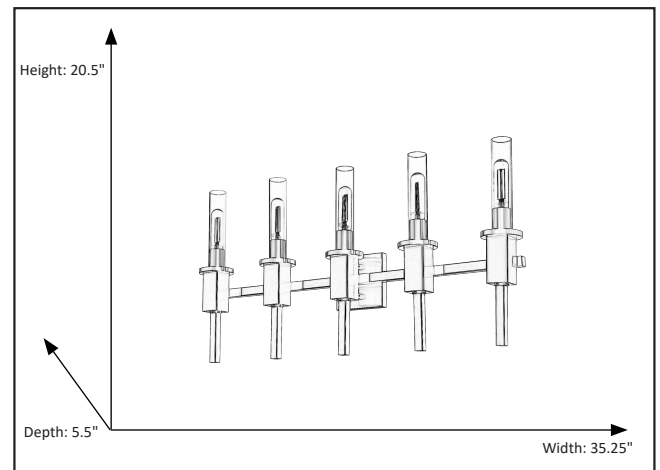

Roma

5-Light Clear Tube Glass Vanity

Description

The Roma Collection 5-Light Clear Tube Glass Vanity will bring posh sophistication to your decor with encased in clear glass cylinders and nickel finish.

Features

Item Number	7-70334
Finish	Nickel
Dimensions (HxWxD)	20.5" x 35.25" x 5.5"
Lamp Info	5 x 60W (E26)
Lamps Included	No

Electrical

Fixture requires a grounded electrical supply line to 120 volts AC.

Installation