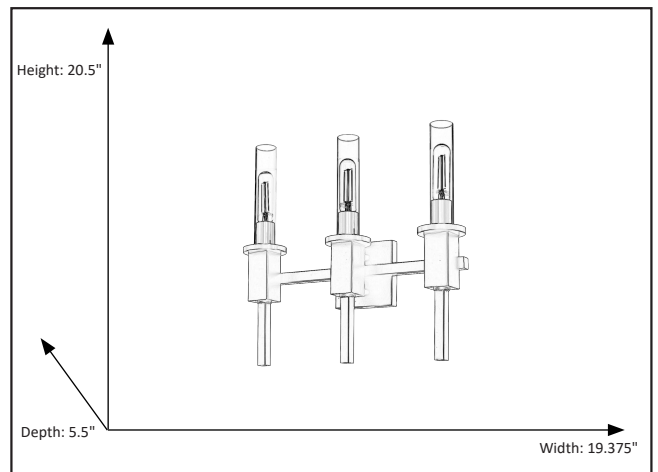

Roma

3-Light Clear Tube Glass Vanity

Description

The Edward Collection 3-Light Clear Tube Glass Vanity will bring posh sophistication to your decor with encased in clear glass cylinders and sleek matte black finish.

Features

Item Number	7-70322
Finish	Matte Black
Dimensions (HxWxD)	20.5" x 19.375" x 5.5"
Lamp Info	3 x 60W (E26)
Lamps Included	No

Electrical

Fixture requires a grounded electrical supply line to 120 volts AC.

Installation

Fixture attaches to electrical junction box securely anchored in wall or ceiling. All mounting hardware included.