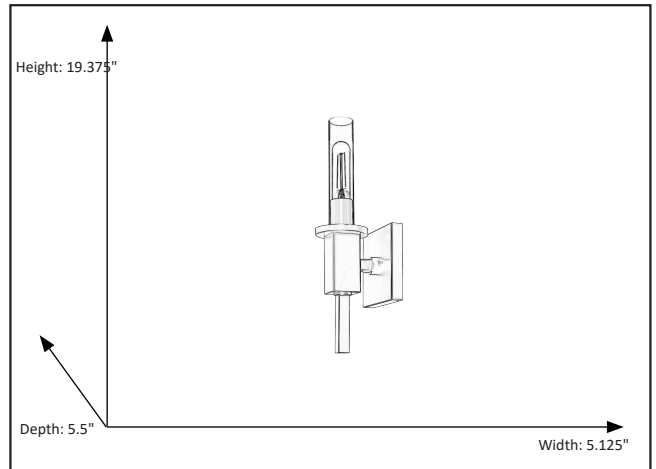

### 1-Light Clear Tube Glass Sconce

#### **Features**

Item Number	7-70319
Finish	Matte Black
Dimensions (HxWxD)	19.375" x 5.125" x 5.5"
Lamp Info	1 x 60W (E26)
Lamps Included	No