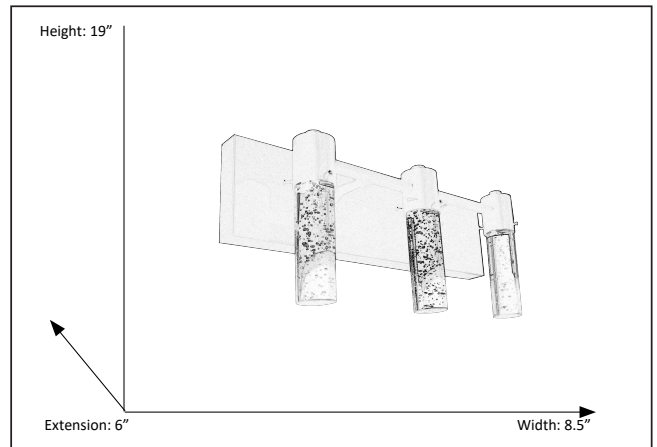

Sofi

LED Rectangle Vanity Light

Description

This Sofi LED Vanity Light features a matte black finish which is ideal for any contemporary setting. This Vanity Light is a perfect LED choice for your bath area.

Features

Item Number	7-70265
Finish	Matte Black
Dimensions	19"H x 8.5"W x 6"E
Lamp Info	LED
Max Wattage	15 W
ETL Listed	Damp Location
Location	Indoor

Electrical

Fixture requires a grounded electrical supply line to 120 volts AC.

Installation

Fixture attaches to electrical junction box securely anchored in wall. All mounting hardware included.