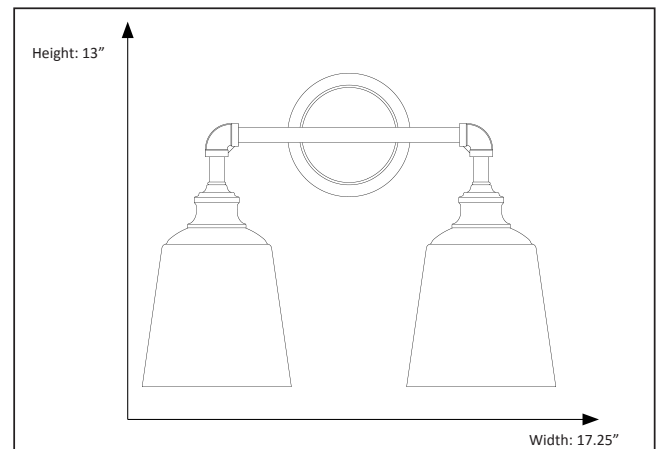

7-70199

2-Light Milla Vanity

Description

This Milla Vanity features a brushed nickel finish and clear glass shades which are ideal for any contemporary setting. This 2-light vanity can be mounted up or down and looks great right above the bathroom mirror or featured on the wall.

Features

Item Number	7-70199
Finish	Brushed Nickel
Dimensions	13"H x 17.25"W
Lamp Info	2 x 60W
Bulb Base	E26 (M)
ETL Listed	Damp Location
Location	Indoor

Electrical

Fixture requires a grounded electrical supply line to 120 volts AC.