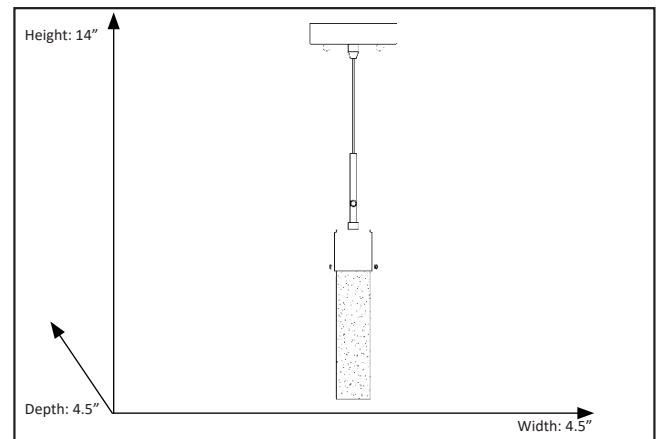

Pixi-1 Illuminated Glass Cube Pendant

Description

The Pixi illuminated glass cube pendant, with its matte black finish and seeded glass, is a stylish light that can be used by itself as an accent piece, or grouped together to light a kitchen island, bar, or pool table.

Features

Item Number	7-70031
Finish	Matte Black
Dimensions (HxWxD)	132" x 4.5" x 4.5"
Lamp Info	1 x 8W LED
Lamps Included	Yes
Item Weight	19.84 Lb
Shipped Weight	25.24 Lb

Electrical

Fixture requires a grounded electrical supply line to 120 volts AC.

Installation

Fixture attaches to electrical junction box securely anchored in wall or ceiling. All mounting hardware included.