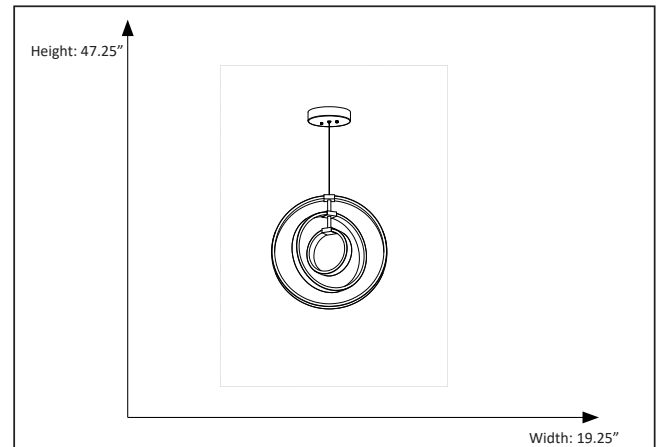

7-70190

NOVA LED Gyrosphere Pendant

Description

The NOVA LED Gyrosphere Pendant features a lit ring that will orbit your room. No matter the style you're going for Nova will be the perfect addition.

Features

Item Number	7-70190
Finish	Chrome
Dimensions	47.25"H x 19.25"W
Lamp Info	LED
Bulb Base	Integrated LED
ETL Listed	Dry Location
Location	Indoor

Electrical

Fixture requires a grounded electrical supply line to 120 volts AC.