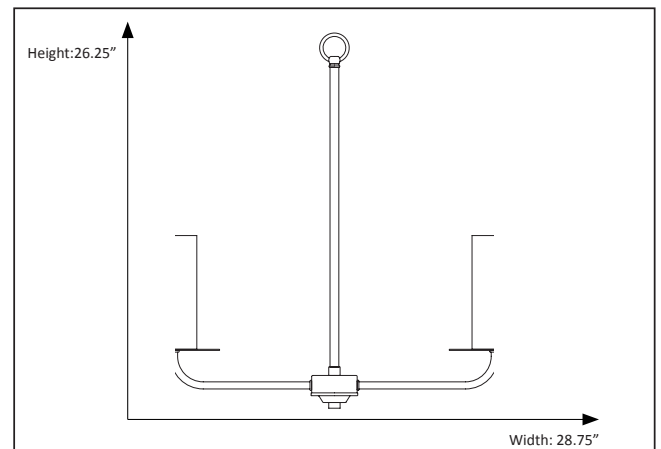

#### Features

Item Number	7-70154
Finish	Matte Black/Brushed Nickel
Dimensions	26.25"H x 28.75"W
Lamp Info	5 x 60W (C)
Bulb Base	E12 Candle
ETL Listed	Dry Location
Location	Indoor