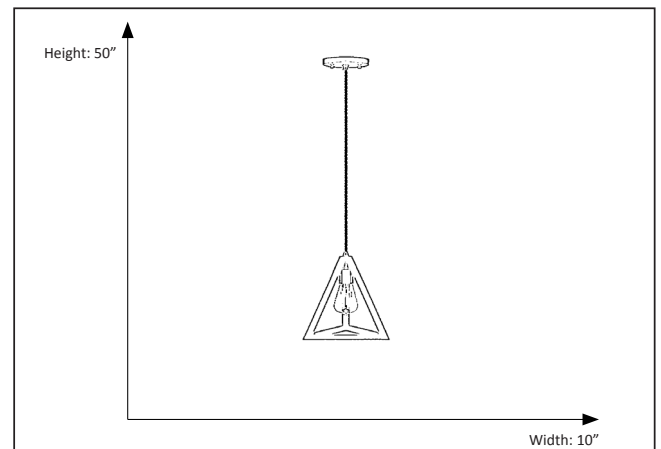

7-70130

Ella 1-Light Matte Black Pendant

Description

The Ella pendant features a matte black finish which gives a warm feel to your home. Whether it is transitional or contemporary, this light can easily match many home interiors.

Features

Item Number	7-70130
Finish	Matte Black
Dimensions	50"H x 10"W
Lamp Info	1 x E26 (M)
Bulb Base	E26 (M)
ETL Listed	Dry Location
Location	Indoor

Electrical

Fixture requires a grounded electrical supply line to 120 volts AC.