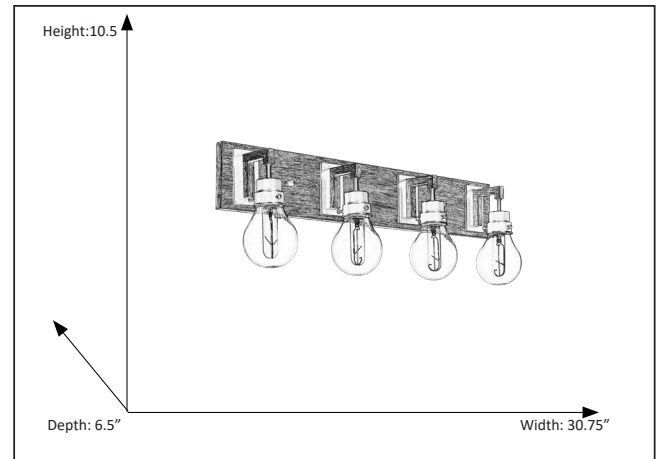

### Features

Item Number	7-70118
Finish	Matte Black/ Wood Accents
Dimensions (HxWxD)	10.25" x 30.75" x 6.5"
Lamp Info	4 x 40W Tube
Lamps Included	Yes
Lamp Type	Medium (Tube)