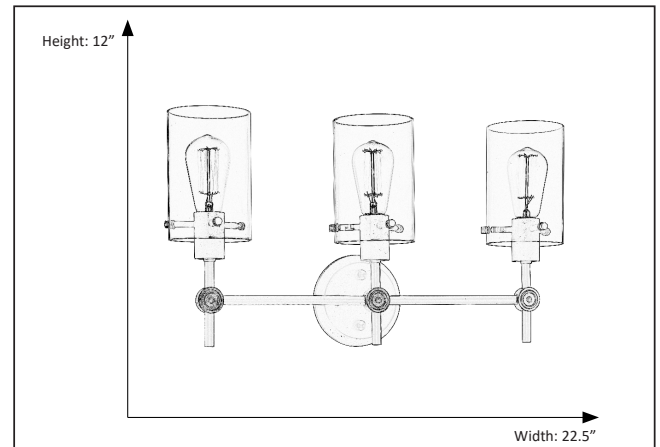

KIRA

3-Light Matte Black Vanity Fixture

Description

This beautiful mid-century modern vanity light features clear cylinder glass shades and a matte black metal frame with gold accents. This vanity can be used for bathroom vanity lighting and offers reliable illumination with an industrial design. This model uses (3) 60 Watt medium base bulbs. For even brighter lighting, try using one of our LED replacement bulbs. The clean lines of the frame add interest while the clear glass shades give a unique look to the light, enhancing many spaces. The Kira is conveniently sized for interior design purposes and works well with both traditional and modern schemes.

Features

Item Number	7-70064
Finish	Matte Black / Gold Accents
Dimensions	12"H x 22.5"W x 22.5"D
Family	Kira
Lamping Info	3 x E27
Bulb Base	Medium
Location	Indoor

Electrical

Fixture requires a grounded electrical supply line to 120 volts AC.

Installation

Fixture attaches to electrical junction box securely anchored in wall or ceiling. All mounting hardware included.