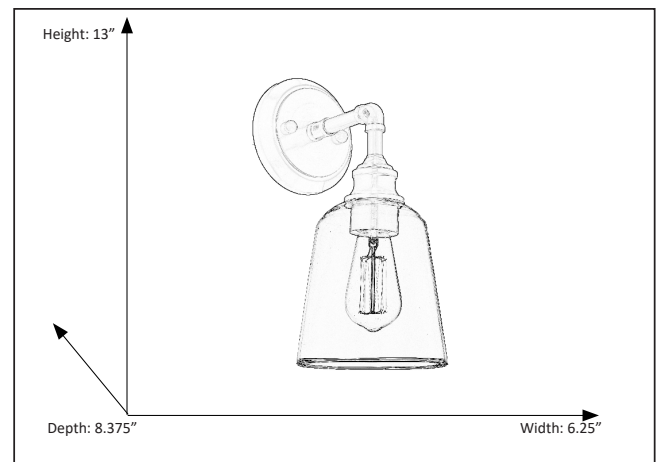

#### Description

The Milla sconce/vanity light features clear glass shade and a matte black metal frame. This sconce can be used for bathroom vanity lighting and offers reliable illumination with an industrial design. This model uses (1) 60 watt medium base bulb. For even brighter lighting, try using one of our LED replacement bulbs. The clean lines of the frame add interest while the clear glass shade give a unique look to the light, enhancing many spaces. The Milla is conveniently sized for interior design purposes and works well with both traditional and modern schemes.

#### Features

Item Number	7-70046
Family	Milla
Finish	Matte Black
Dimensions (HxWxD)	13"H x 6.25"W x 8.375"D
Lamp Info	1 xE27
Lamp Base	Medium
Location Rating	Damp Rated