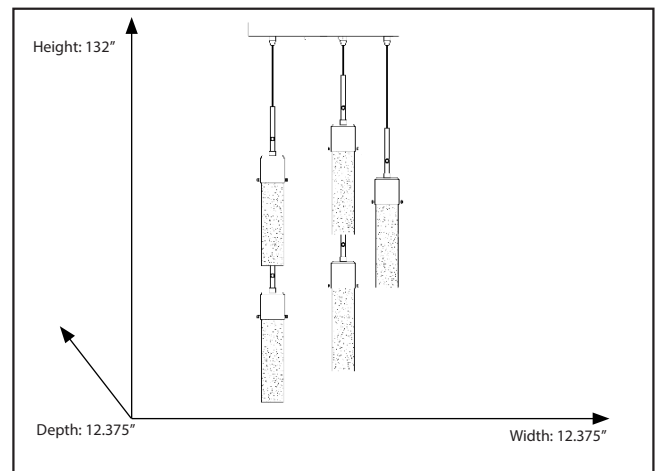

Pixi-5

5- Light Illuminated Glass Cube Pendant

Description

The Pixi-5 illuminated glass cube pendant features five of our Pixi hanging lights attached to a single base. With its matte black finish and seeded glass, it's a beautiful chandelier perfect for a dining room or bedroom.

Features

Item Number	7-70034
Finish	Matte Black
Dimensions (HxWxD)	132" x 12.375" x 12.375"
Lamp Info	5 x 35W LED
Lamps Included	Yes
Item Weight	15.85 Lb
Shipped Weight	17.64 Lb

Electrical

Fixture requires a grounded electrical supply line to 120 volts AC.