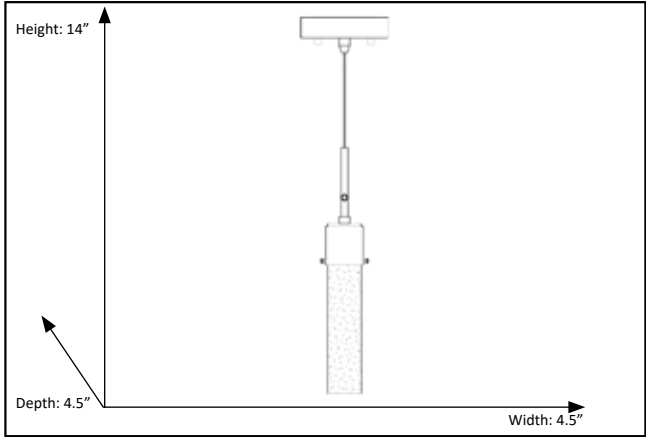

**Pixi-1**  
Illuminated Glass Cube Pendant

**Description**

The Pixi illuminated glass cube pendant, with its matte black finish and seeded glass, is a stylish light that can be used by itself as an accent piece, or grouped together to light a kitchen island, bar, or pool table.

**Features**

|                    |                    |
|--------------------|--------------------|
| Item Number        | 7-70031            |
| Finish             | Matte Black        |
| Dimensions (HxWxD) | 132" x 4.5" x 4.5" |
| Lamp Info          | 1 x 8W LED         |
| Lamps Included     | Yes                |
| Item Weight        | 19.84 Lb           |
| Shipped Weight     | 25.24 Lb           |